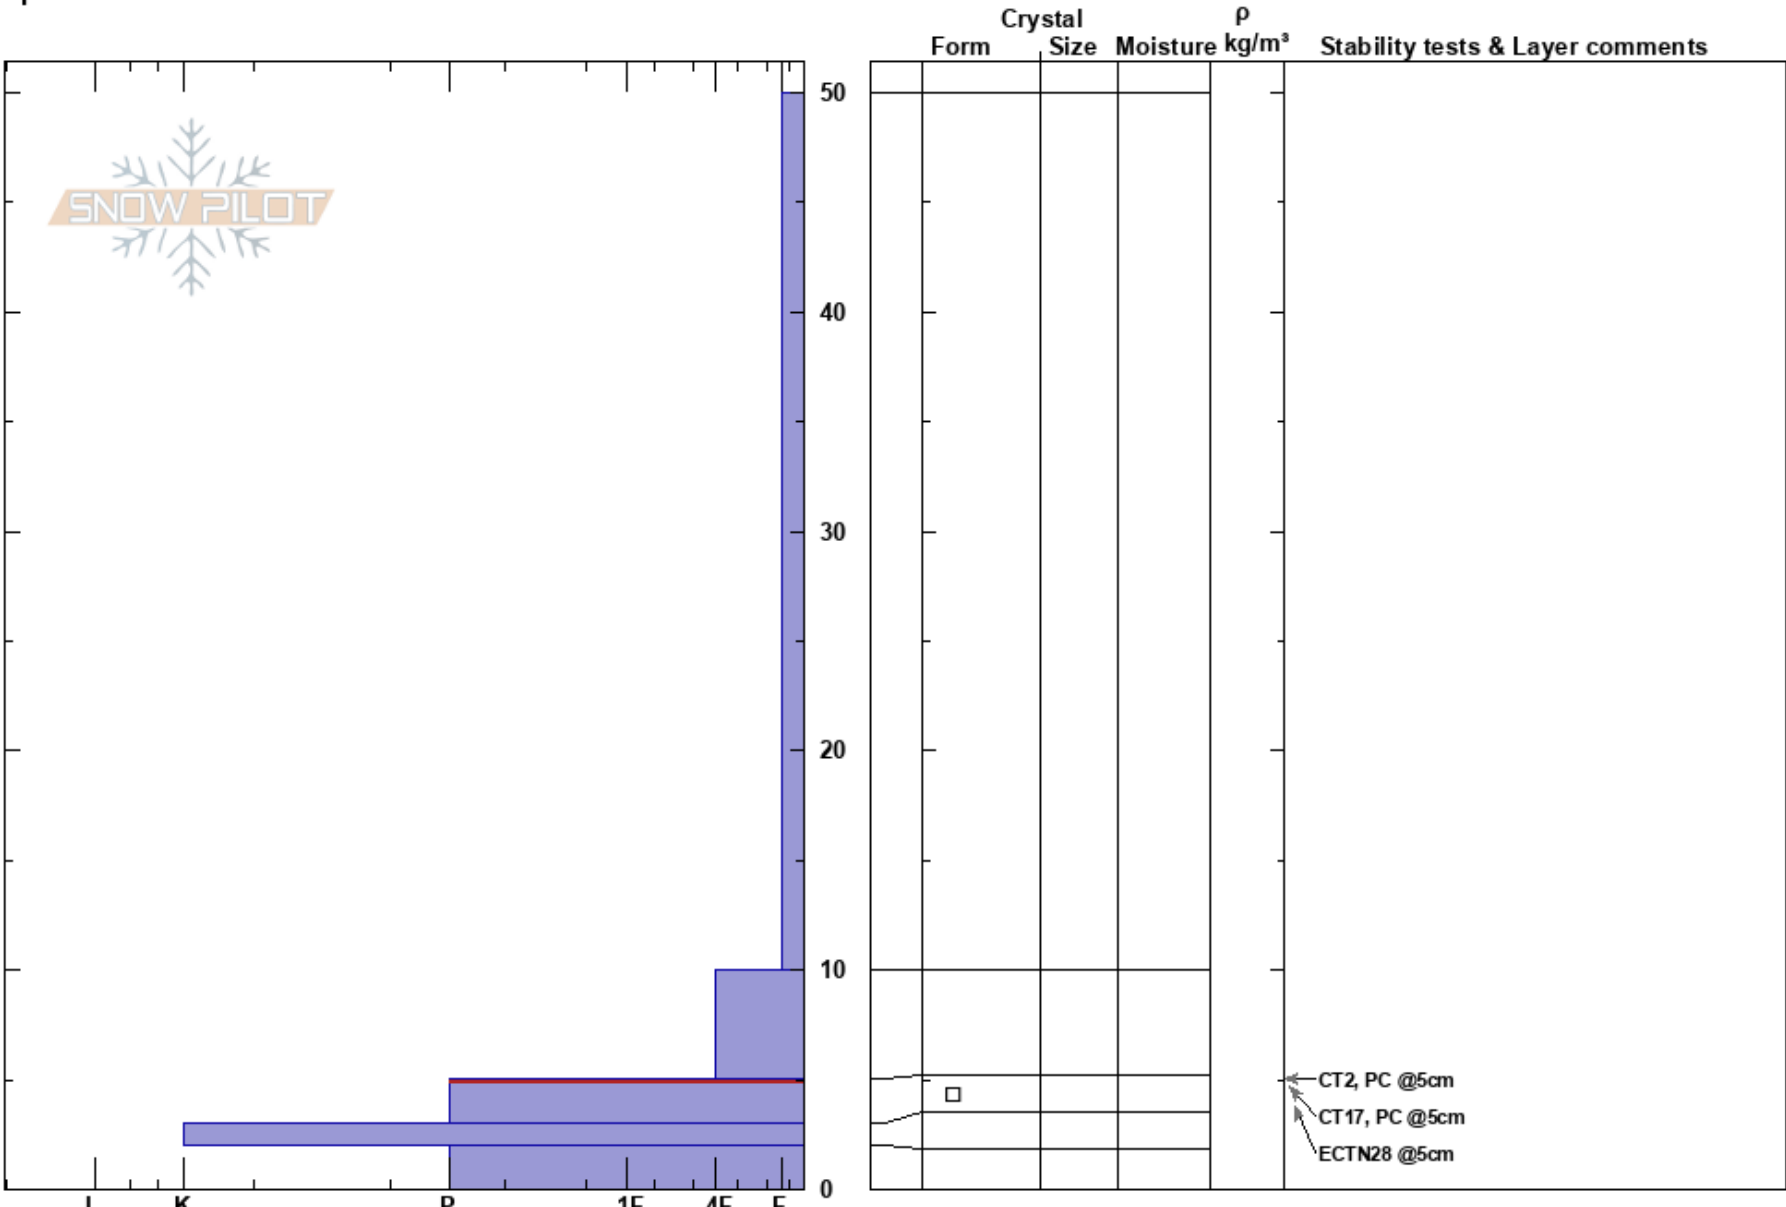

Hidden Valley, Hyak
 Snoqualmie Pass
 WA
 Elevation: 3500 ft
 Aspect: SW
 Specifics:

Keith Wong
 12/02/2023 - 12:00pm
 Co-ord: 47.38549N, -121.41270W
 Slope Angle: 10°
 Wind Loading: no

Stability: Good
 Air Temperature:
 Sky Cover: OVC
 Precipitation: S2
 Wind: Moderate

HS:50
 5-3cm: Problematic layer

Notes: