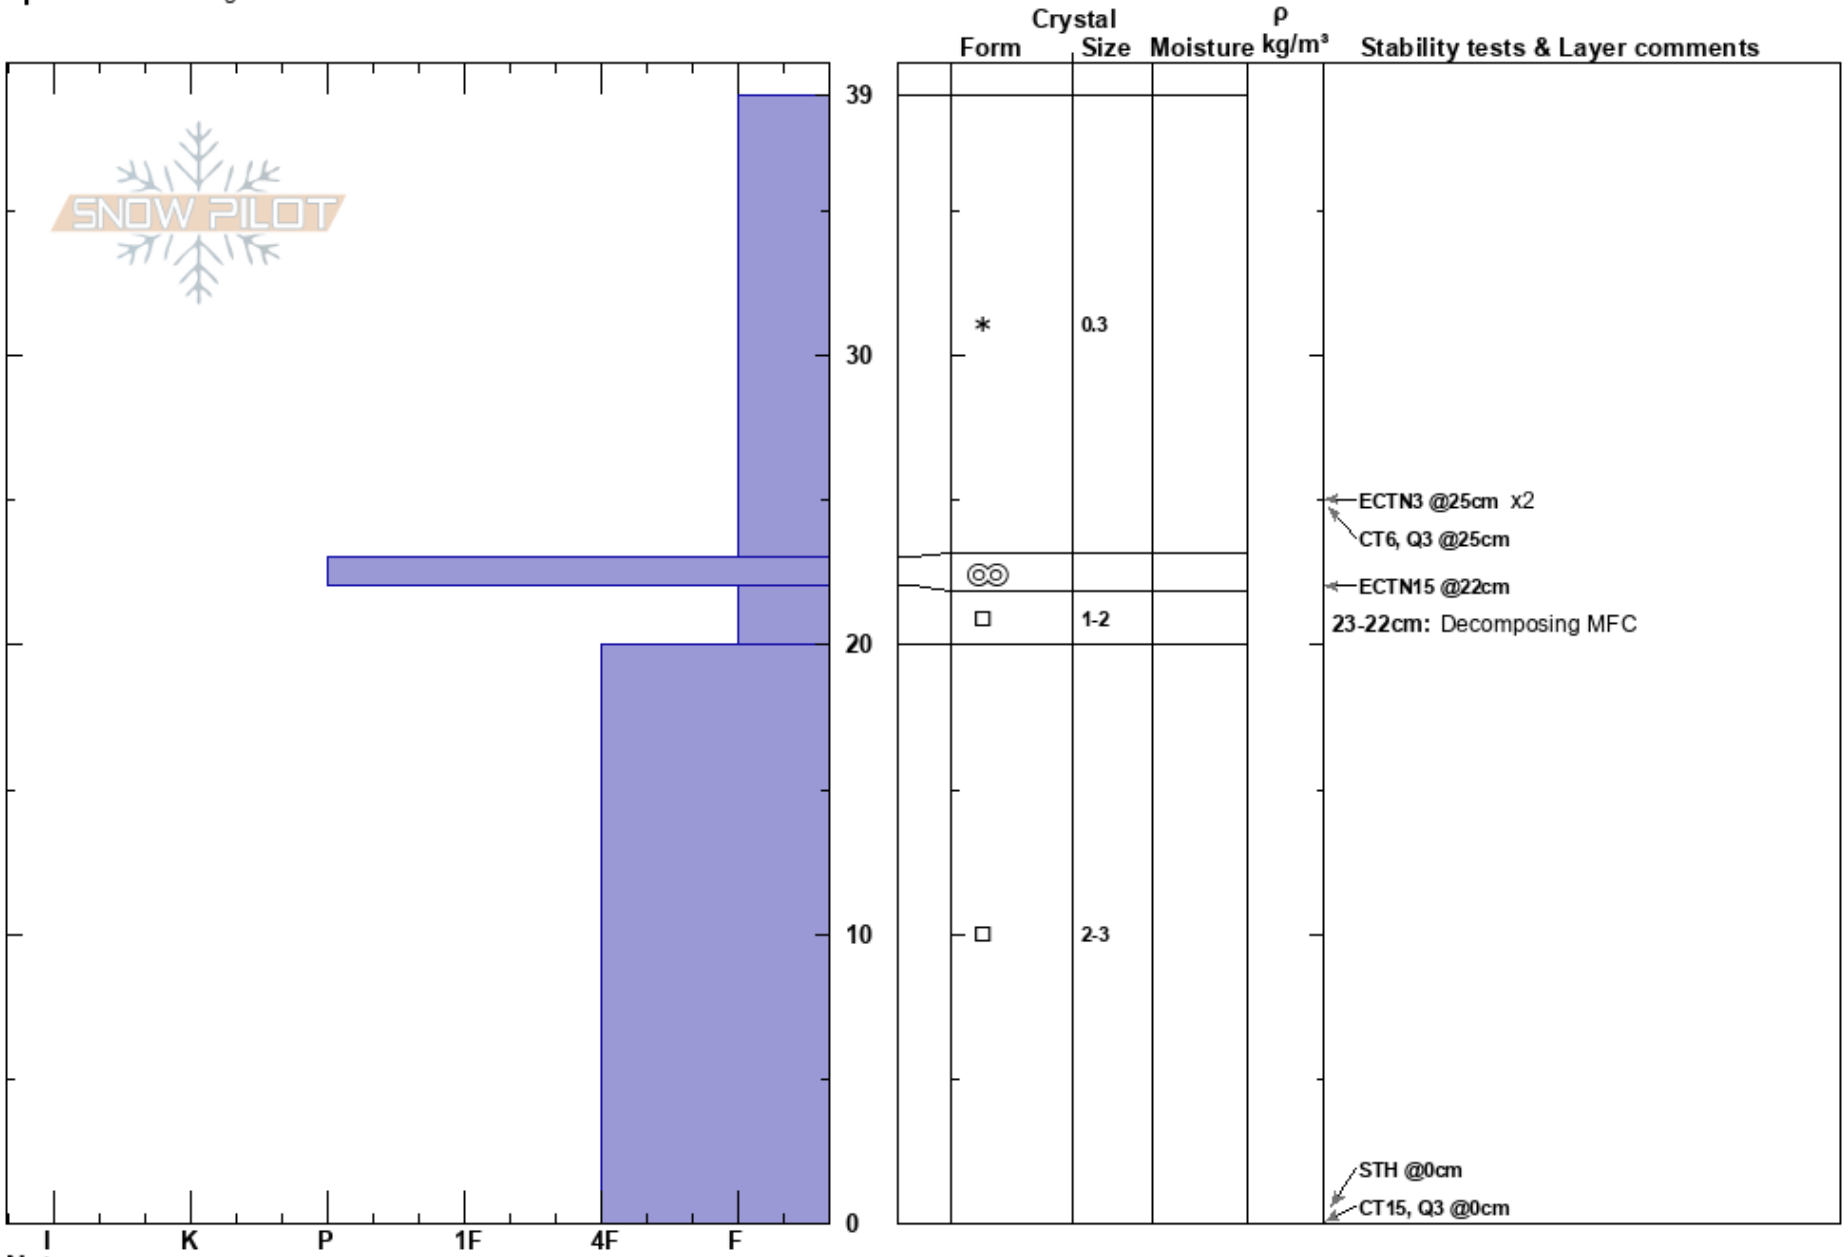

Mt Glory Exp #3  
 Teton Range  
 WY  
**Elevation:** 9870 ft  
**Aspect:** SE  
**Specifics:** Cracking

Brenden Cronin  
 12/01/2023 - 2:55pm  
**Co-ord:**  
**Slope Angle:** 28°  
**Wind Loading:** yes

**Stability:** Fair  
**Air Temperature:** 11°F  
**Sky Cover:** BKN  
**Precipitation:** S-1  
**Wind:** SW Light Breeze

**HS:** 39  
**PF:** 39  
**PS:** 20  
**Layer Notes:**  
 23-22cm: Decomposing MFC  
 22-20cm: Problematic layer

**Notes:** Poor structure, fair stability.  
 Pit score: 4 (out of 9)