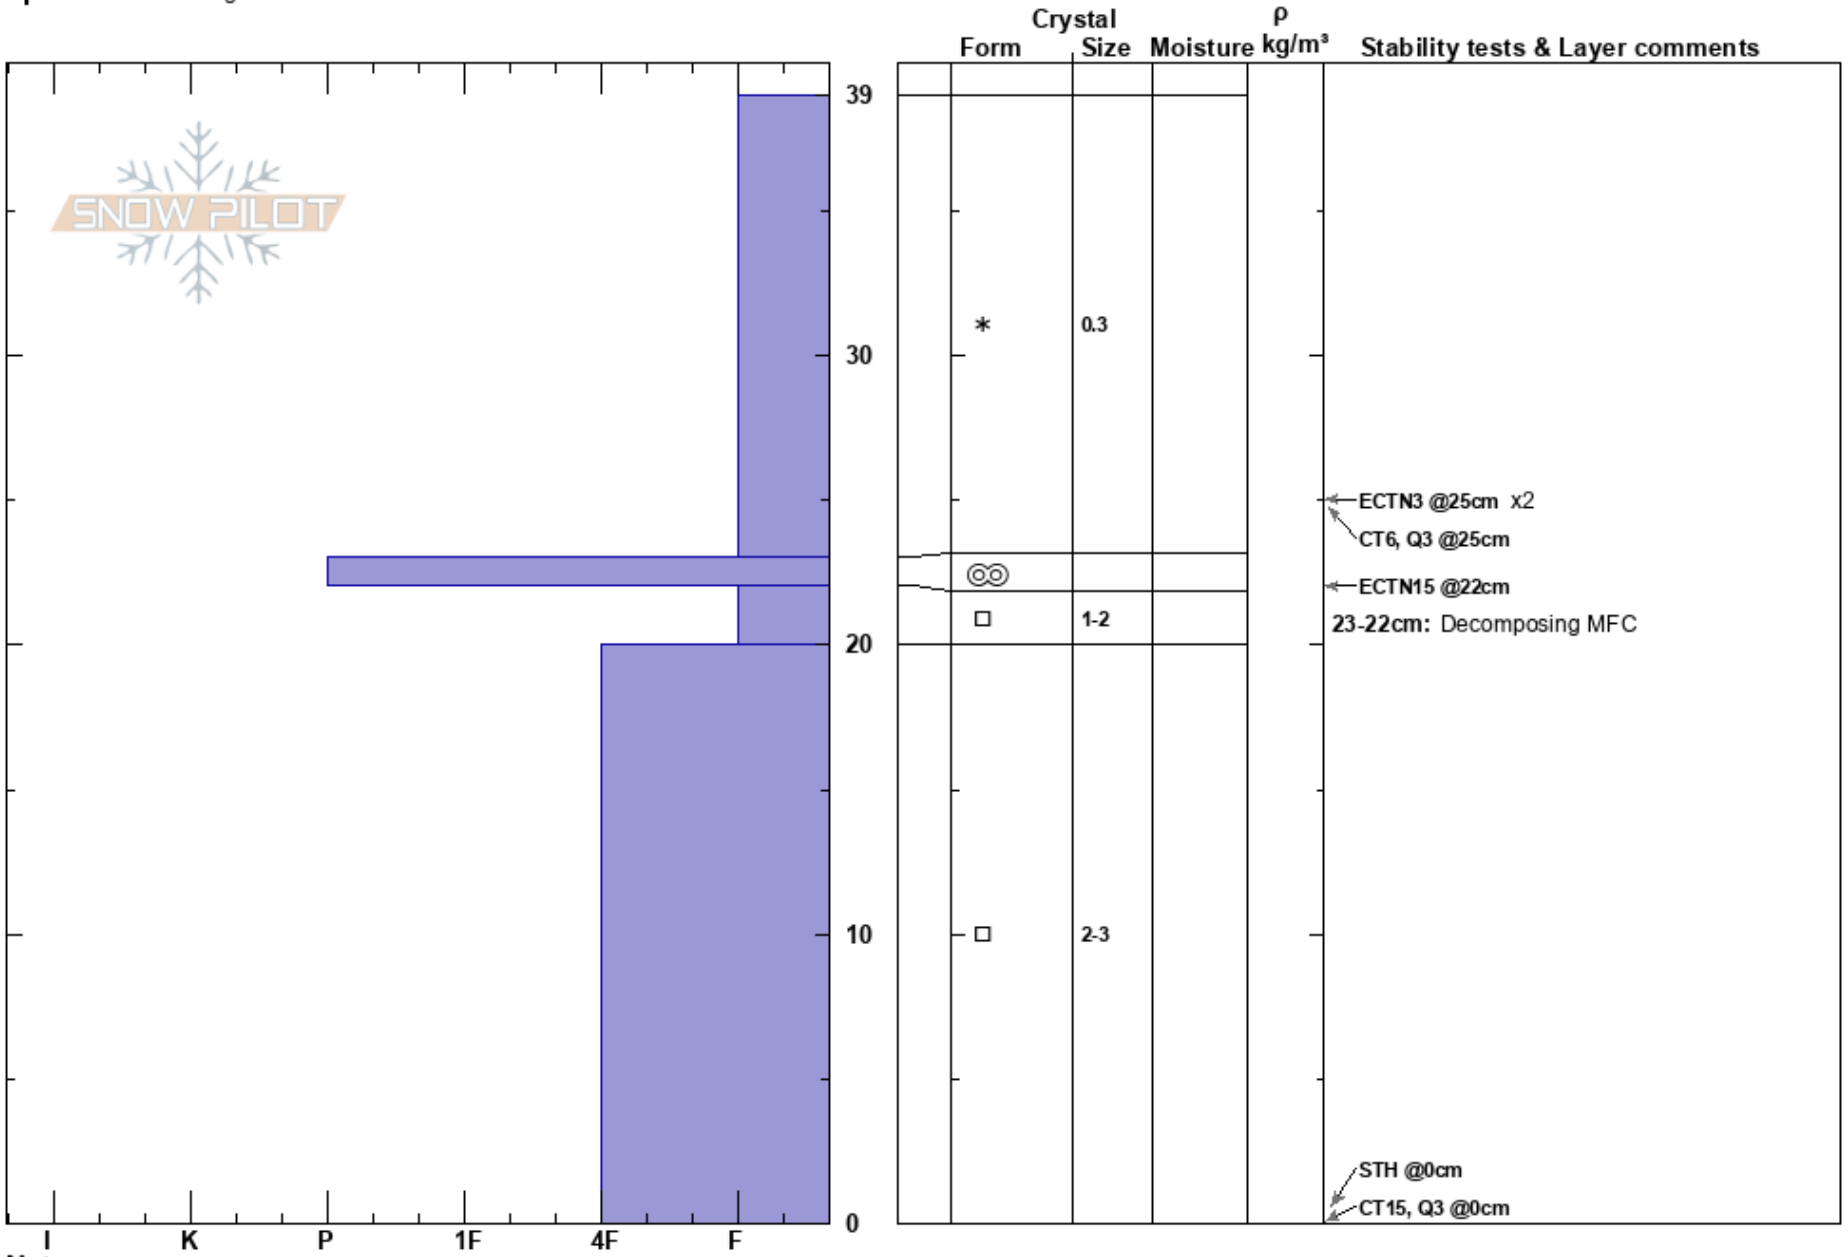

Mt Glory Exp #3  
 Teton Range  
 WY  
 Elevation: 9870 ft  
 Aspect: SE  
 Specifics: Cracking

Brenden Cronin  
 12/01/2023 - 2:55pm  
 Co-ord:  
 Slope Angle: 28°  
 Wind Loading: yes

Stability: Fair  
 Air Temperature: 11°F  
 Sky Cover: BKN  
 Precipitation: S-1  
 Wind: SW Light Breeze

HS: 39  
 PF: 39  
 PS: 20  
 Layer Notes:  
 23-22cm: Decomposing MFC  
 22-20cm: Problematic layer

Notes: Poor structure, fair stability.  
 Pit score: 4 (out of 9)