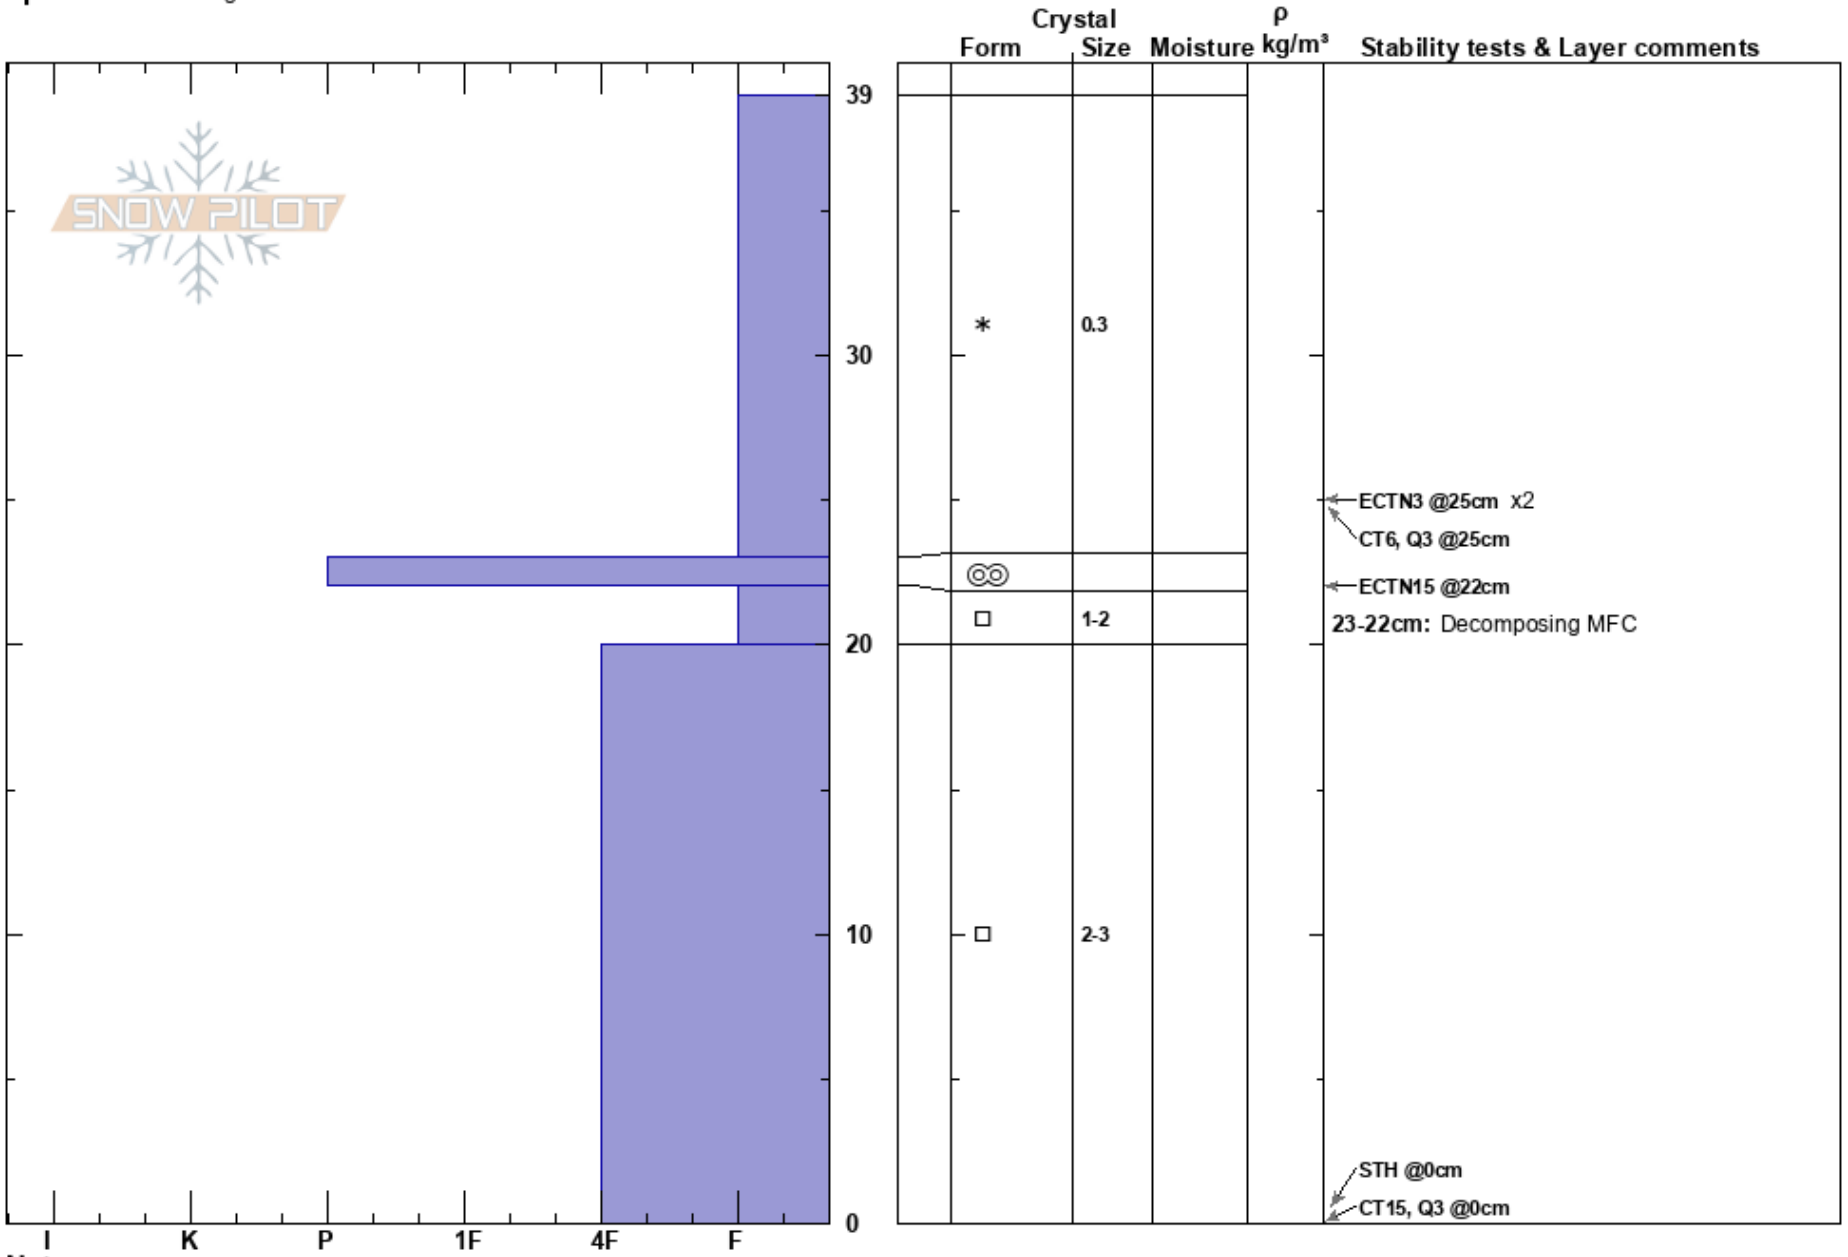

Mt Glory Exp #3
 Teton Range
 WY
Elevation: 9870 ft
Aspect: SE
Specifics: Cracking

Brenden Cronin
 12/01/2023 - 2:55pm
Co-ord:
Slope Angle: 28°
Wind Loading: yes

Stability: Fair
Air Temperature: 11°F
Sky Cover: BKN
Precipitation: S-1
Wind: SW Light Breeze

HS: 39
PF: 39
PS: 20
Layer Notes:
 23-22cm: Decomposing MFC
 22-20cm: Problematic layer

Notes: Poor structure, fair stability.
 Pit score: 4 (out of 9)