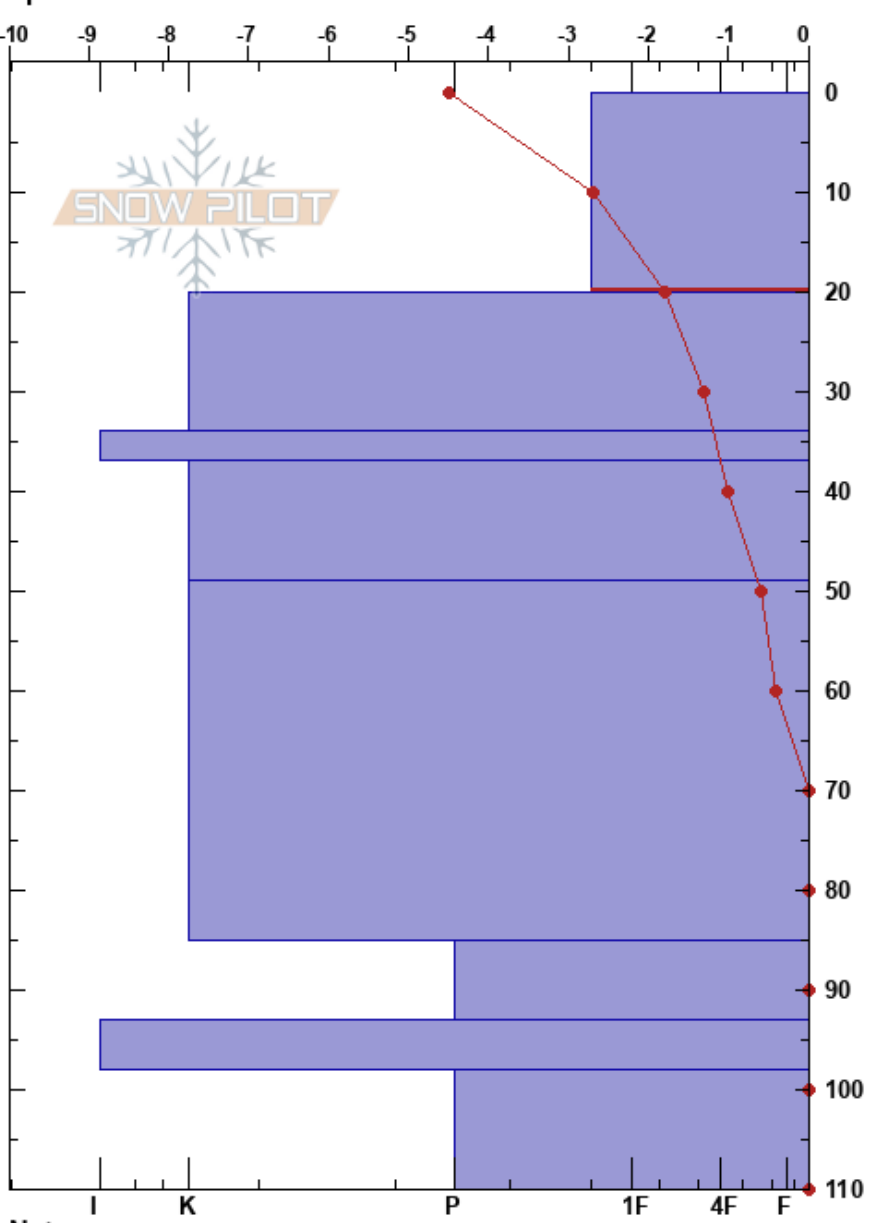

oddskarð skíðasvæði  
 Austfirðir  
 Iceland  
 Elevation: 530 m  
 Aspect:  
 Specifics:

Sævar Guðjónsson  
 02/12/2023 - 14:30  
 Co-ord: 65.06742N, -13.90251W  
 Slope Angle:  
 Wind Loading:

Stability: **HS:110**  
 Air Temperature: -3°C PF: 18 0-20cm: Problematic layer  
 Sky Cover: OVC  
 Precipitation: NO  
 Wind: SE Calm

Form	Crystal		Moisture	$\rho$ kg/m <sup>3</sup>	Stability tests & Layer comments
	Size				
				240	←CTV, SC @5cm
/	1	D			←CT11, SC @12cm
				470	←CT17, SC @20cm
●	2-3	D			
■	1-2	D		400	
⊗	1-2	D			
				400	
⊗	1-2	D			
■	1-2	M			
■	2	D			
				560	
⊗	2	M-W			