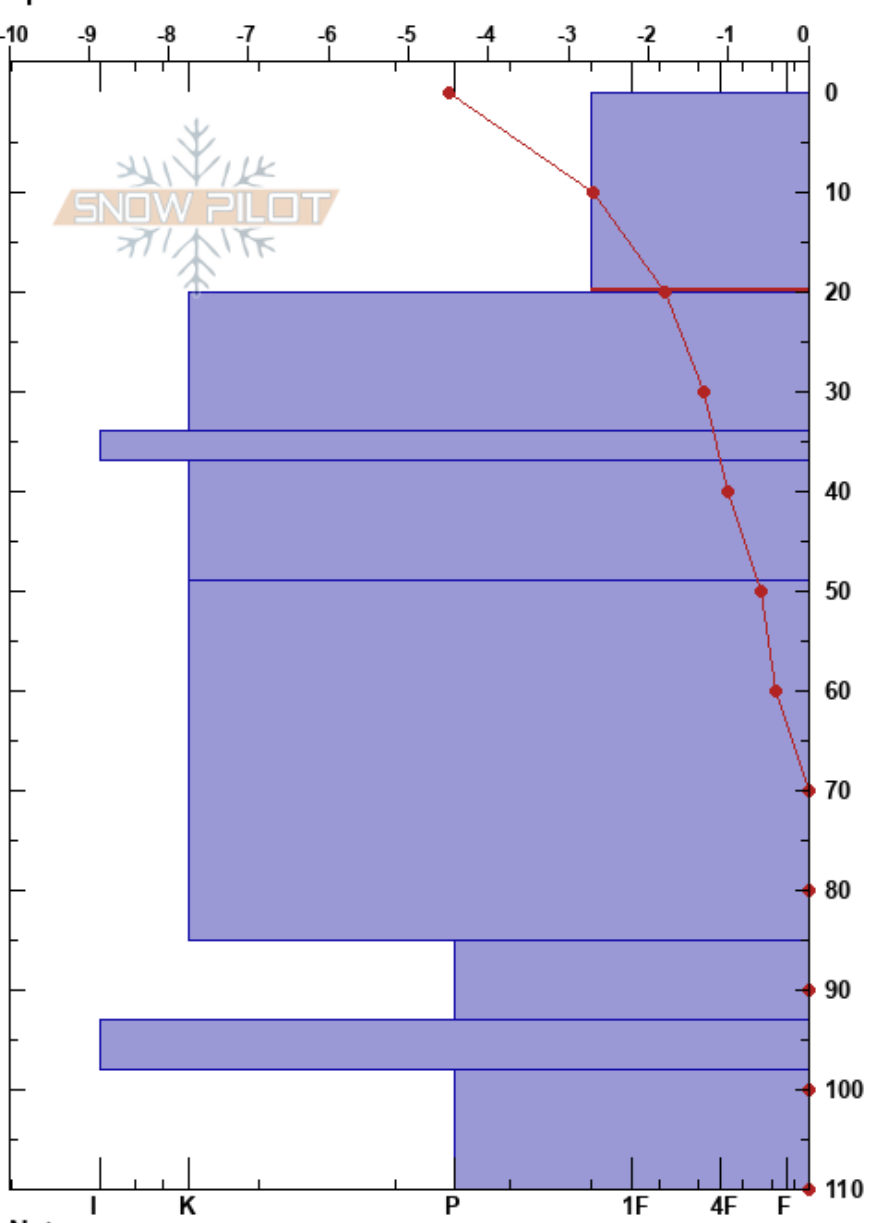

oddskarð skíðasvæði
 Austfirðir
 Iceland
 Elevation: 530 m
 Aspect:
 Specifics:

Sævar Guðjónsson
 02/12/2023 - 14:30
 Co-ord: 65.06742N, -13.90251W
 Slope Angle:
 Wind Loading:

Stability: **HS:110**
 Air Temperature: -3°C PF: 18 0-20cm: Problematic layer
 Sky Cover: OVC
 Precipitation: NO
 Wind: SE Calm

Form	Crystal		Moisture	ρ kg/m ³	Stability tests & Layer comments
	Size				
				240	←CTV, SC @5cm
/	1		D		←CT11, SC @12cm
				470	←CT17, SC @20cm
●	2-3		D		
■	1-2		D	400	
⊗	1-2		D		
				400	
⊗	1-2		D		
■	1-2		M		
■	2		D		
				560	
⊗	2		M-W		