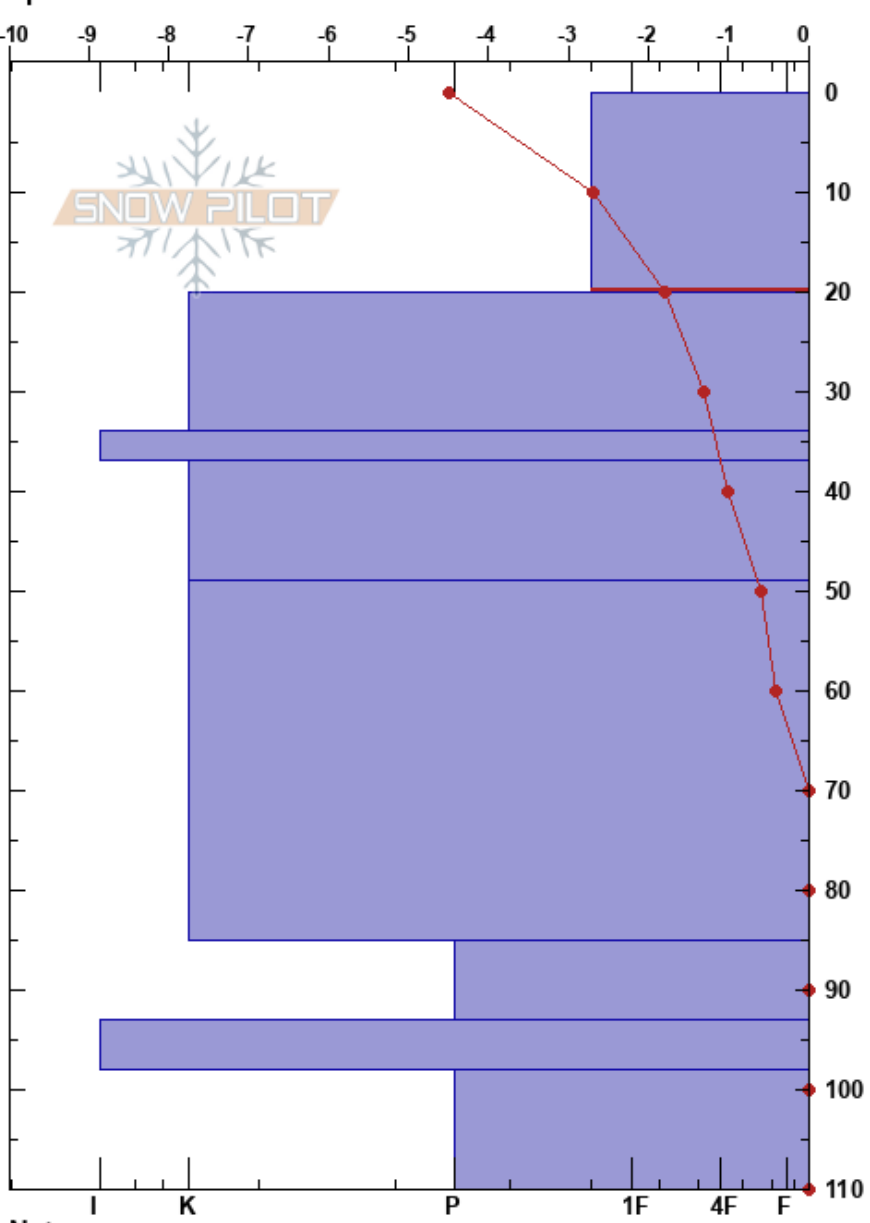

oddskarð skíðasvæði  
 Austfirðir  
 Iceland  
 Elevation: 530 m  
 Aspect:  
 Specifics:

Sævar Guðjónsson  
 02/12/2023 - 14:30  
 Co-ord: 65.06742N, -13.90251W  
 Slope Angle:  
 Wind Loading:

Stability: **HS:110**  
 Air Temperature: -3°C PF: 18 0-20cm: Problematic layer  
 Sky Cover: OVC  
 Precipitation: NO  
 Wind: SE Calm

Form	Crystal		Moisture	$\rho$ kg/m <sup>3</sup>	Stability tests & Layer comments
	Size				
				240	←CTV, SC @5cm
/	1		D		←CT11, SC @12cm
				470	←CT17, SC @20cm
●	2-3		D		
■	1-2		D	400	
⊗	1-2		D		
				400	
⊗	1-2		D		
■	1-2		M		
■	2		D		
				560	
⊗	2		M-W		