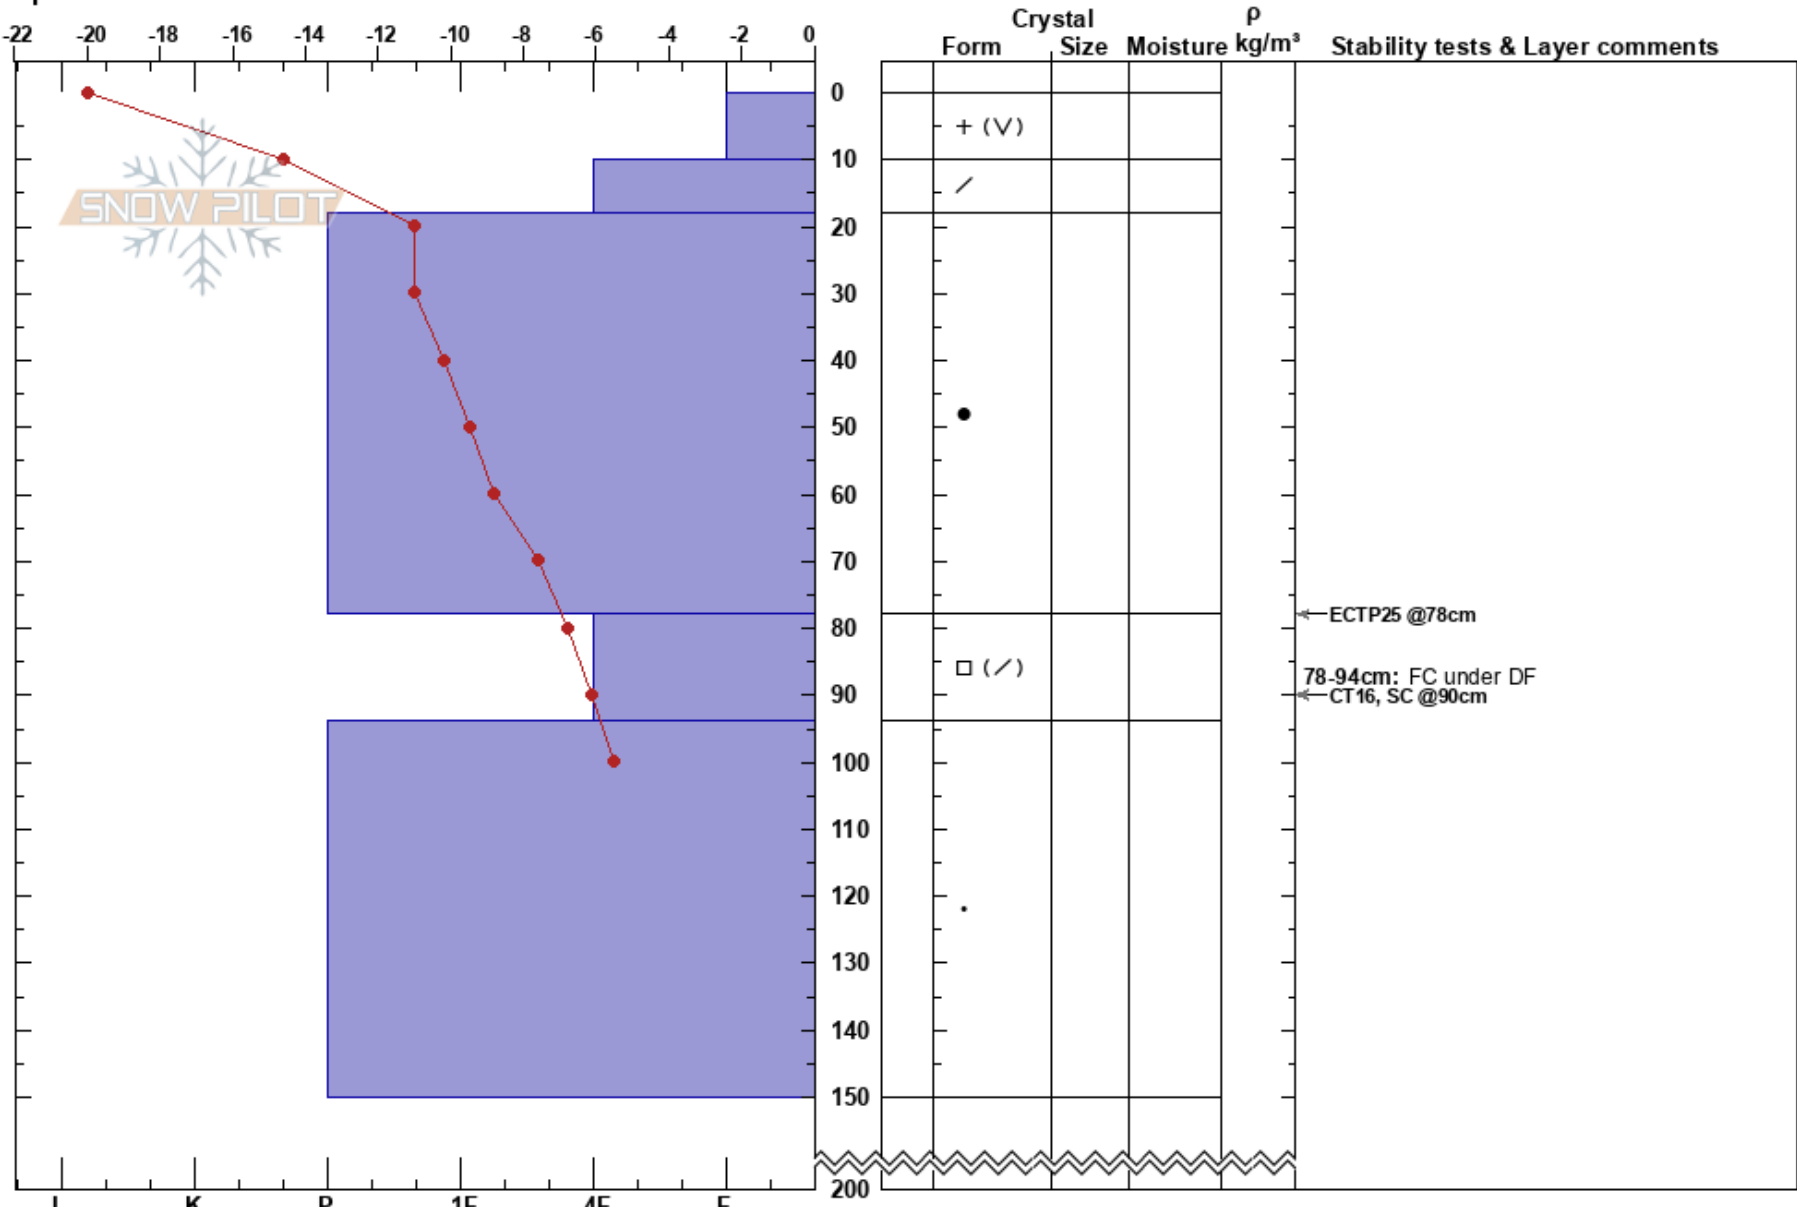

Gläntan vid Centrum
 Västra Vindelfjällen
 Sweden
Elevation: 692 m
Aspect: 257°
Specifics:

Sam Hedman
 02/12/2023 - 11:45
Co-ord: 65.82216N, 15.10395E
Slope Angle: 15°
Wind Loading:

Stability: HS:200
Air Temperature: -20°C **PF:** 15
Sky Cover: CLR
Precipitation: NO
Wind: Calm
Layer Notes:
 78-94cm: FC under DF
 78-94cm: Problematic layer