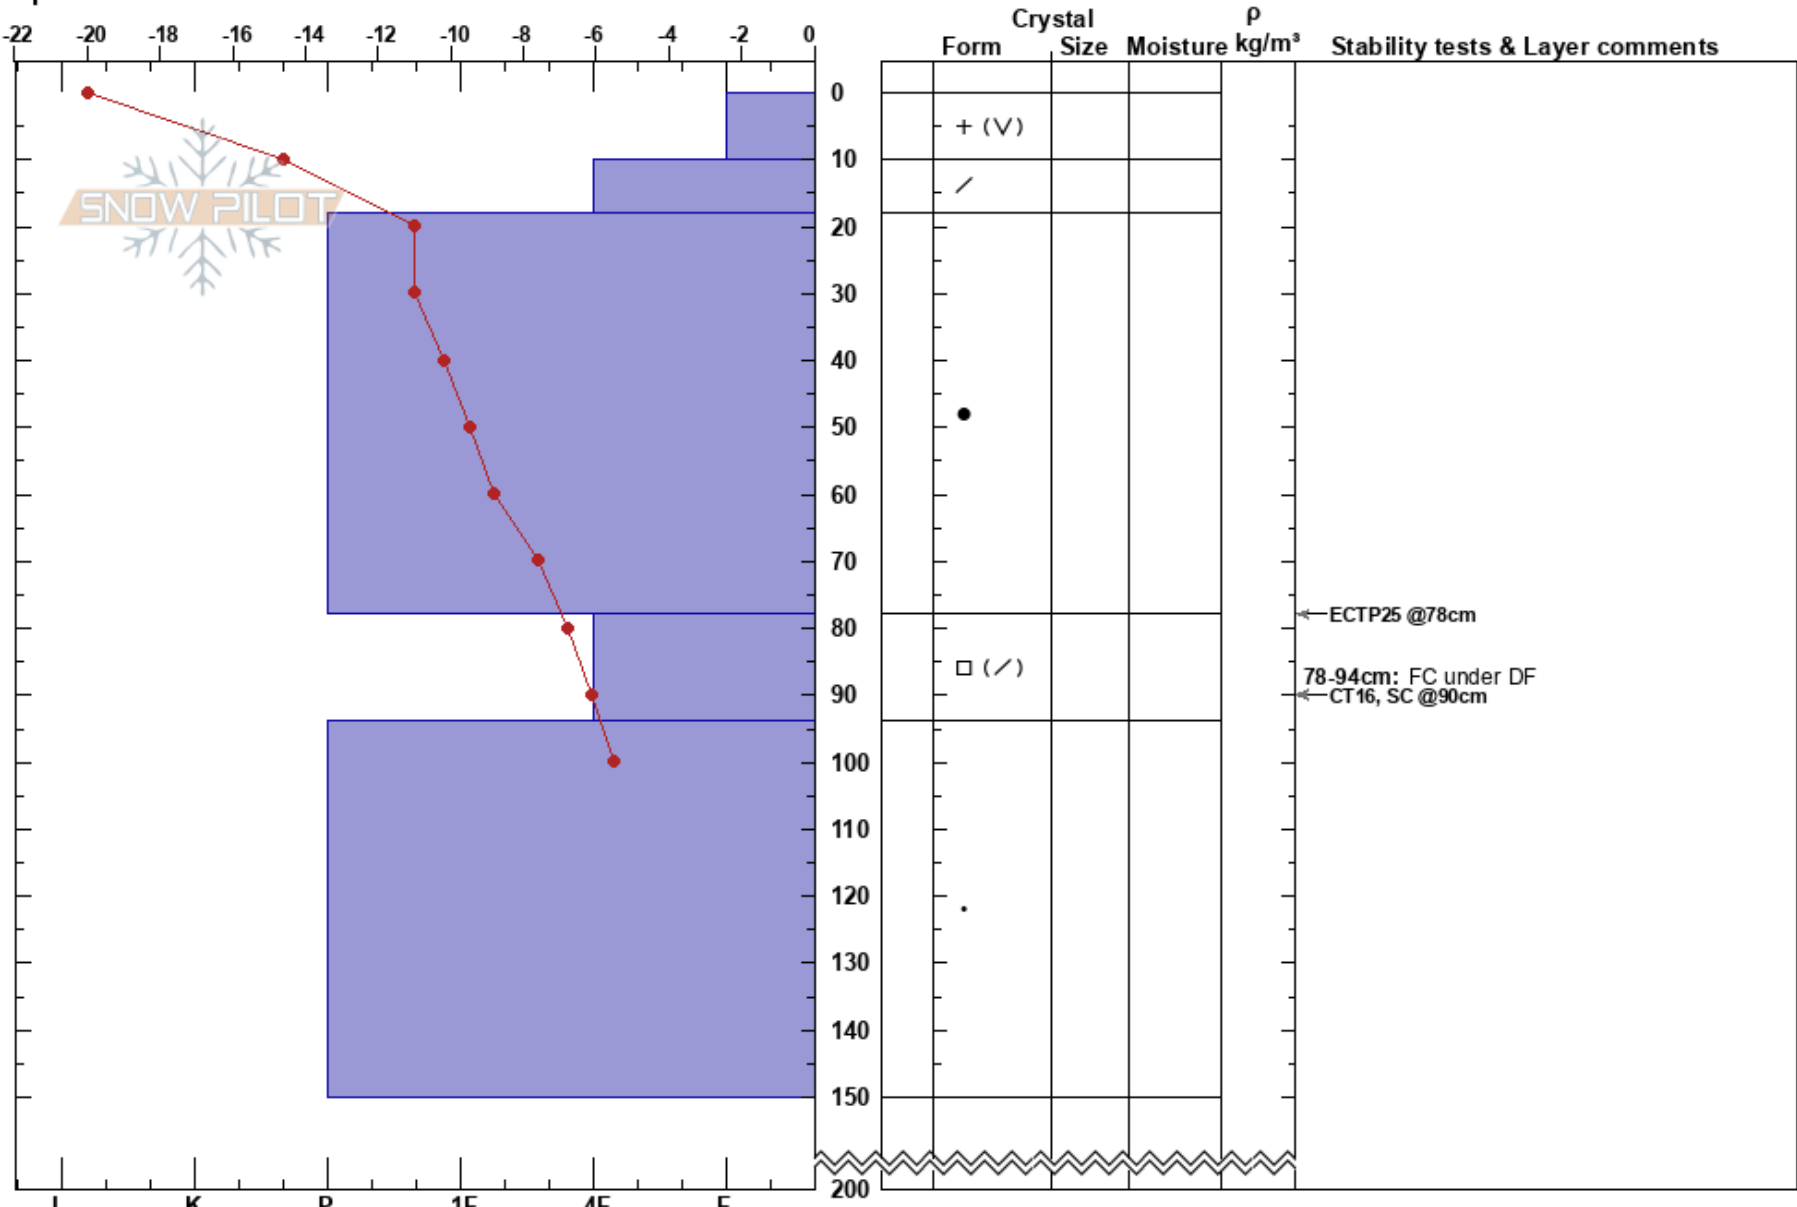

Gläntan vid Centrum
 Västra Vindelfjällen
 Sweden
Elevation: 692 m
Aspect: 257°
Specifics:

Sam Hedman
 02/12/2023 - 11:45
Co-ord: 65.82216N, 15.10395E
Slope Angle: 15°
Wind Loading:

Stability: HS:200
Air Temperature: -20°C **PF:** 15
Sky Cover: CLR
Precipitation: NO
Wind: Calm
Layer Notes: 78-94cm: FC under DF
 78-94cm: Problematic layer