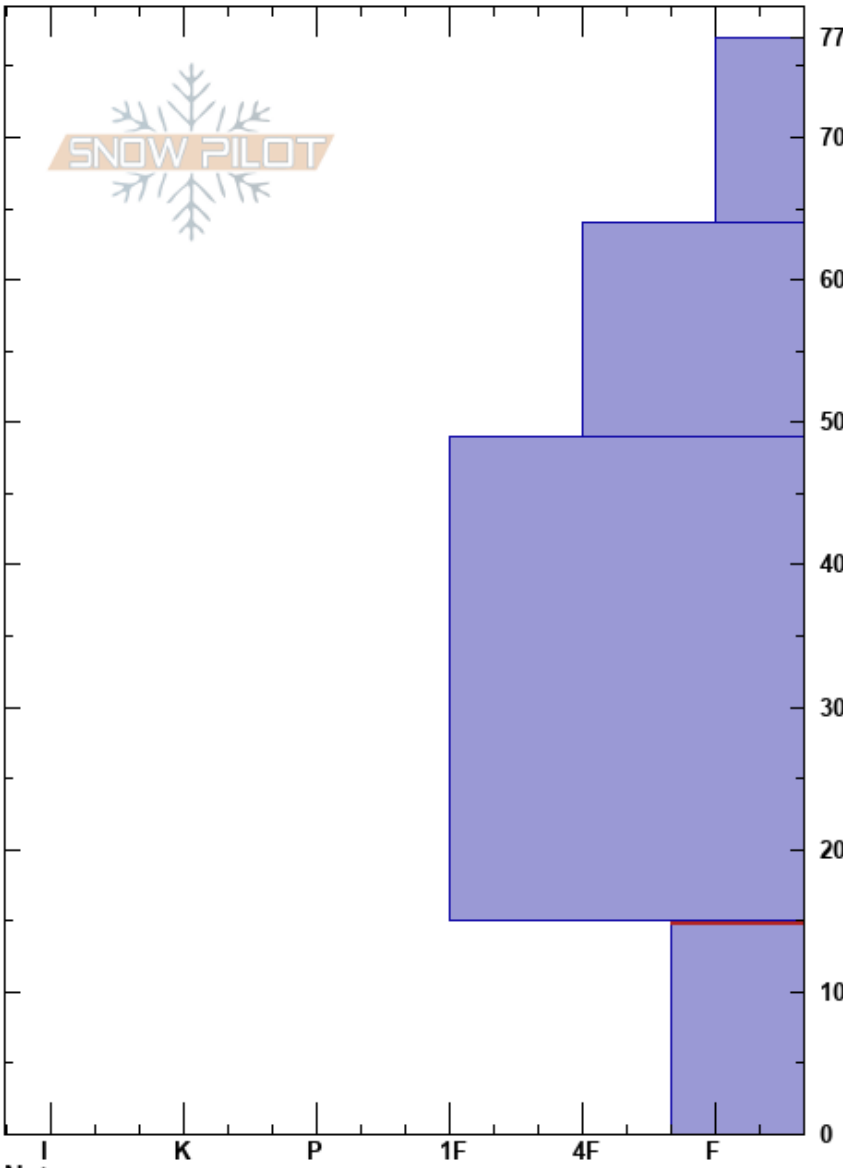

Micro-Dot
Hatcher Pass
AK
Elevation: 3887 ft
Aspect: SE
Specifics: We skied slope

Ryan Lewthwaite
12/01/2023 - 1:00pm
Co-ord: 61.79218N, -149.26189W
Slope Angle: 20°
Wind Loading: previous

Stability: Good
Air Temperature: 20°F
Sky Cover: CLR
Precipitation: NO
Wind: Calm
HS: 77
PF: 22
PS: 14
15-0cm: striated cupped clusters
15-0cm: Problematic layer

Crystal			ρ kg/m ³	Stability tests & Layer comments
Form	Size	Moisture		
⊖	1-3	D-M		← ECTP21 @15cm ← PST40/100 (End) @15cm 15-0cm: striated cupped clusters

Notes: