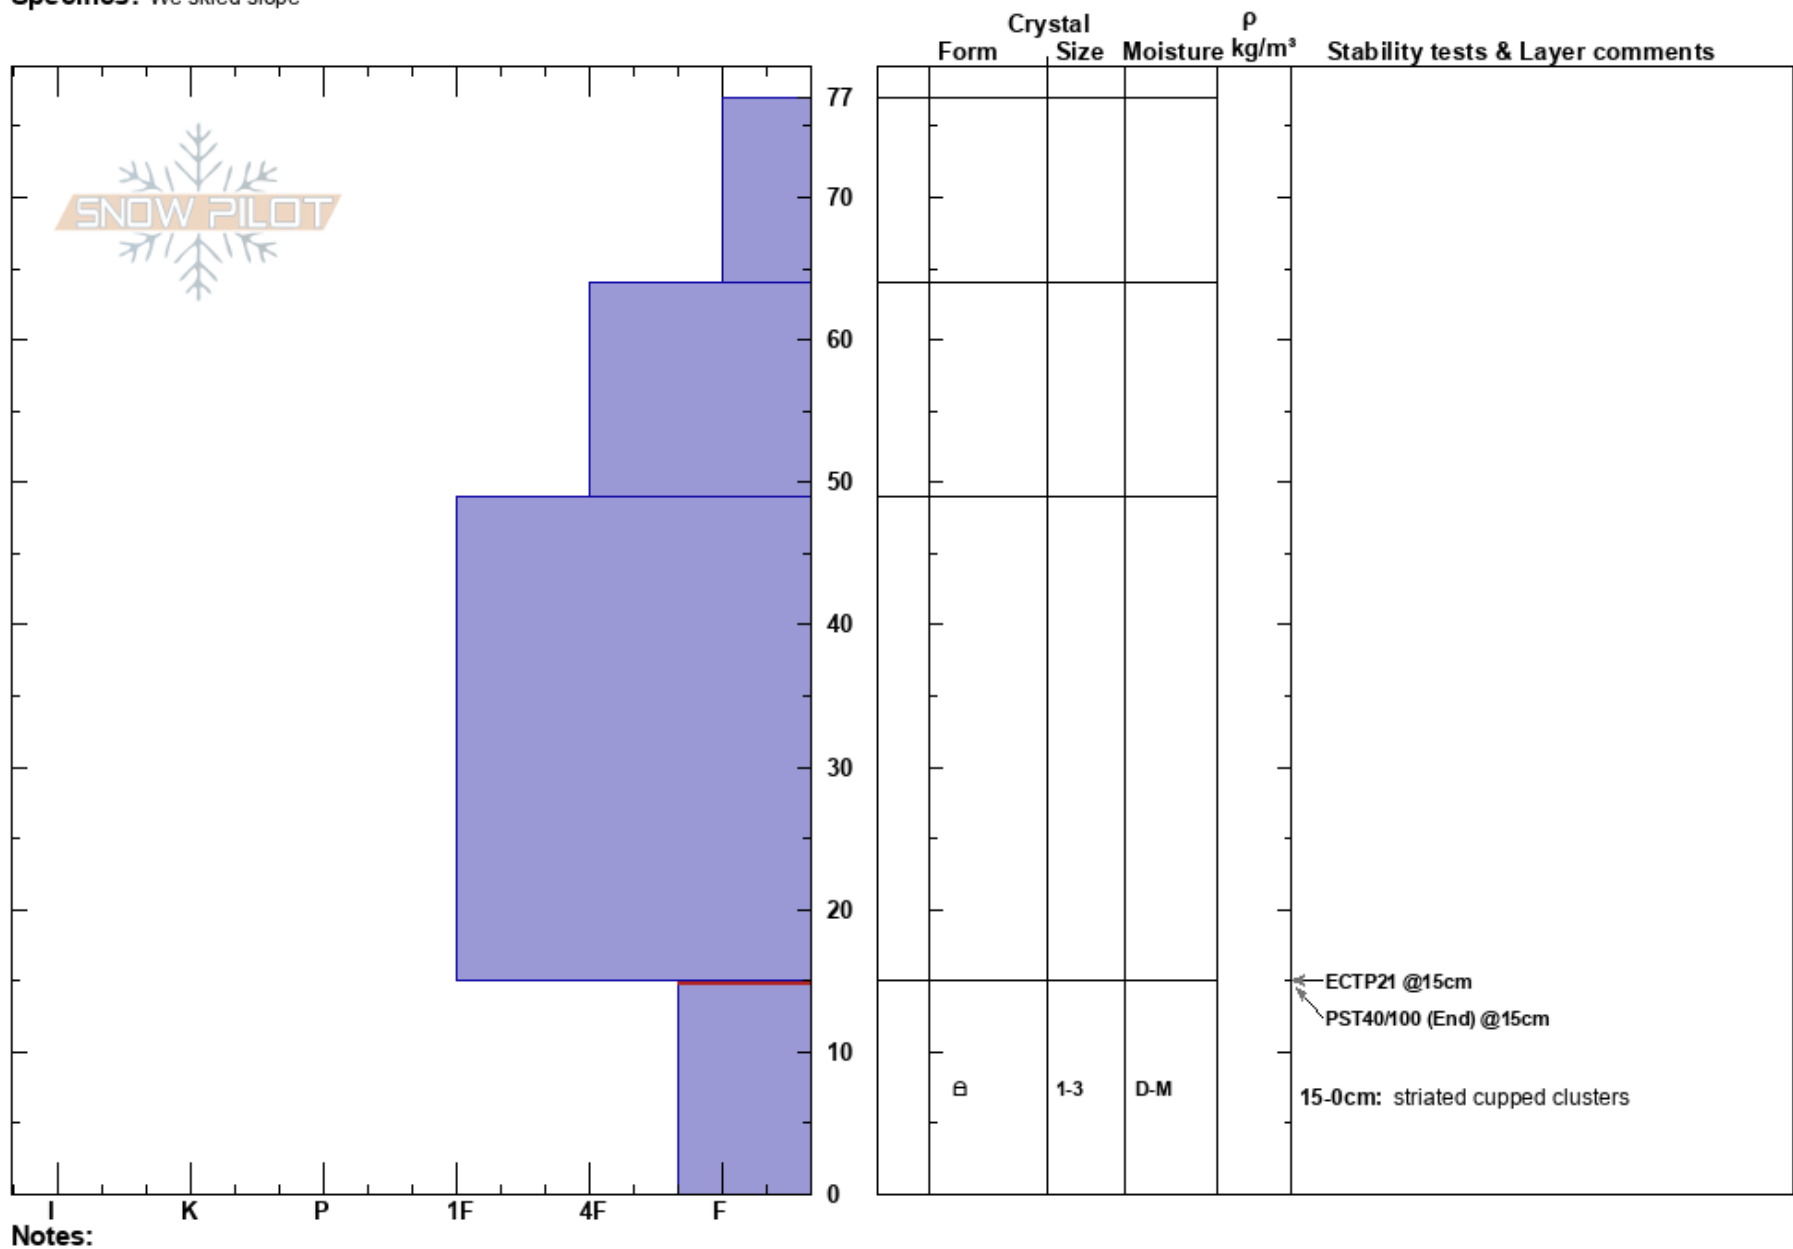

Micro-Dot
 Hatcher Pass
 AK
 Elevation: 3887 ft
 Aspect: SE
 Specifics: We skied slope

Ryan Lewthwaite
 12/01/2023 - 1:00pm
 Co-ord: 61.79218N, -149.26189W
 Slope Angle: 20°
 Wind Loading: previous

Stability: Good
 Air Temperature: 20°F
 Sky Cover: CLR
 Precipitation: NO
 Wind: Calm
 HS: 77
 PF: 22
 PS: 14
 Layer Notes:
 15-0cm: striated cupped clusters
 15-0cm: Problematic layer