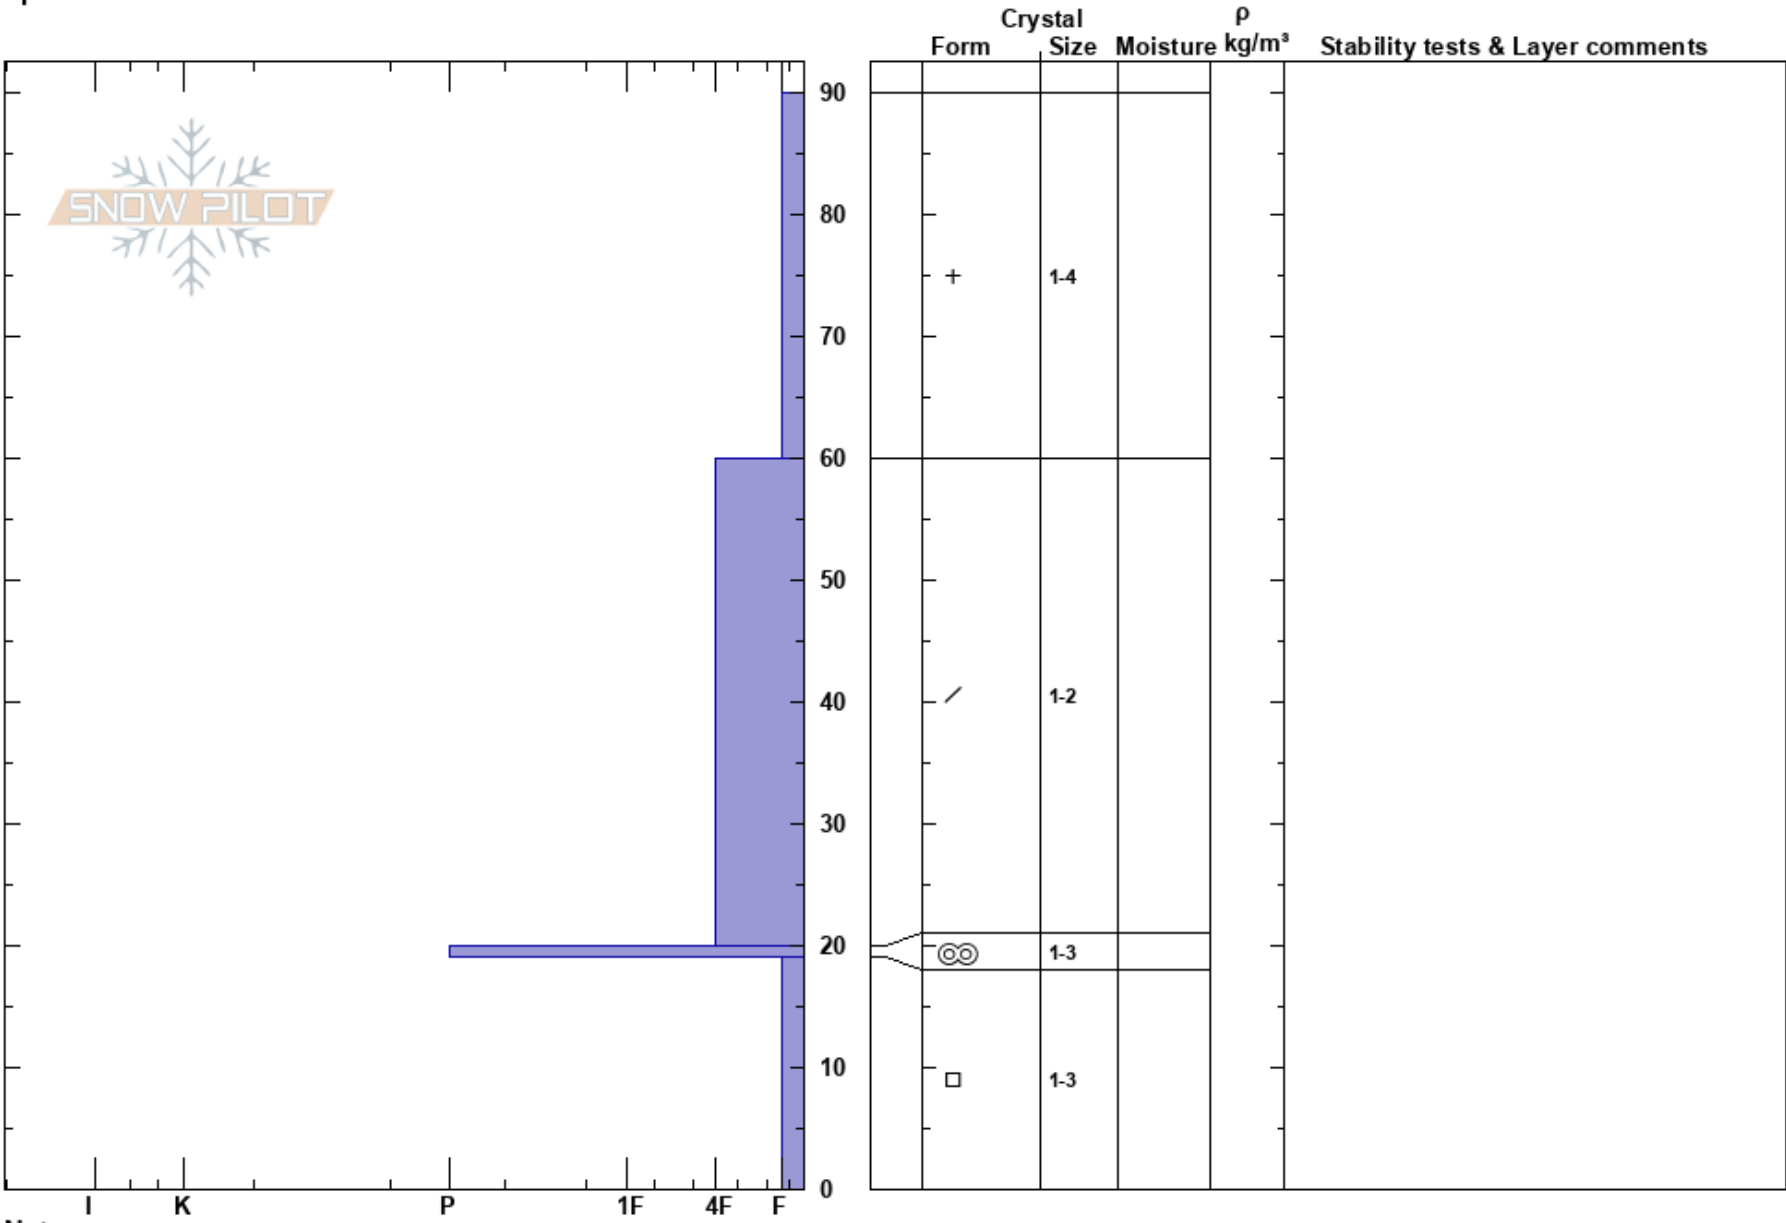

Catherines Pass
 Wasatch Range
 UT
 Elevation: 10040 ft
 Aspect: 35°
 Specifics:

Quinn Graves
 12/01/2023 - 3:00am
 Co-ord: 40.58111N, -111.60417W
 Slope Angle: 25°
 Wind Loading: no

Stability:
 Air Temperature:
 Sky Cover: OVC
 Precipitation: S1
 Wind: NW Light Breeze

HS:90
 Layer Notes:
 19-0cm: Problematic layer

Notes:

I K P 1F 4F F