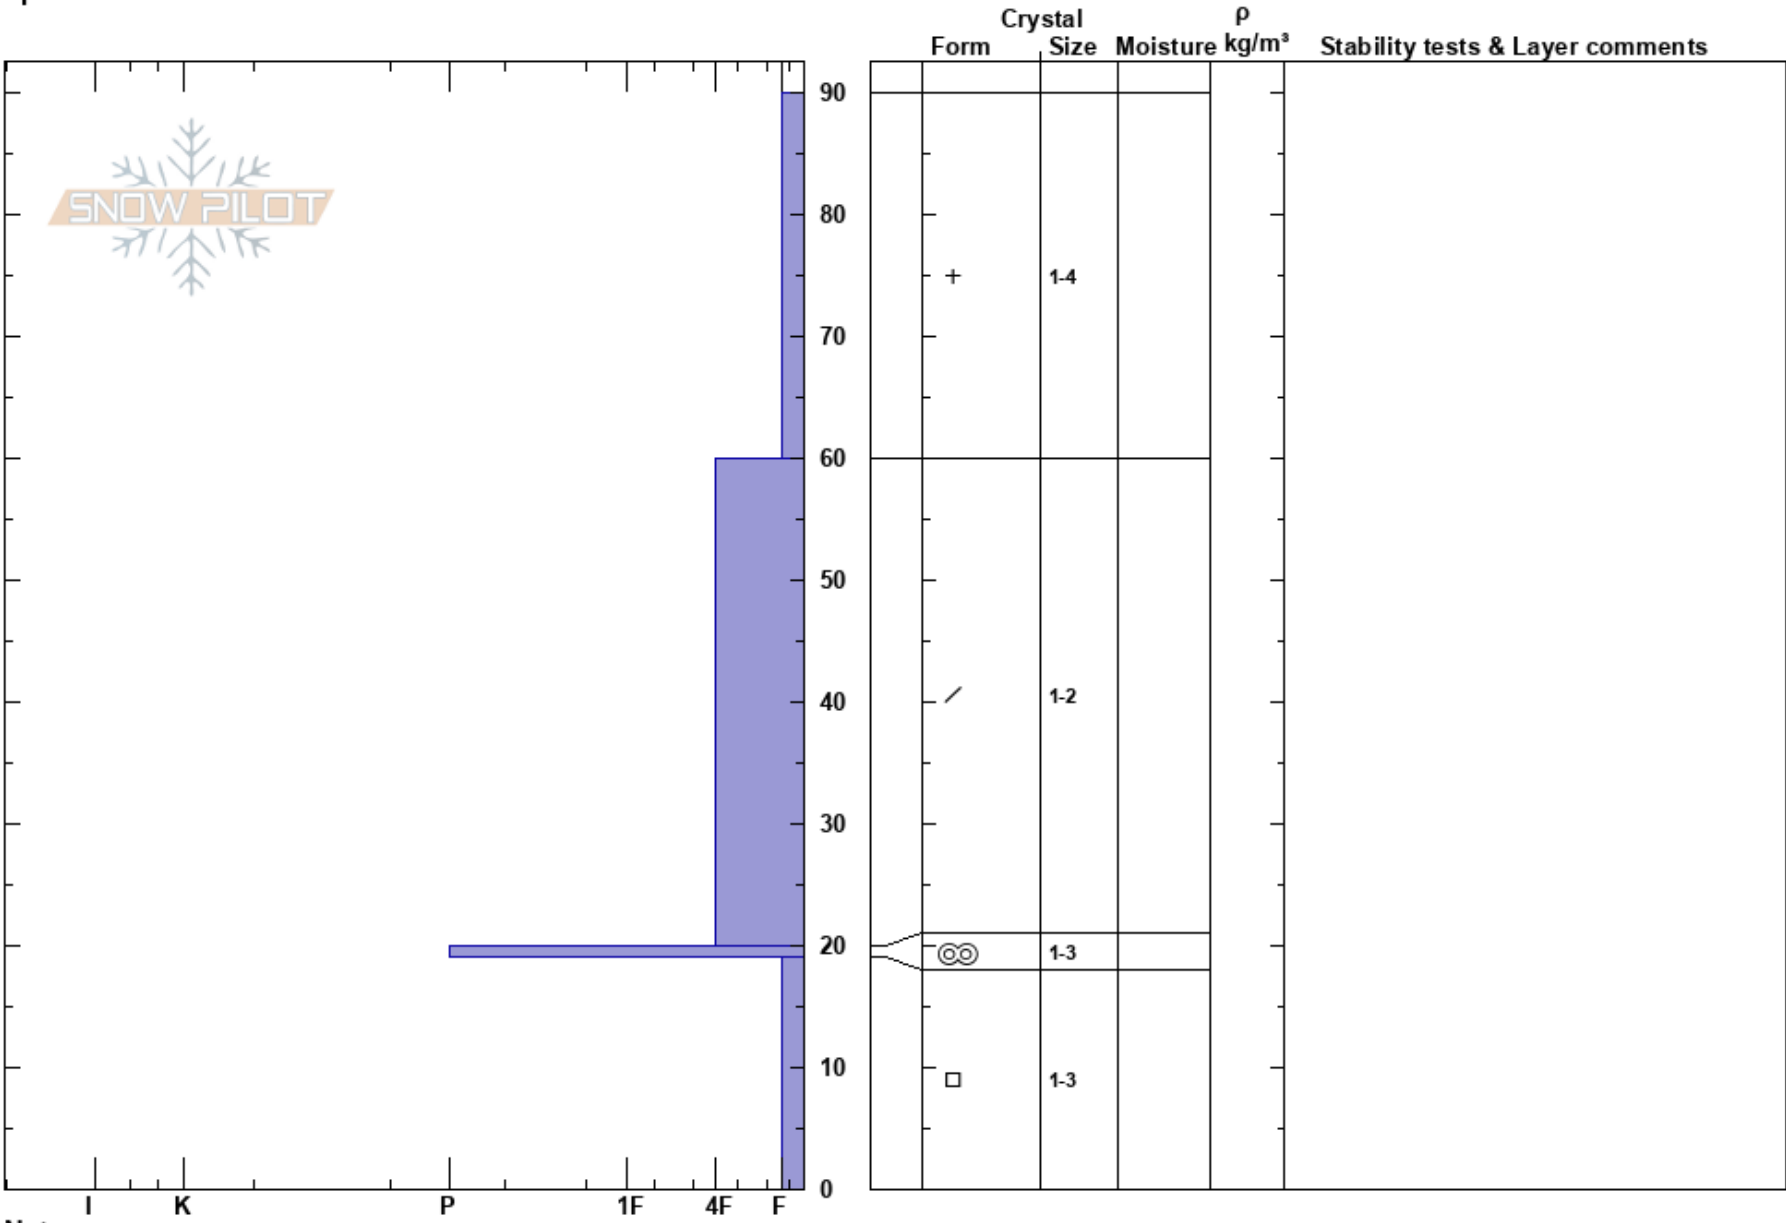

Catherines Pass
 Wasatch Range
 UT
 Elevation: 10040 ft
 Aspect: 35°
 Specifics:

Quinn Graves
 12/01/2023 - 3:00am
 Co-ord: 40.58111N, -111.60417W
 Slope Angle: 25°
 Wind Loading: no

Stability:
 Air Temperature:
 Sky Cover: OVC
 Precipitation: S1
 Wind: NW Light Breeze

HS:90
 Layer Notes:
 19-0cm: Problematic layer

Notes: