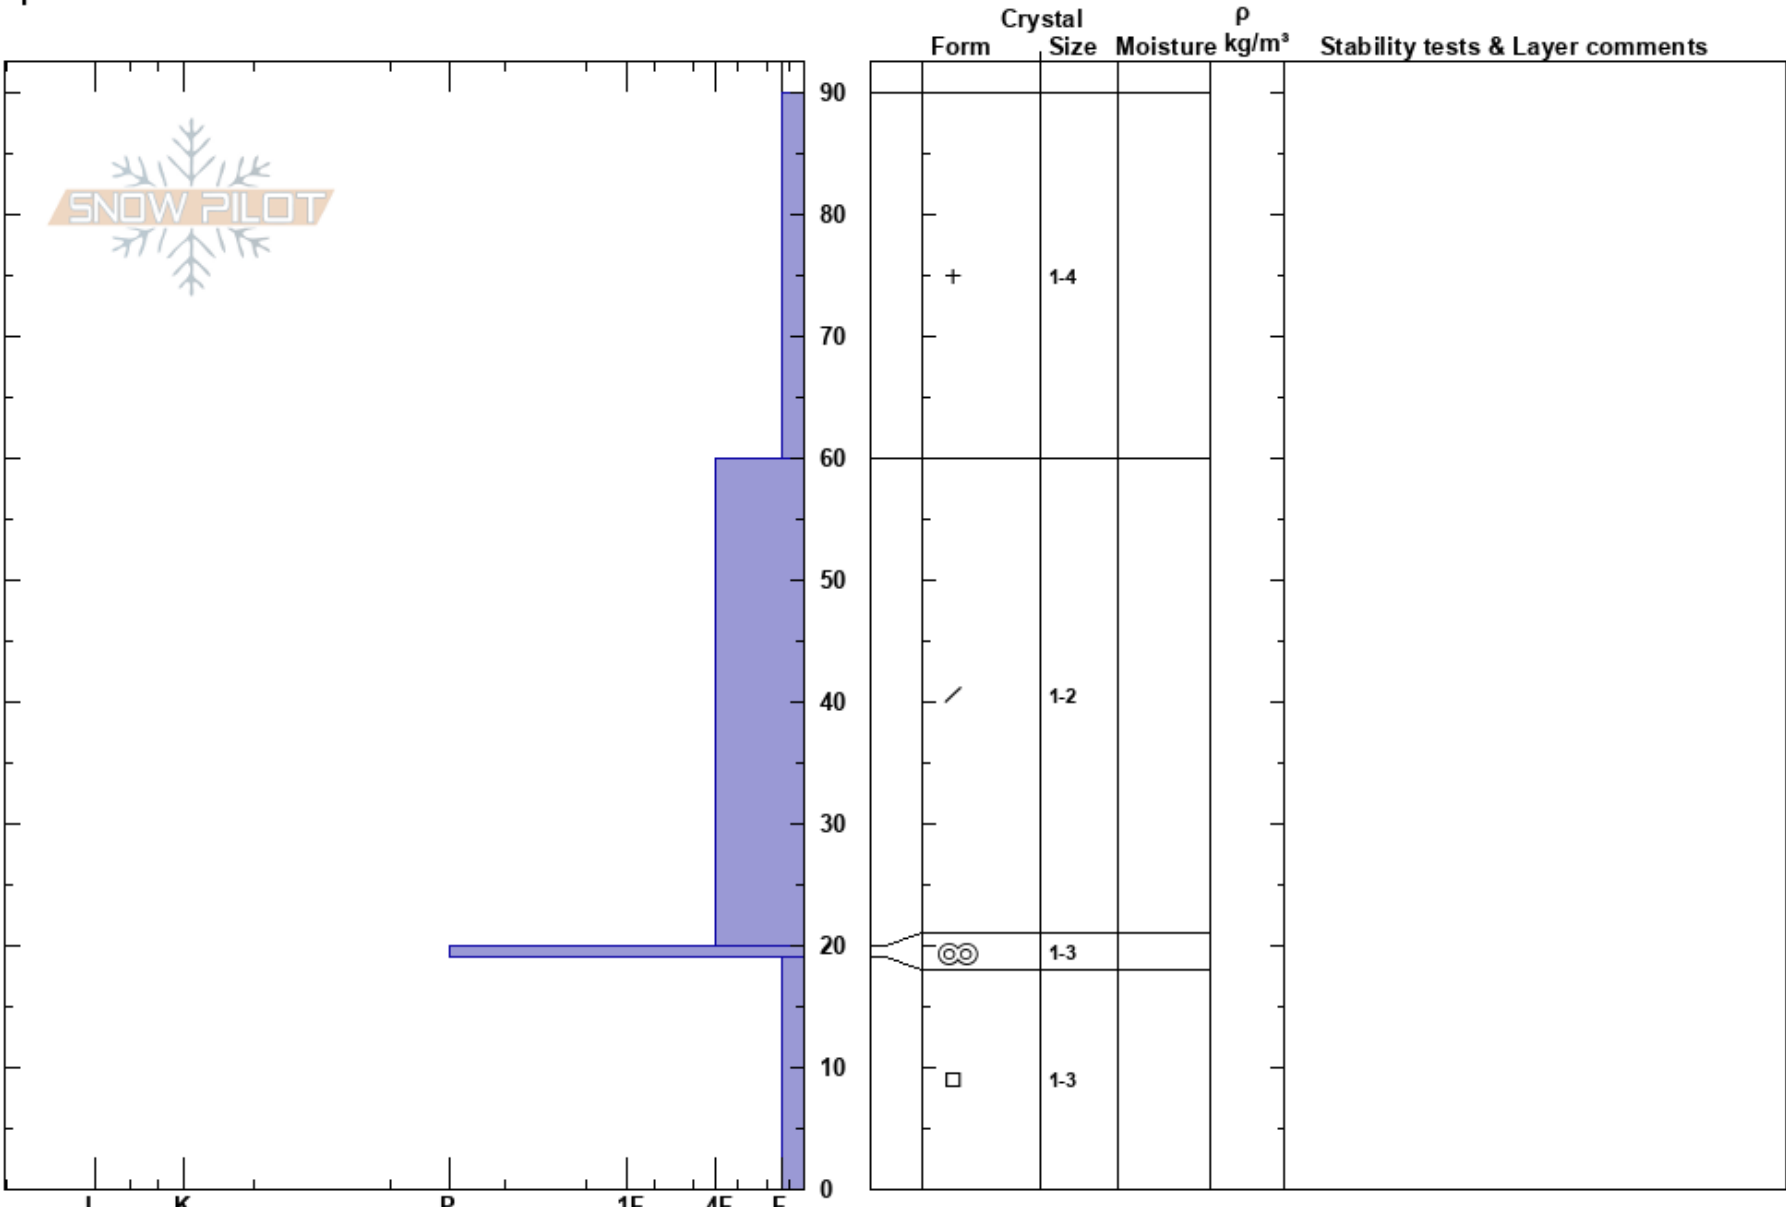

Catherines Pass
 Wasatch Range
 UT
 Elevation: 10040 ft
 Aspect: 35°
 Specifics:

Quinn Graves
 12/01/2023 - 3:00am
 Co-ord: 40.58111N, -111.60417W
 Slope Angle: 25°
 Wind Loading: no

Stability:
 Air Temperature:
 Sky Cover: OVC
 Precipitation: S1
 Wind: NW Light Breeze

HS:90
 Layer Notes:
 19-0cm: Problematic layer

Notes: I K P 1F 4F F