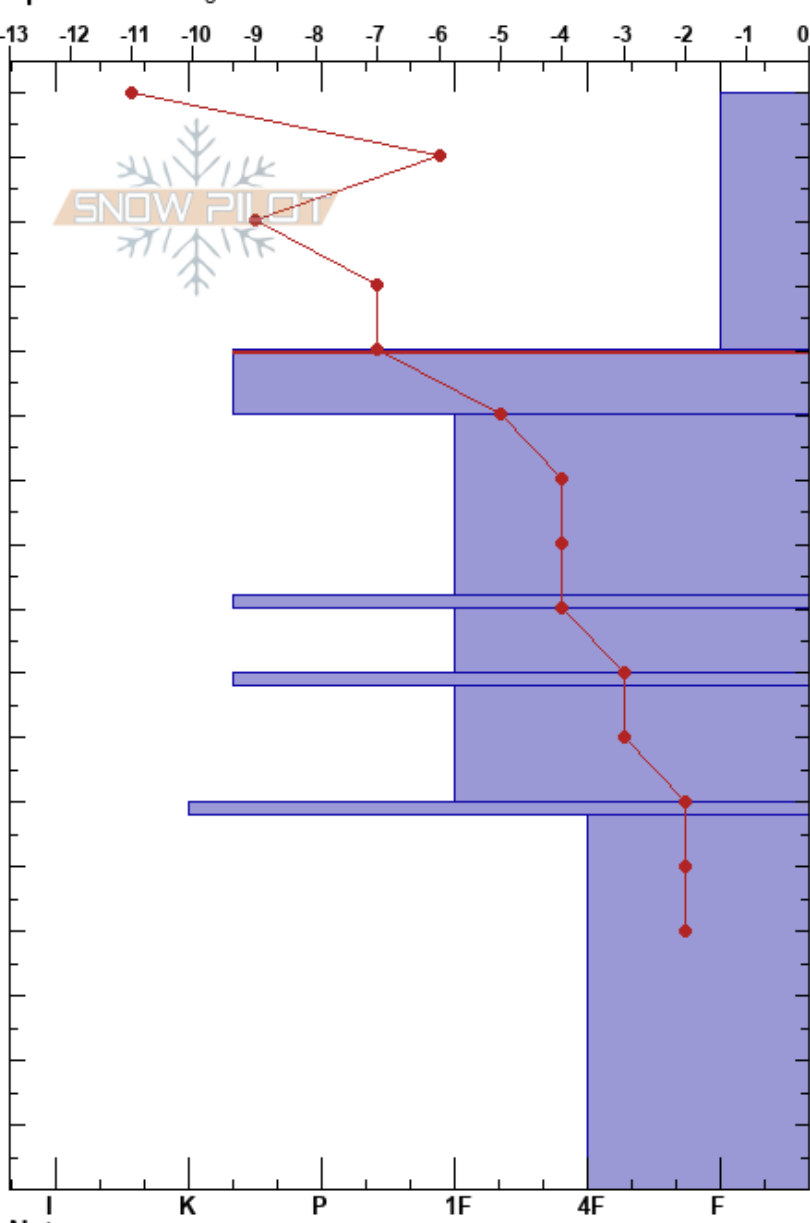

Pioneer bowl full data
 Wasatch Range
 UT
 Elevation: 9500 ft
 Aspect: NW
 Specifics: Pit dug in a Ski Area

Joseph Groot
 02/20/2019 - 10:45am
 Co-ord: 40.61656N, -111.53773W
 Slope Angle: 29°
 Wind Loading:

Stability: **HS: 170**
 Air Temperature: -10°C **PF: 30** 130-120cm: Problematic layer
 Sky Cover: FEW **PS: 10**
 Precipitation: NO
 Wind: Calm

Form	Crystal		ρ kg/m ³	Stability tests & Layer comments
	Size	Moisture		
□	1			
⊙⊙	0.5			← STE @130cm
⊕	1			
⊙⊙				
□	1.5			
⊙⊙				
□	1.5-2			
⊙⊙				
□	2.5-3			