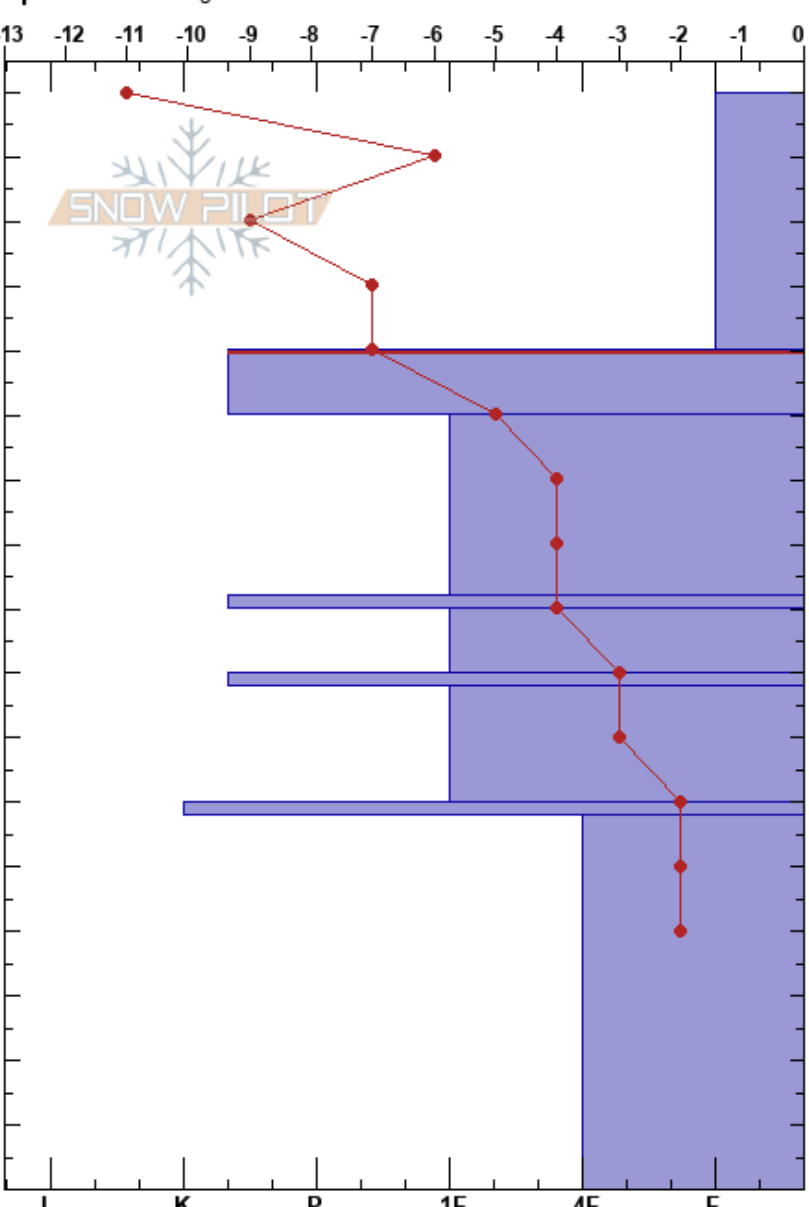

Pioneer bowl full data
 Wasatch Range
 UT
 Elevation: 9500 ft
 Aspect: NW
 Specifics: Pit dug in a Ski Area

Joseph Groot
 02/20/2019 - 10:45am
 Co-ord: 40.61656N, -111.53773W
 Slope Angle: 29°
 Wind Loading:

Stability: **HS: 170**
 Air Temperature: -10°C **PF: 30** 130-120cm: Problematic layer
 Sky Cover: FEW **PS: 10**
 Precipitation: NO
 Wind: Calm

Form	Crystal		Moisture	ρ kg/m ³	Stability tests & Layer comments
	Size				
☐	1				
⊗⊗	0.5				← STE @130cm
⊗	1				
⊗⊗					
☐	1.5				
⊗⊗					
☐	1.5-2				
⊗⊗					
☐	2.5-3				
					ECTX
					CTN