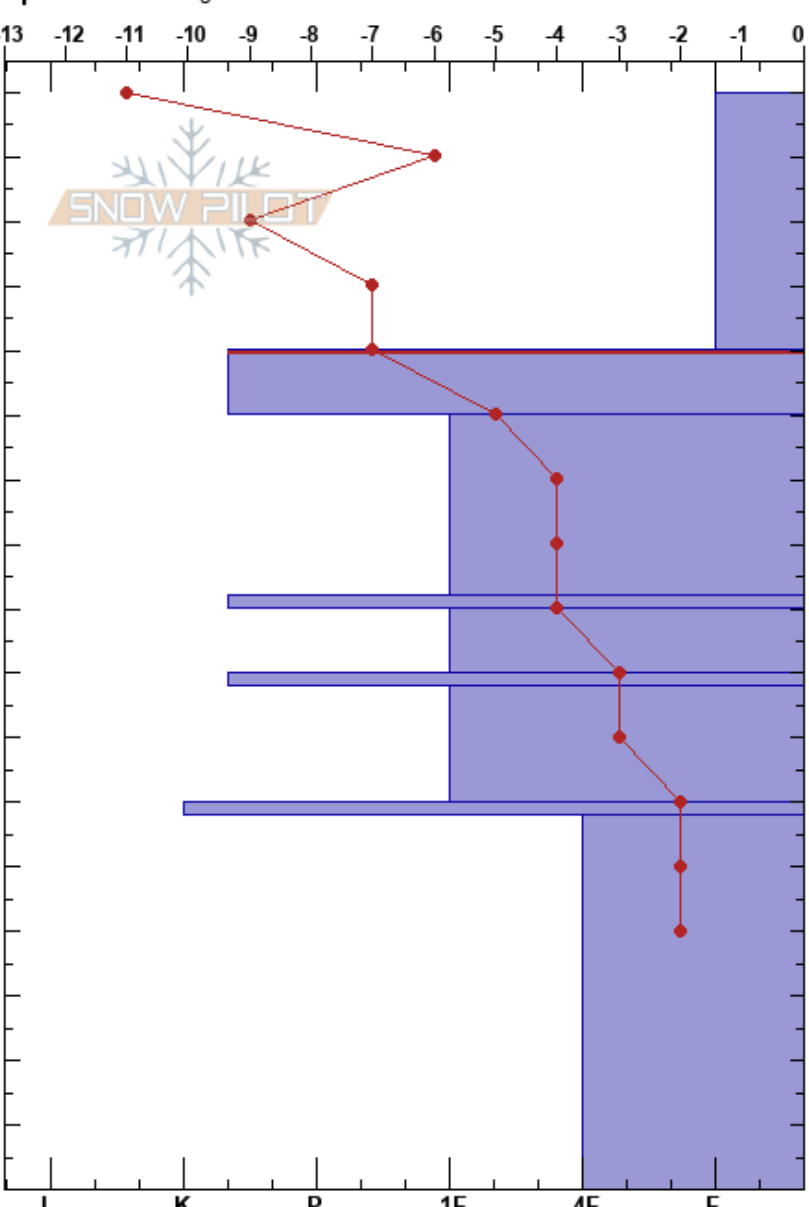

Pioneer bowl full data
 Wasatch Range
 UT
 Elevation: 9500 ft
 Aspect: NW
 Specifics: Pit dug in a Ski Area

Joseph Groot
 02/20/2019 - 10:45am
 Co-ord: 40.61656N, -111.53773W
 Slope Angle: 29°
 Wind Loading:

Stability: **HS: 170**
 Air Temperature: -10°C **PF: 30** 130-120cm: Problematic layer
 Sky Cover: FEW **PS: 10**
 Precipitation: NO
 Wind: Calm

Form	Crystal		ρ kg/m ³	Stability tests & Layer comments
	Size	Moisture		
□	1			
⊙⊙	0.5			← STE @130cm
⊕	1			
⊙⊙				
□	1.5			
⊙⊙				
□	1.5-2			
⊙⊙				
□	2.5-3			