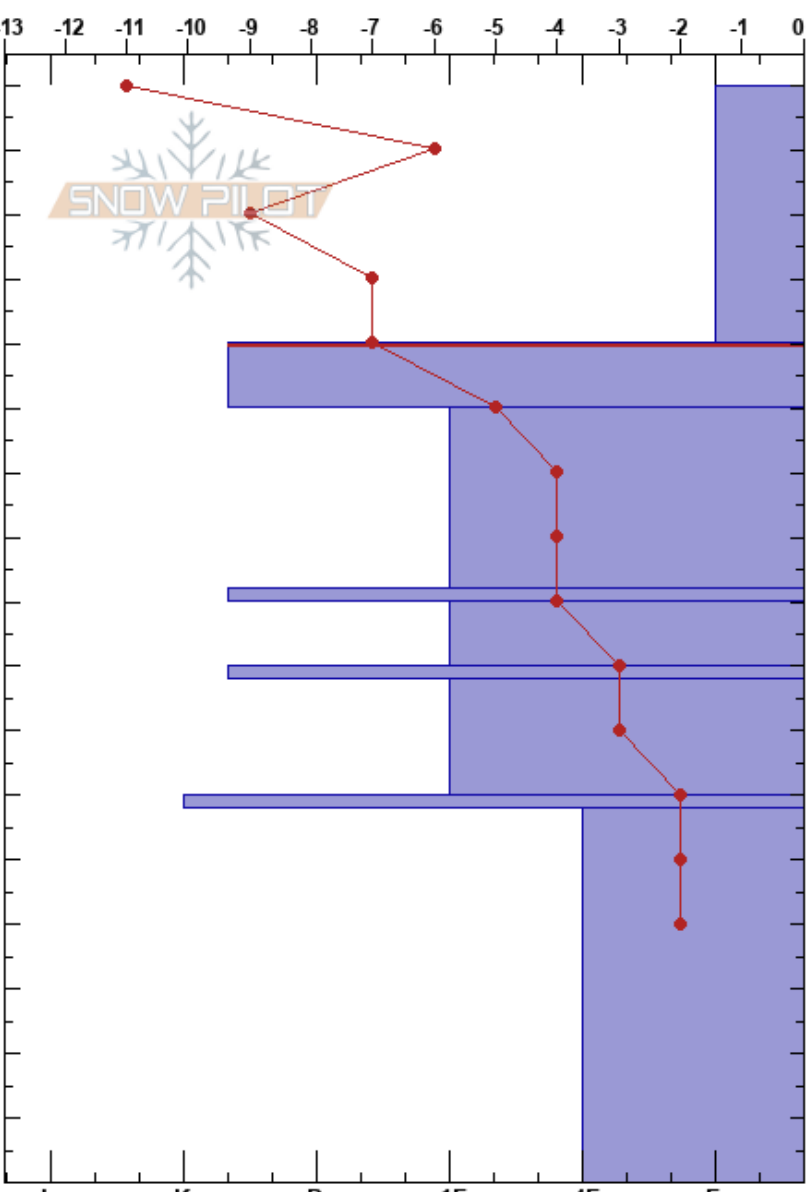

Pioneer bowl full data
 Wasatch Range
 UT
 Elevation: 9500 ft
 Aspect: NW
 Specifics: Pit dug in a Ski Area

Joseph Groot
 02/20/2019 - 10:45am
 Co-ord: 40.61656N, -111.53773W
 Slope Angle: 29°
 Wind Loading:

Stability: **HS: 170**
 Air Temperature: -10°C **PF: 30** 130-120cm: Problematic layer
 Sky Cover: FEW **PS: 10**
 Precipitation: NO
 Wind: Calm

Form	Crystal		ρ kg/m ³	Stability tests & Layer comments
	Size	Moisture		
□	1			
⊗	0.5			← STE @130cm
⊗	1			
⊗	1.5			
⊗	1.5-2			
⊗	2.5-3			