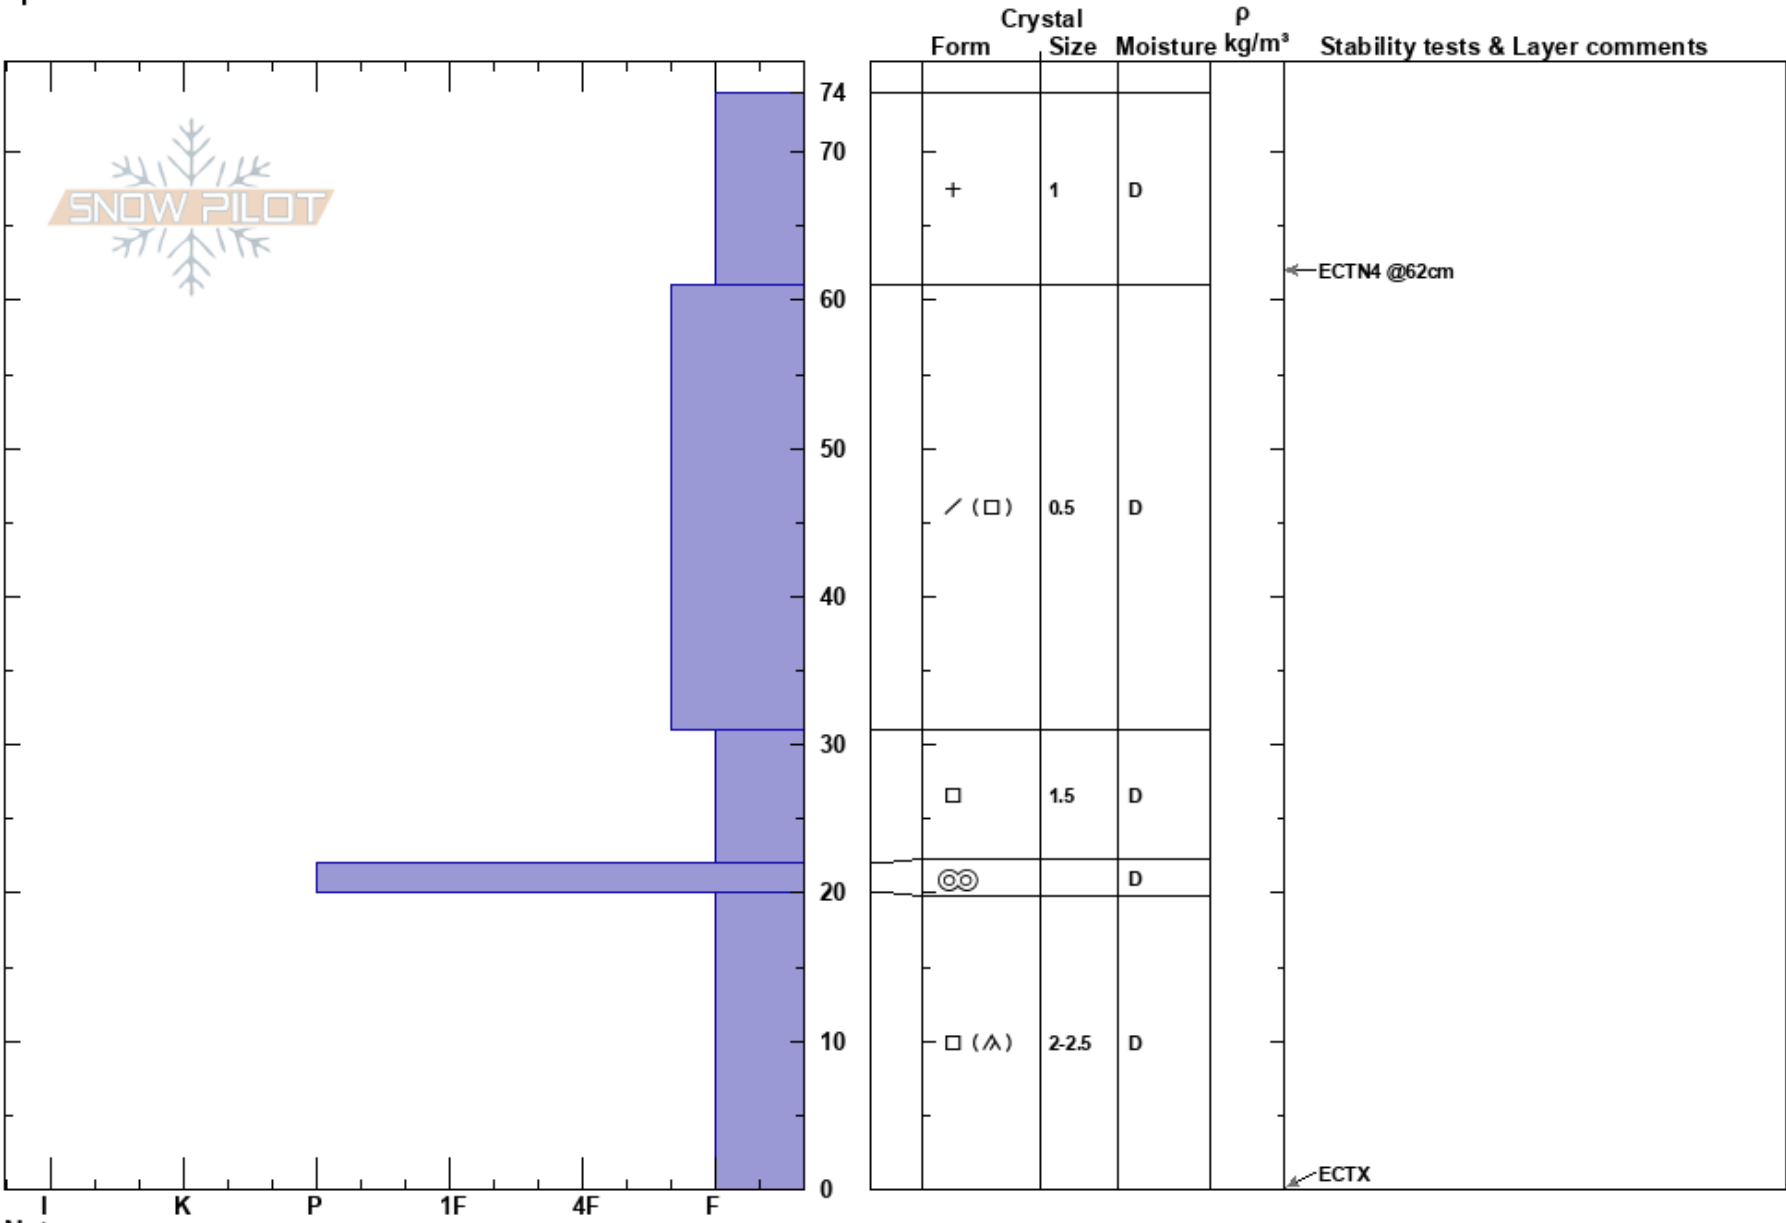

Richmond Ridge  
 Aspen Snowmass  
 CO  
 Elevation: 11000 ft  
 Aspect: NE  
 Specifics:

Chris Edwards  
 12/01/2023 - 12:00pm  
 Co-ord: 39.13720N, -106.80848E  
 Slope Angle: 25°  
 Wind Loading: no

Stability: Good  
 Air Temperature: -9°C  
 Sky Cover: OVC  
 Precipitation: S1  
 Wind: W Calm  
 HS: 74  
 PF: 65  
 PS: 30  
 20-0cm: Problematic layer

Notes: