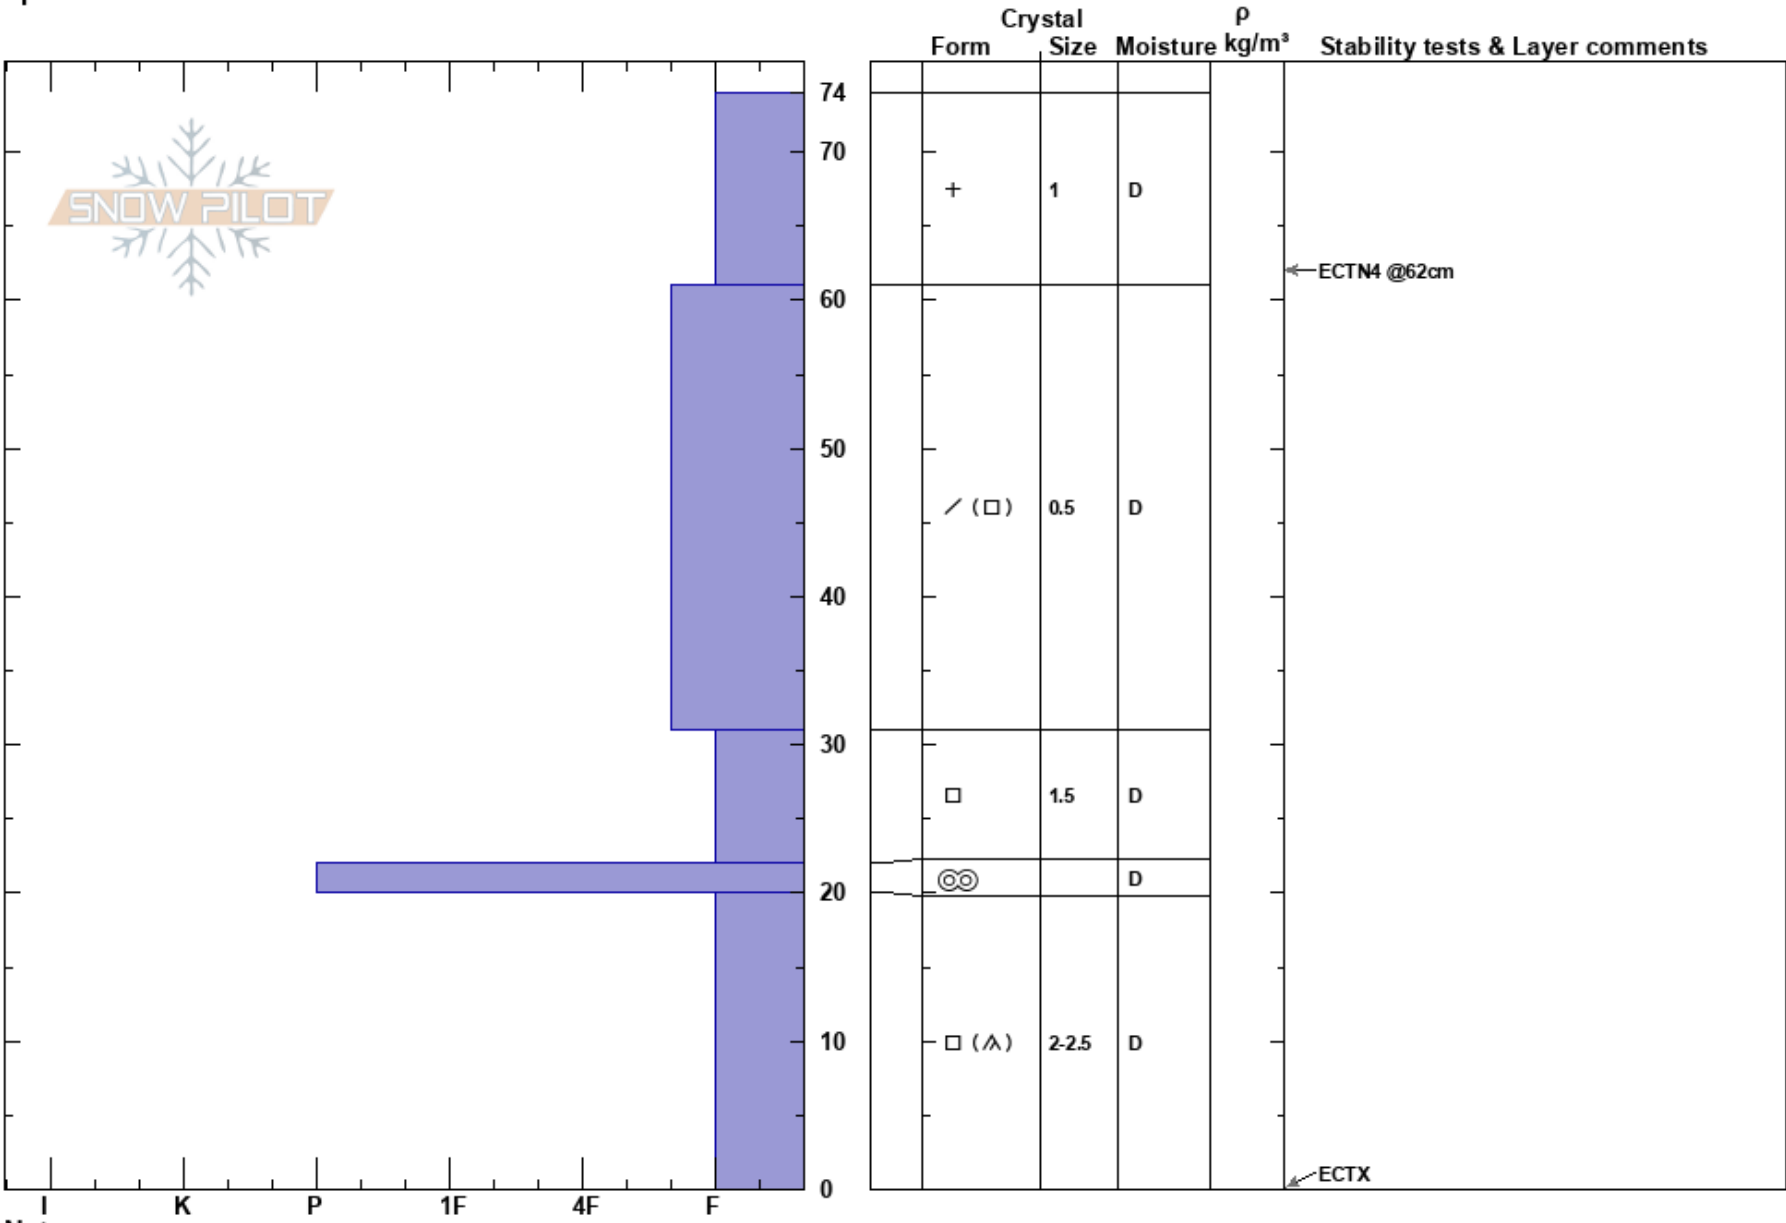

Richmond Ridge
 Aspen Snowmass
 CO
 Elevation: 11000 ft
 Aspect: NE
 Specifics:

Chris Edwards
 12/01/2023 - 12:00pm
 Co-ord: 39.13720N, -106.80848E
 Slope Angle: 25°
 Wind Loading: no

Stability: Good
 Air Temperature: -9°C
 Sky Cover: OVC
 Precipitation: S1
 Wind: W Calm

HS: 74
 PF: 65
 PS: 30
 20-0cm: Problematic layer

Notes: