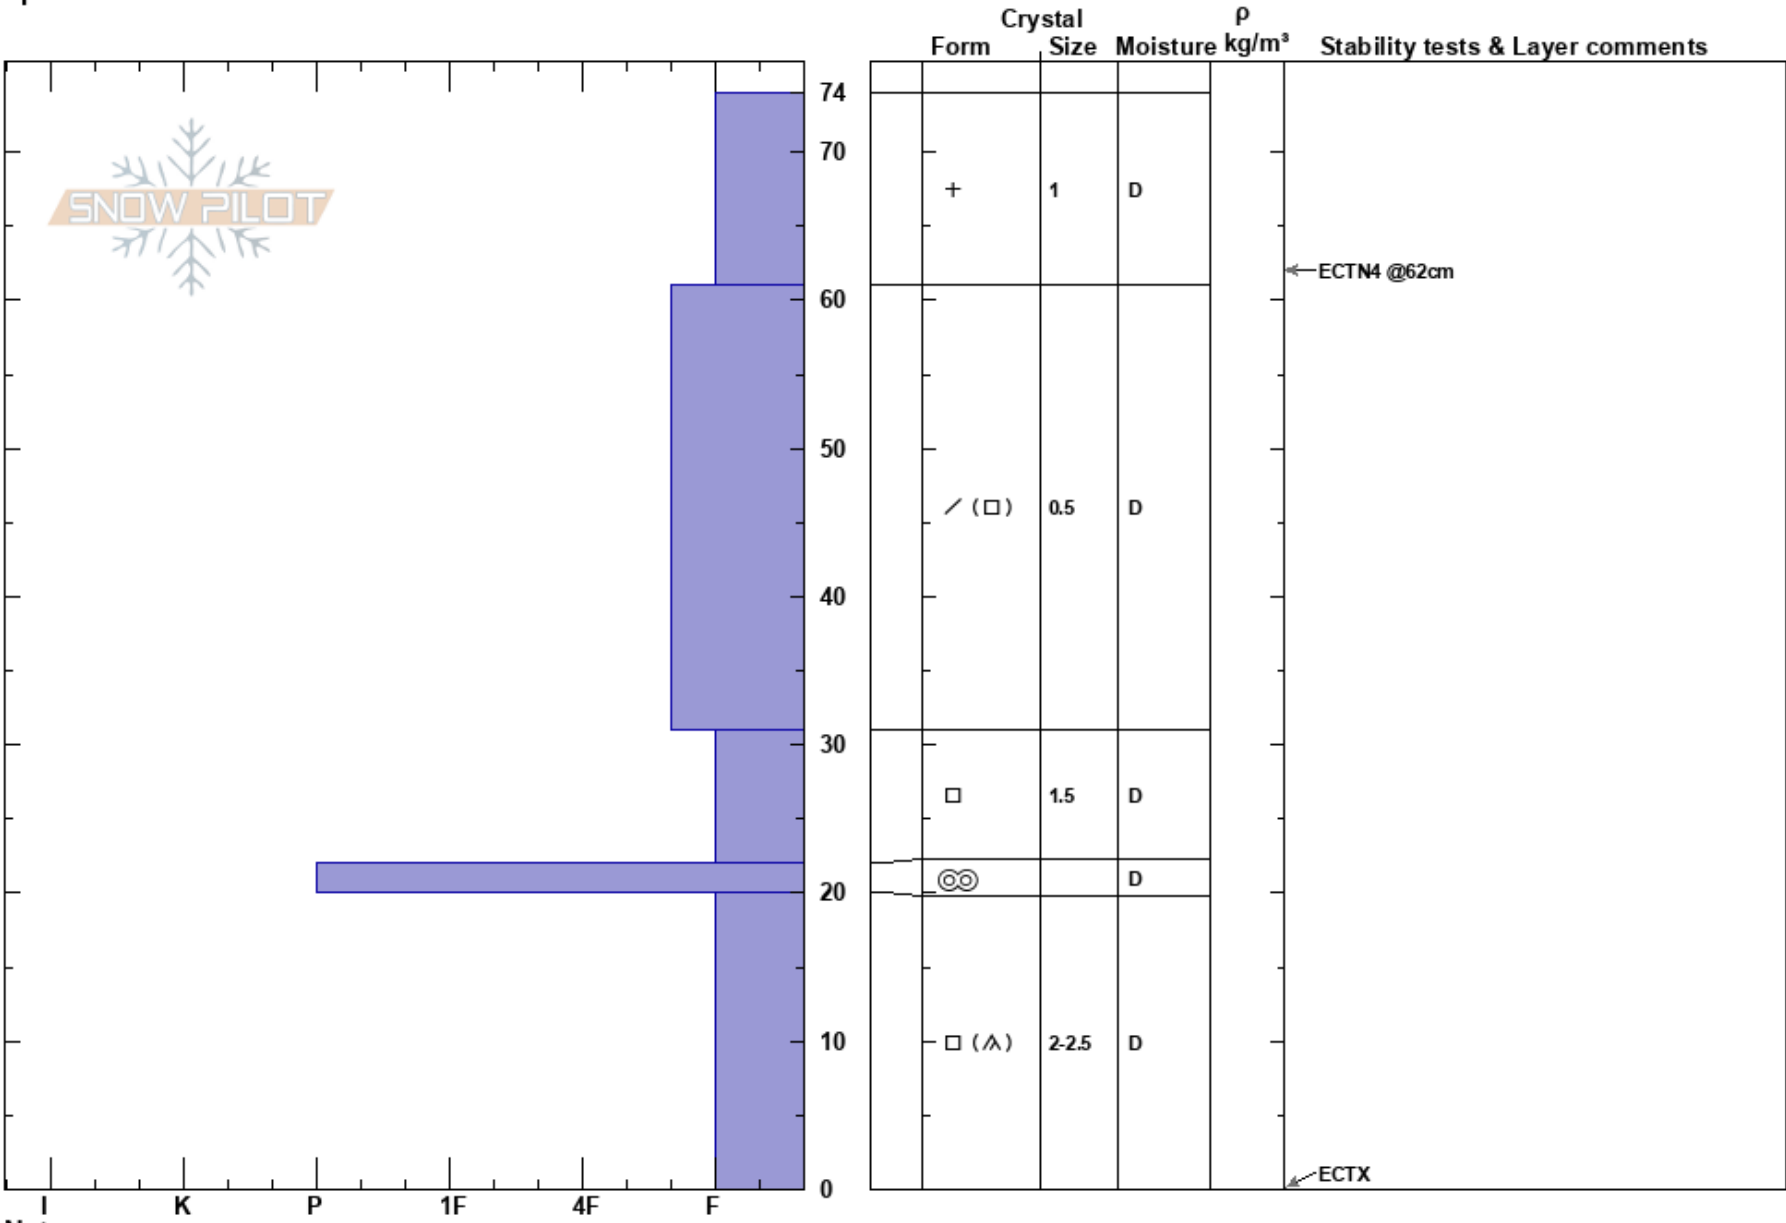

Richmond Ridge  
 Aspen Snowmass  
 CO  
 Elevation: 11000 ft  
 Aspect: NE  
 Specifics:

Chris Edwards  
 12/01/2023 - 12:00pm  
 Co-ord: 39.13720N, -106.80848E  
 Slope Angle: 25°  
 Wind Loading: no

Stability: Good  
 Air Temperature: -9°C  
 Sky Cover: OVC  
 Precipitation: S1  
 Wind: W Calm

HS: 74  
 PF: 65  
 PS: 30  
 20-0cm: Problematic layer

Notes: