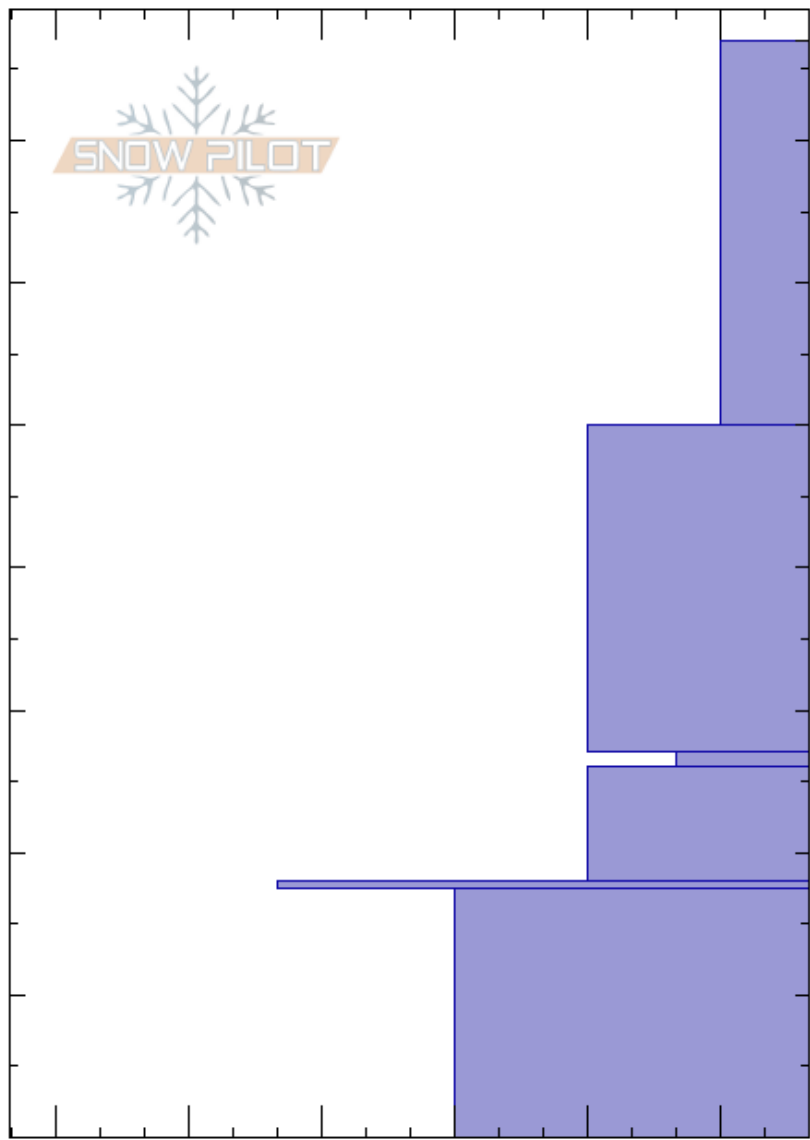

Cathrine's Pass
 Wasatch Range
 UT
 Elevation: 10027 ft
 Aspect: 84°
 Specifics:

Trevor Katz
 12/01/2023 - 3:00pm
 Co-ord: 40.58090N, -111.60404W
 Slope Angle: 24°
 Wind Loading:

Stability: HS:77
 Air Temperature: 17.5-0cm: Sintering & Grass present
 Sky Cover: OVC
 Precipitation: S2
 Wind: E Light Breeze

Crystal Form	Crystal Size	Moisture	ρ kg/m ³	Stability tests & Layer comments
+	2			
+	2			
/	1			
□ (V)	2 (6)			← ECTN29 @27cm
□	2			
⊙				
□	4			17.5-0cm: Sintering & Grass present

Notes: