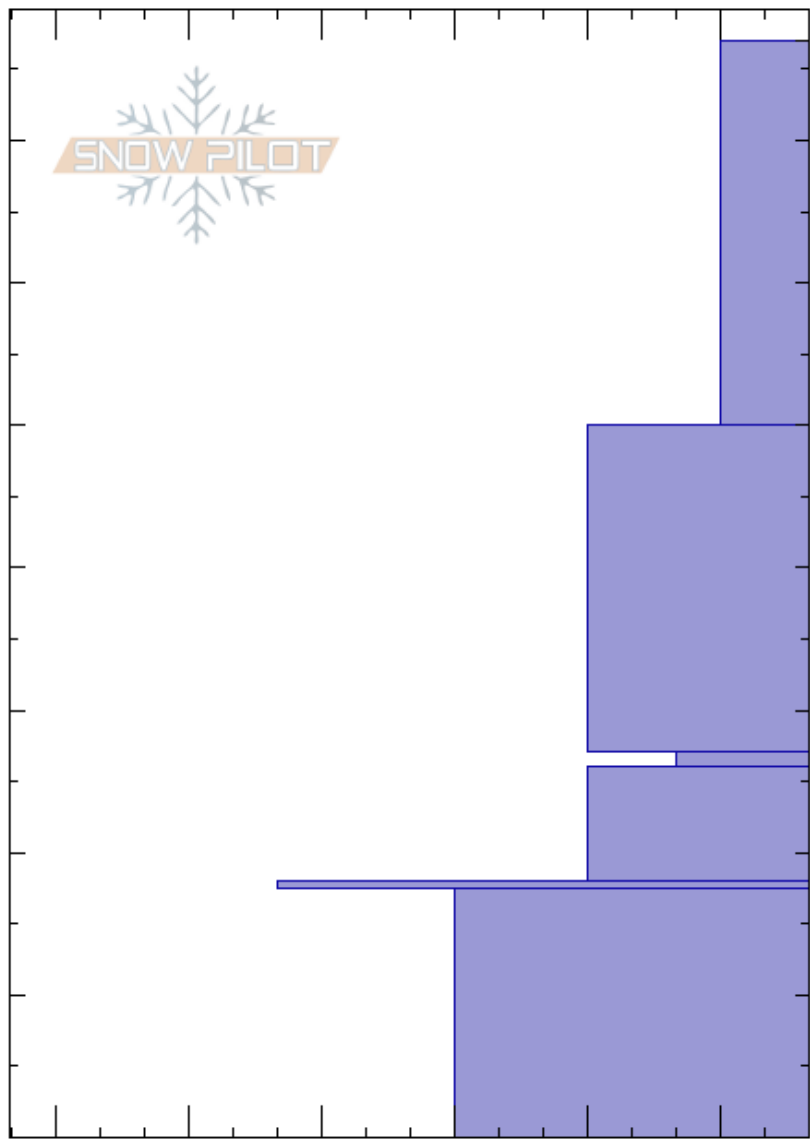

Cathrine's Pass
 Wasatch Range
 UT
 Elevation: 10027 ft
 Aspect: 84°
 Specifics:

Trevor Katz
 12/01/2023 - 3:00pm
 Co-ord: 40.58090N, -111.60404W
 Slope Angle: 24°
 Wind Loading:

Stability: HS:77
 Air Temperature: 17.5-0cm: Sintering & Grass present
 Sky Cover: OVC
 Precipitation: S2
 Wind: E Light Breeze

Height (ft)	Crystal		Moisture	ρ kg/m ³	Stability tests & Layer comments
	Form	Size			
77	+	2			
70					
60	+	2			
50					
40	/	1			
30					
27	□ (V)	2 (6)			← ECTN29 @27cm
20	□	2			
18	⊙⊙				
10	□	4			17.5-0cm: Sintering & Grass present
0					