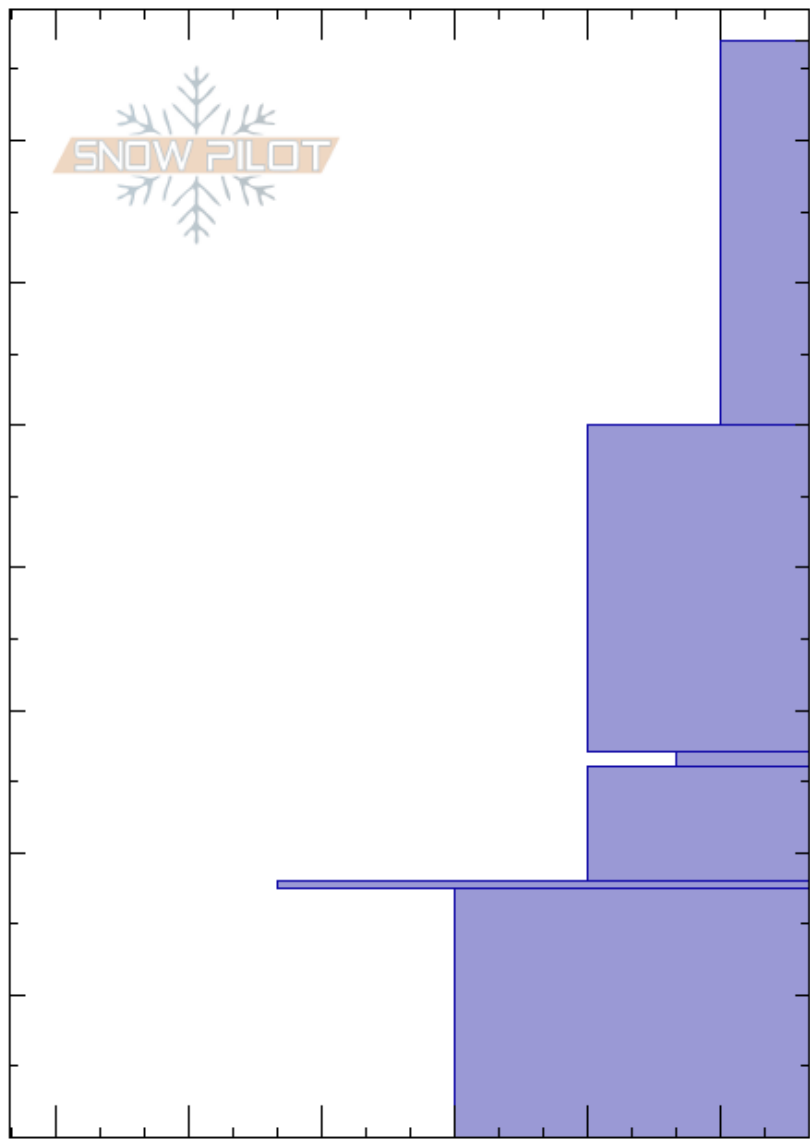

Cathrine's Pass
 Wasatch Range
 UT
 Elevation: 10027 ft
 Aspect: 84°
 Specifics:

Trevor Katz
 12/01/2023 - 3:00pm
 Co-ord: 40.58090N, -111.60404W
 Slope Angle: 24°
 Wind Loading:

Stability: HS:77
 Air Temperature: 17.5-0cm: Sintering & Grass present
 Sky Cover: OVC
 Precipitation: S2
 Wind: E Light Breeze

Height (cm)	Crystal		Moisture	ρ kg/m ³	Stability tests & Layer comments
	Form	Size			
77	+	2			
70					
60	+	2			
50					
40	/	1			
30					
27	□ (V)	2 (6)			← ECTN29 @27cm
20	□	2			
18	⊙⊙				
10	□	4			17.5-0cm: Sintering & Grass present
0					