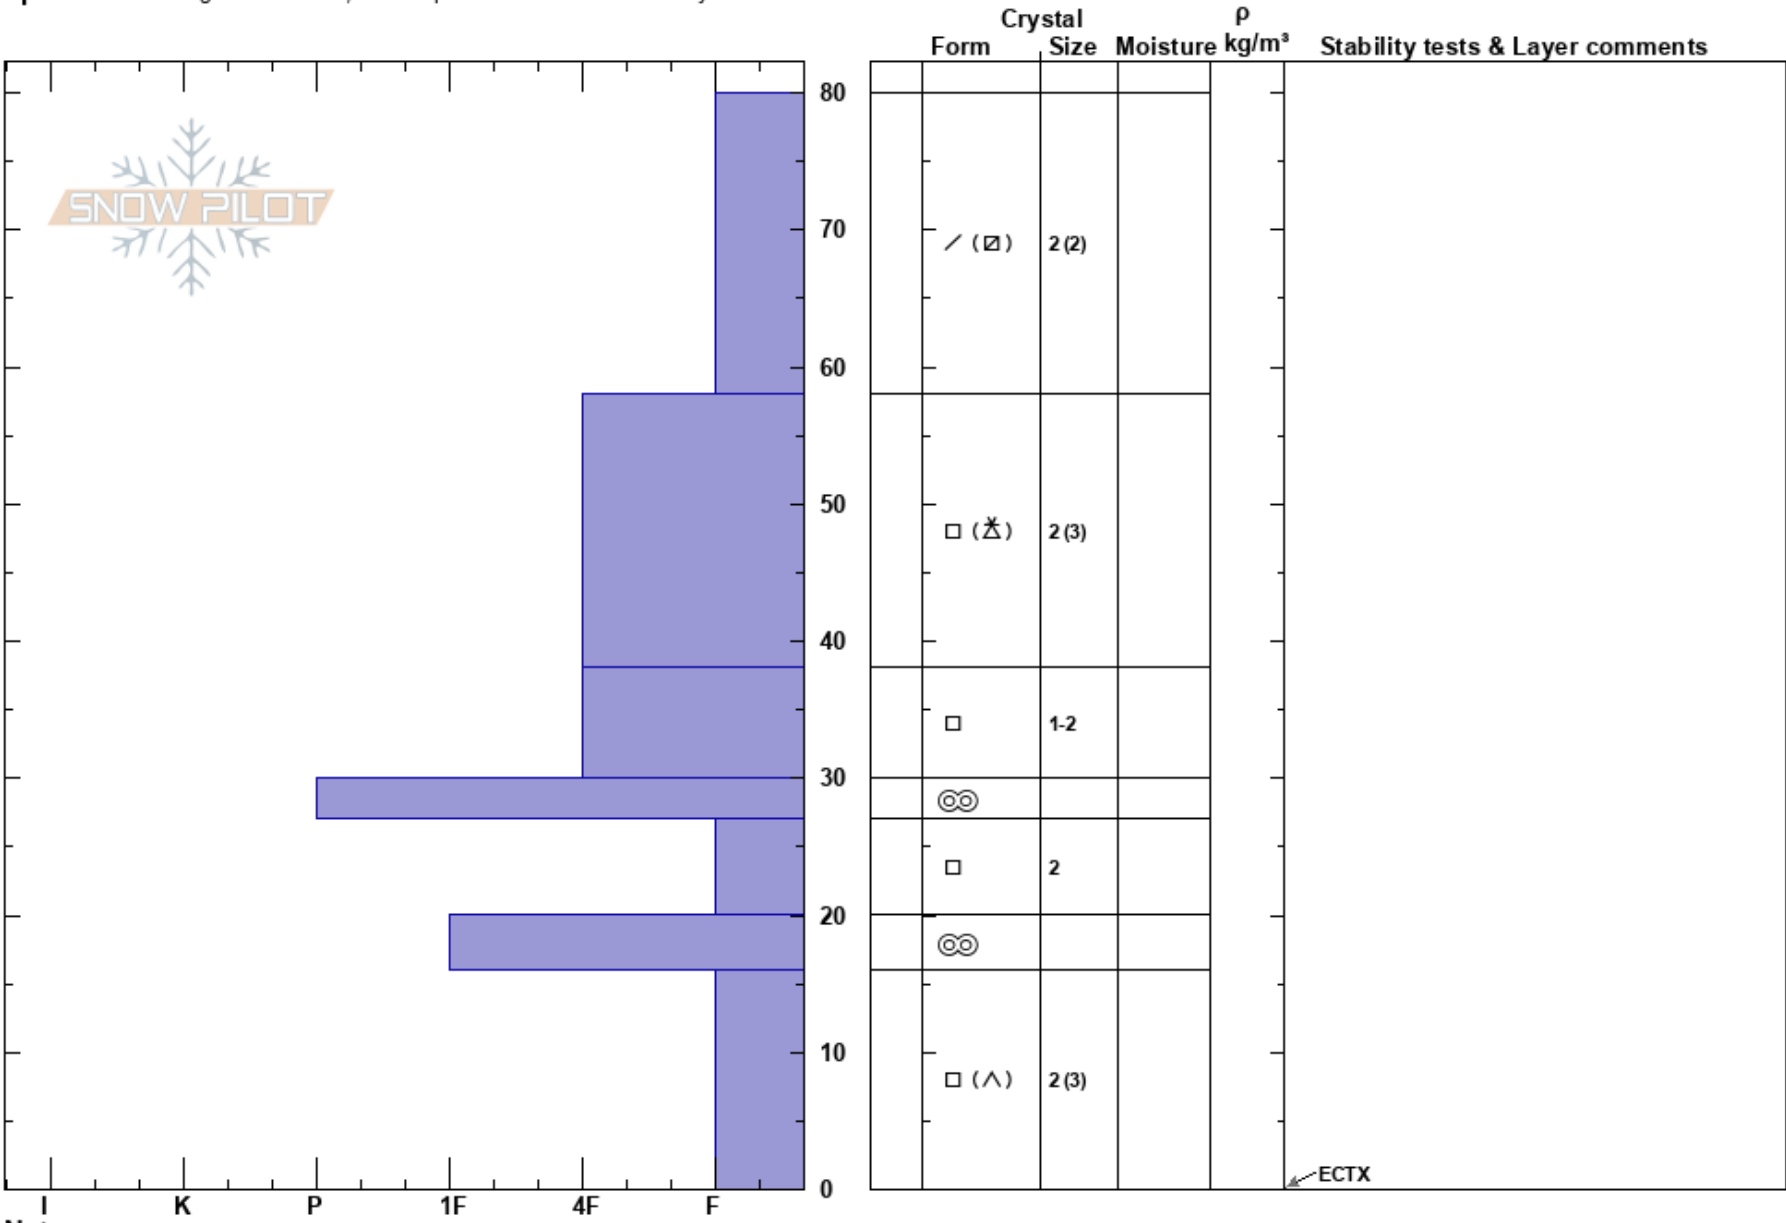

Hi Sugar Bowl SN7
 Wasatch Range
 UT
Elevation: 10600 ft
Aspect: 320°
Specifics: Pit dug in a Ski Area; Pit is representative of backcountry

James Dillon
 11/29/2023 - 2:00pm
Co-ord:
Slope Angle: 34°
Wind Loading: no

Stability: Poor
Air Temperature:
Sky Cover: SCT
Precipitation: NO
Wind: W Light Breeze

HS: 80
PF: 45
PS: 15
 27-20cm: Problematic layer

Layer Notes:

Notes: Grom Score - 6

ECTX