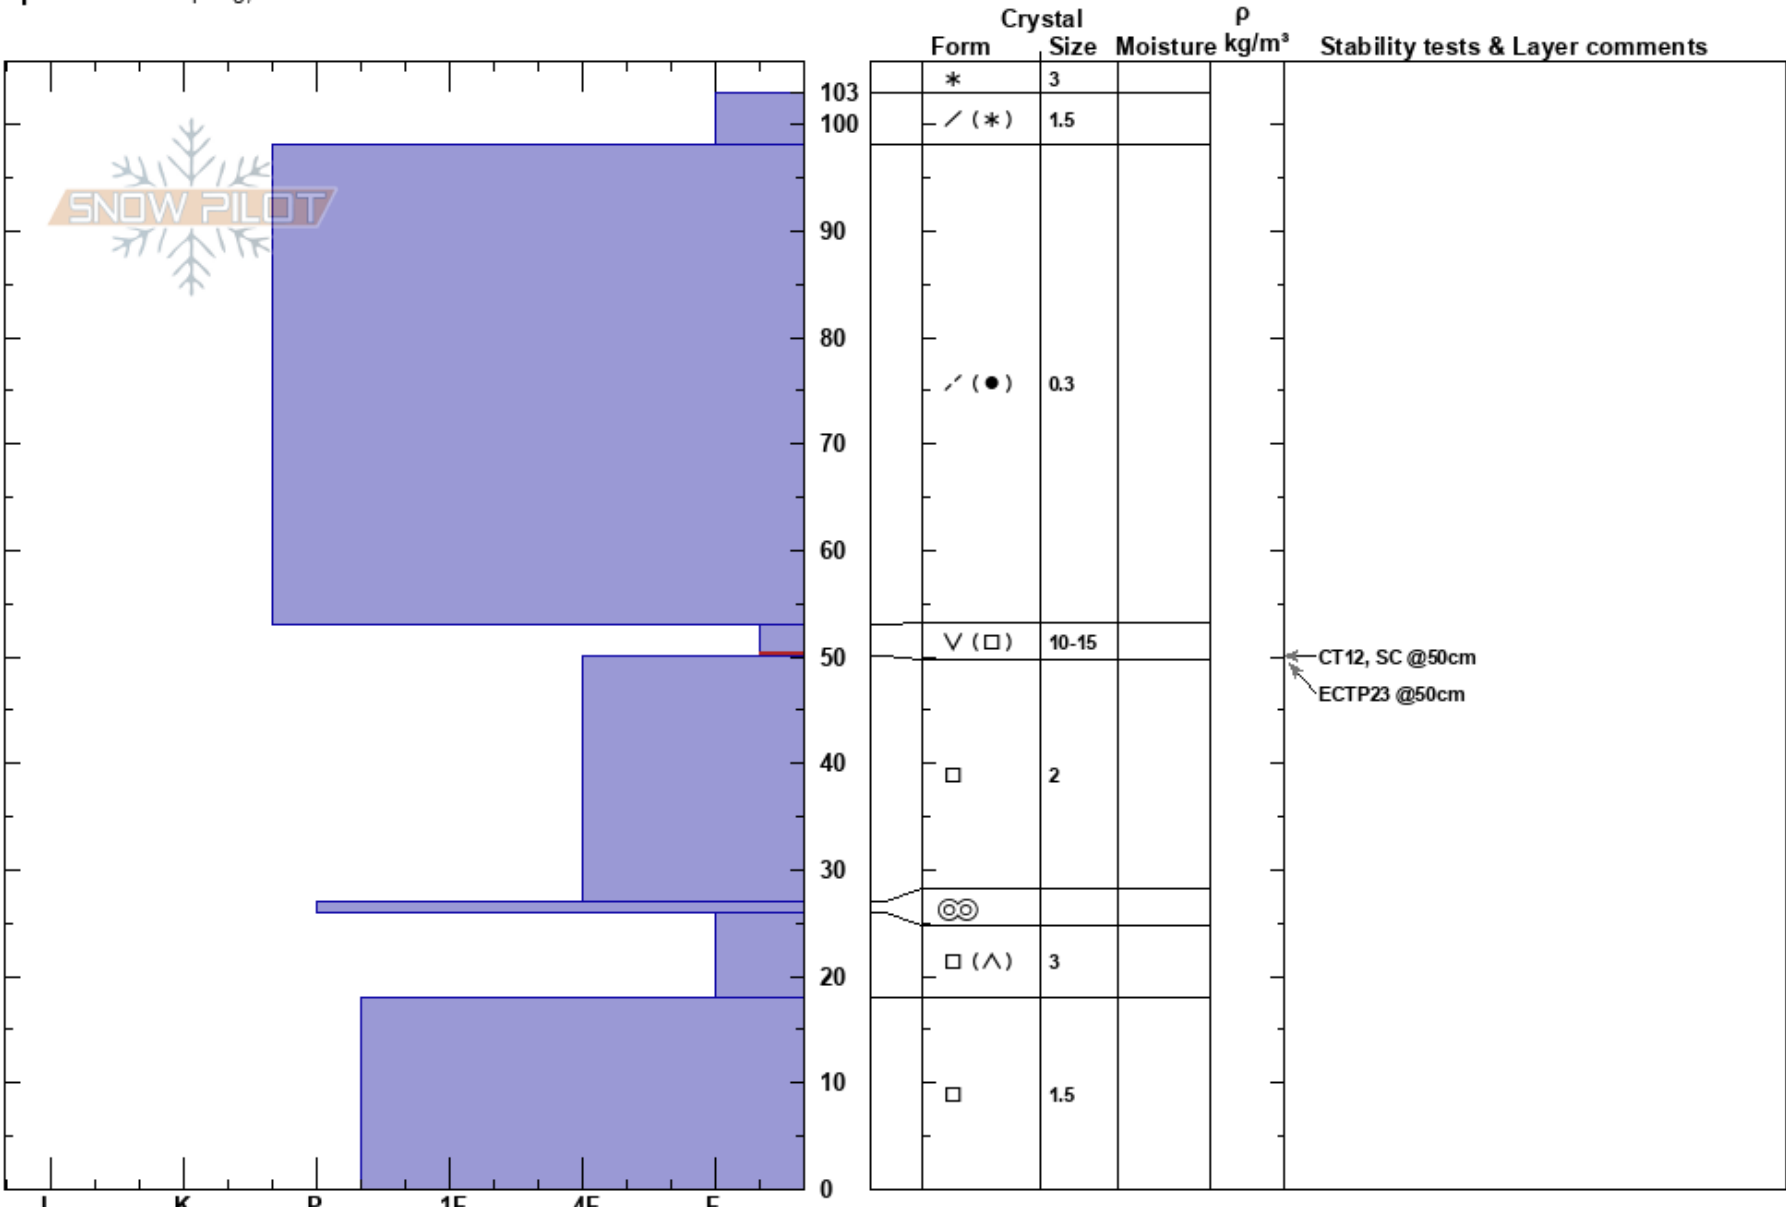

Kesänki SE
 Finland
 Elevation: 440 m
 Aspect: SE
 Specifics: Collapsing, localized

Elina Molkkari
 01/12/2023 - 11:25
 Co-ord: 35W 384083E 7501714N
 Slope Angle: 28°
 Wind Loading: previous

Stability:
 Air Temperature: -12°C
 Sky Cover: FEW
 Precipitation: NO
 Wind: N Light Breeze

HS: 103
 Layer Notes:
 53-50cm: Problematic layer

Notes: Maa kivirakkaa.