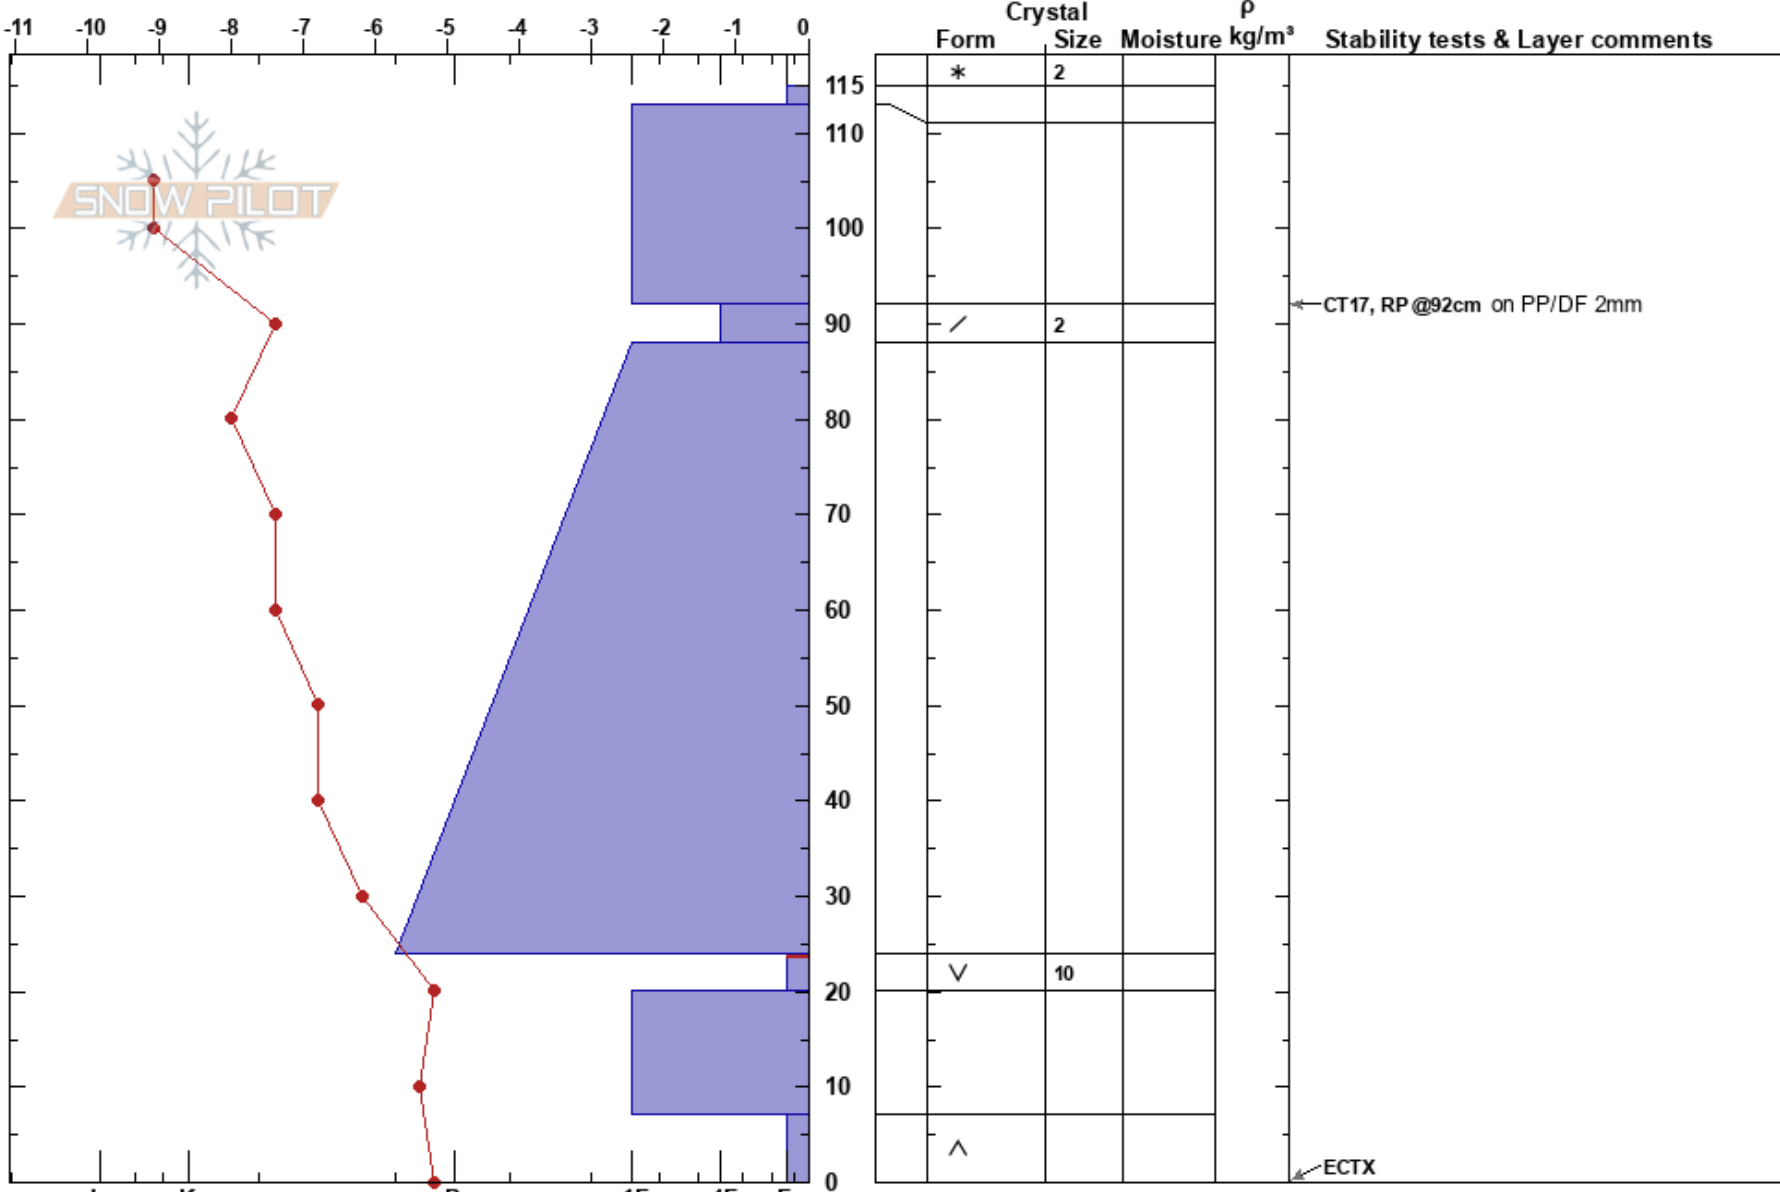

Co-ord: 35W 382770E 7501664N

Sky Cover: FEW

Elevation: 400 m

Slope Angle: 25°

Precipitation: NO

Aspect: W

Wind Loading: previous

Wind: E Light Breeze

Specifics: Collapsing, localized; Ski tracks on slope; We skied slope

Notes: Open planar slope at TL. Rocky ground. Previous wind loading from 28.-29.11.