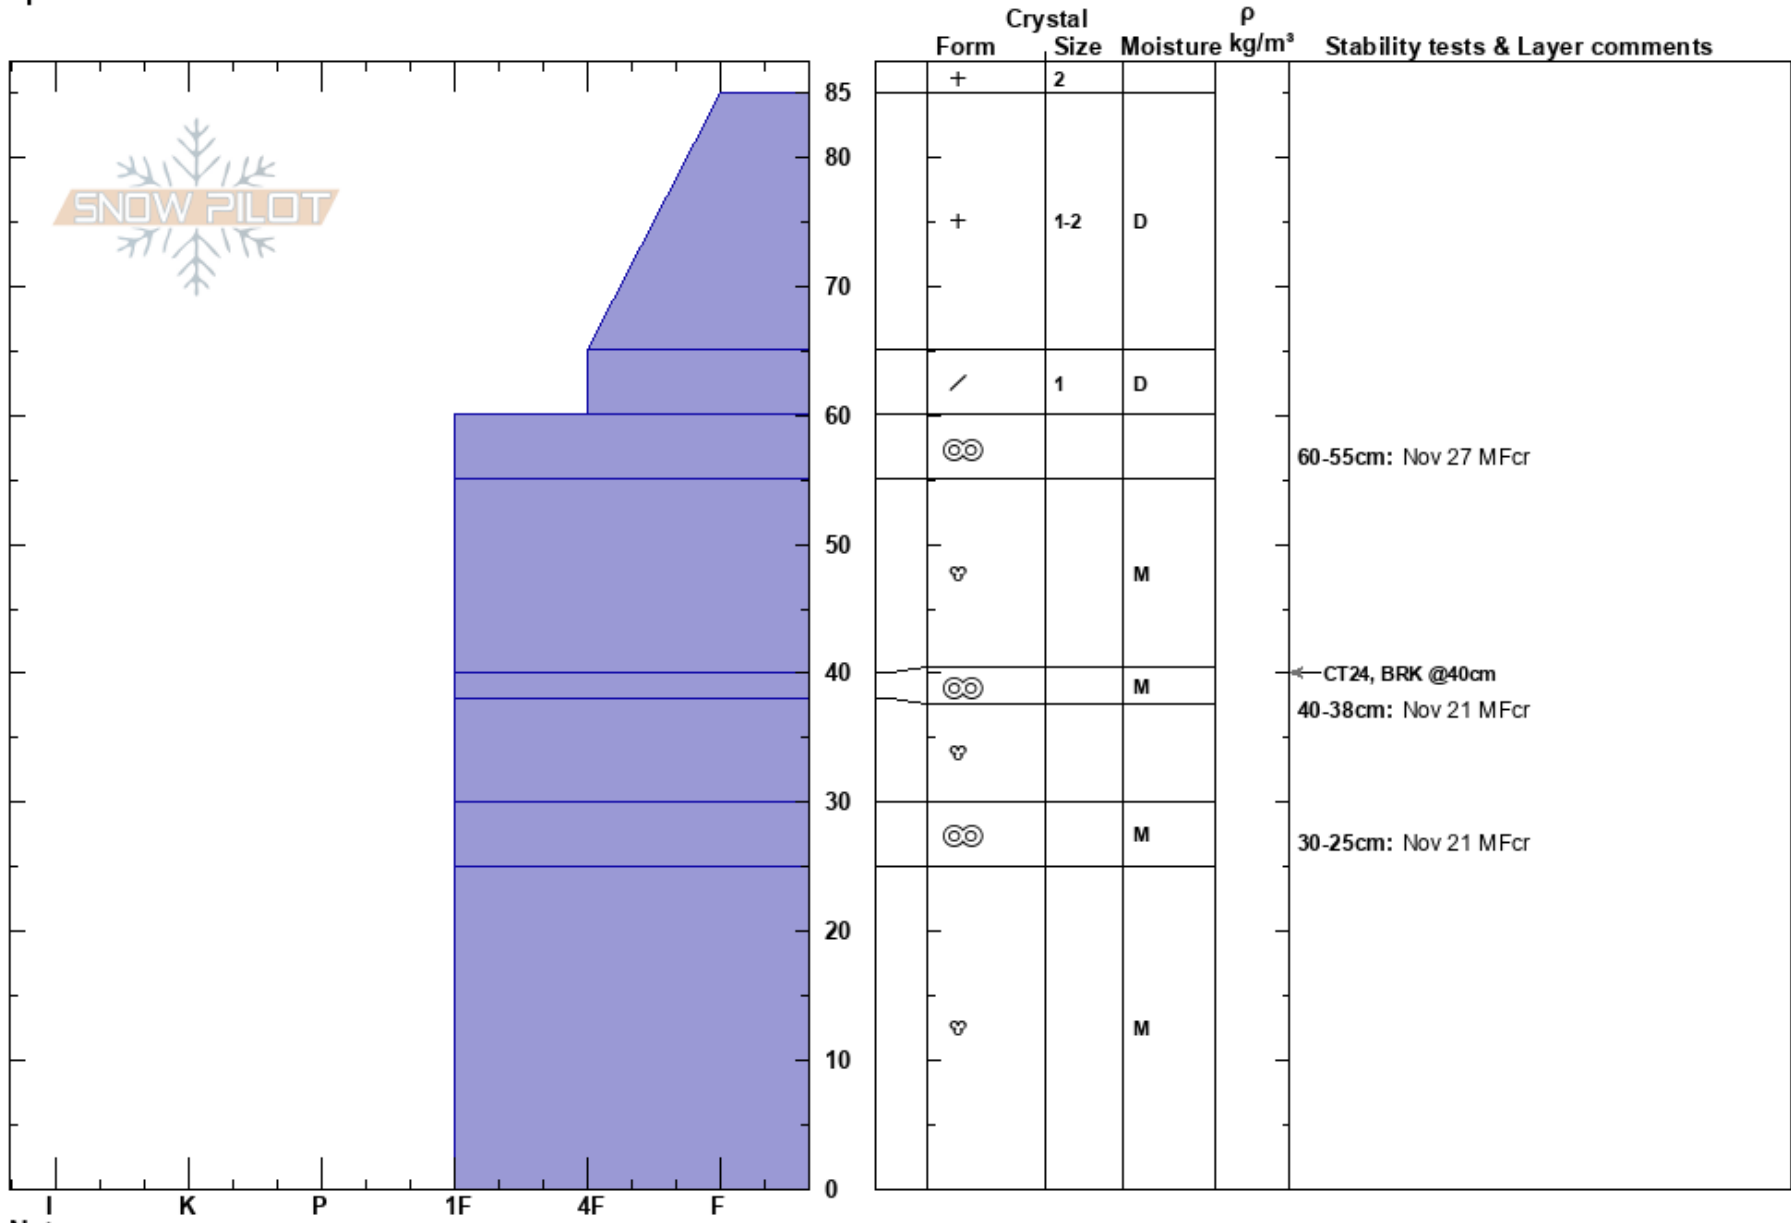

BM Switchbacks
 Coast Mountains
 BC
 Elevation: 930 m
 Aspect: SE
 Specifics:

Ascot AvTech
 01/12/2023 - 00:30
 Co-ord: 09V 436696E 6219424N
 Slope Angle: 20°
 Wind Loading:

Stability: Very Good
 Air Temperature: -1.9°C
 Sky Cover: BKN
 Precipitation: NO
 Wind: W Light Breeze

HS:85
 60-55cm: Nov 27 MFcr
 40-38cm: Nov 21 MFcr
 40-38cm: Problematic layer
 30-25cm: Nov 21 MFcr

Notes: Profile objective: Check buried MFcr and HST
 Site characteristics: Opening in trees beside road