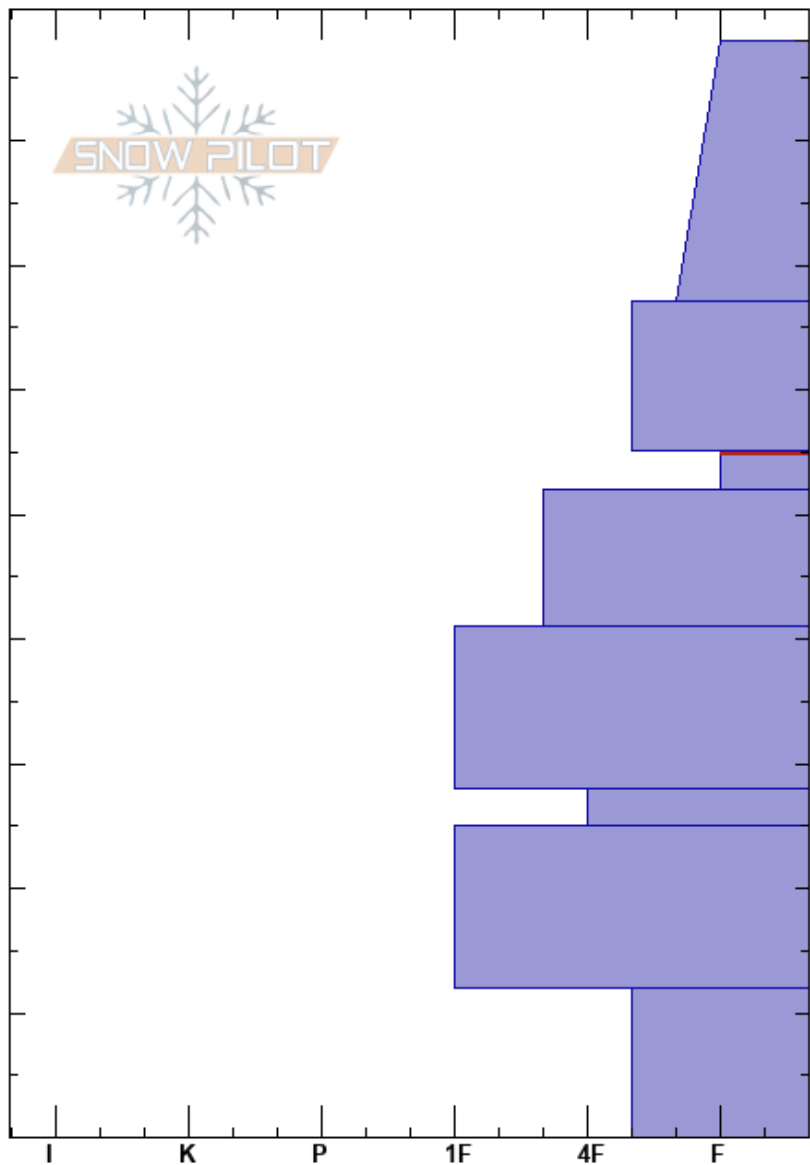

Gold Cord
 Hatcher Pass
 AK
 Elevation: 3800 ft
 Aspect: SE
 Specifics: Ski tracks on slope; We skied slope

Ryan Lewthwaite
 11/30/2023 - 1:00pm
 Co-ord: 61.79669N, -149.28476W
 Slope Angle: 31°
 Wind Loading: yes

Stability: Good
 Air Temperature: 22°F
 Sky Cover: OVC
 Precipitation: S-1
 Wind: E Light Breeze

HS: 88
 PF: 22
 PS: 14
 55-52cm: Decomposing crust
 55-52cm: Problematic layer
 28-25cm: Decomposing crust

Crystal Form	Crystal Size	Moisture	ρ kg/m ³	Stability tests & Layer comments
/r	1.5			
/	1	D		
/	1	D		
□	0.5	D		← CT14, PC @55cm ← CT22, PC @52cm 55-52cm: Decomposing crust
.	1	D		
.	1	D		
□	0.5-1	D		← STM @28cm 28-25cm: Decomposing crust
.	1	D		
⊖	1-3	D-M		← ECTX