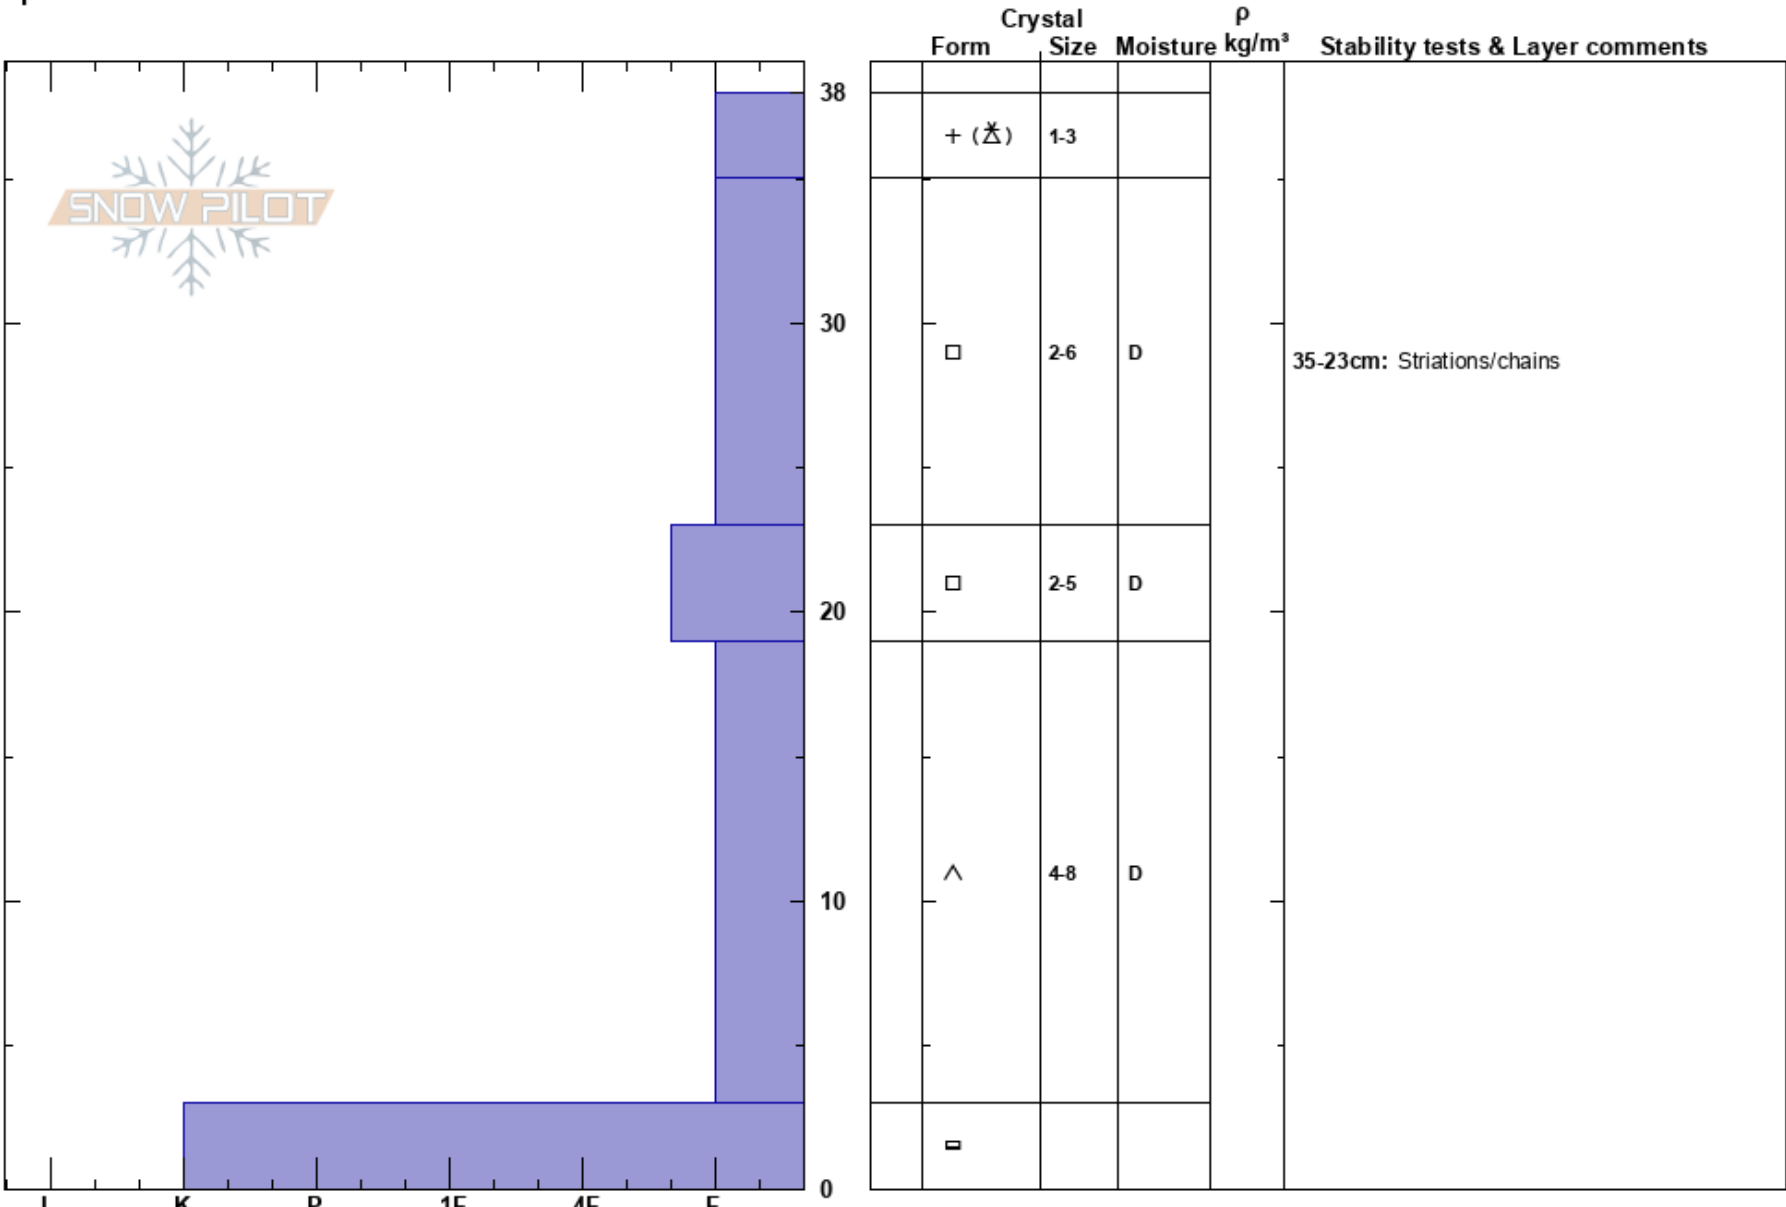

E Ridge Relay Peak
 Mount Rose
 NV
Elevation: 9560 ft
Aspect: 13°
Specifics:

Steve Reynaud
 11/30/2023 - 11:30am
Co-ord: 39.31379N, -119.93671W
Slope Angle: 29°
Wind Loading: no

Stability: Good **HS:** 38
Air Temperature: -5°C
Sky Cover: OVC
Precipitation: S-1
Wind: W Moderate

Layer Notes:
 35-23cm: Striations/chains
 19-3cm: Problematic layer

Notes: Snowpit dug in NTL terrain below ridgeline. Very weak snowpack structure with no strength. No snowpack test results-pack fell apart when trying to isolate.