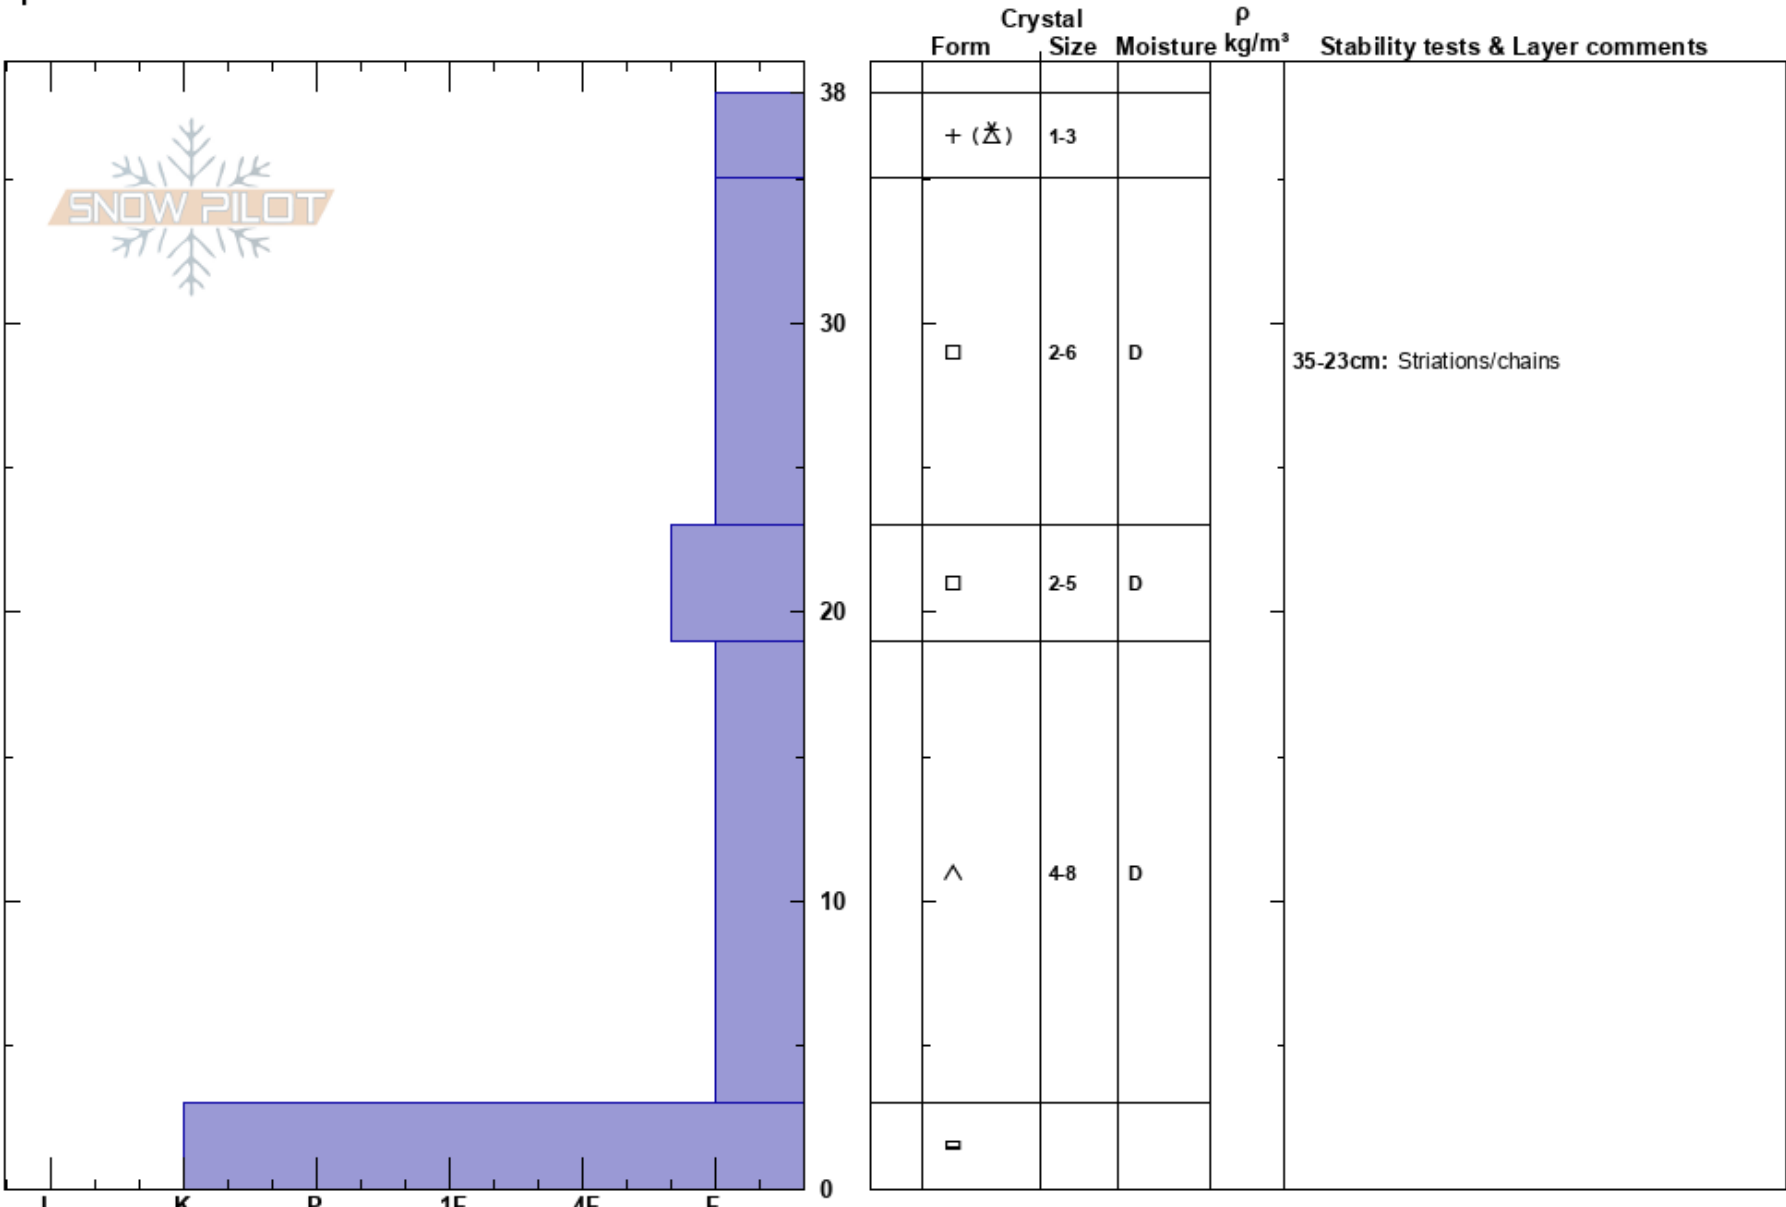

E Ridge Relay Peak
 Mount Rose
 NV
 Elevation: 9560 ft
 Aspect: 13°
 Specifics:

Steve Reynaud
 11/30/2023 - 11:30am
 Co-ord: 39.31379N, -119.93671W
 Slope Angle: 29°
 Wind Loading: no

Stability: Good
 Air Temperature: -5°C
 Sky Cover: OVC
 Precipitation: S-1
 Wind: W Moderate

HS:38
 Layer Notes:
 35-23cm: Striations/chains
 19-3cm: Problematic layer

Notes: Snowpit dug in NTL terrain below ridgeline. Very weak snowpack structure with no strength. No snowpack test results-pack fell apart when trying to isolate.