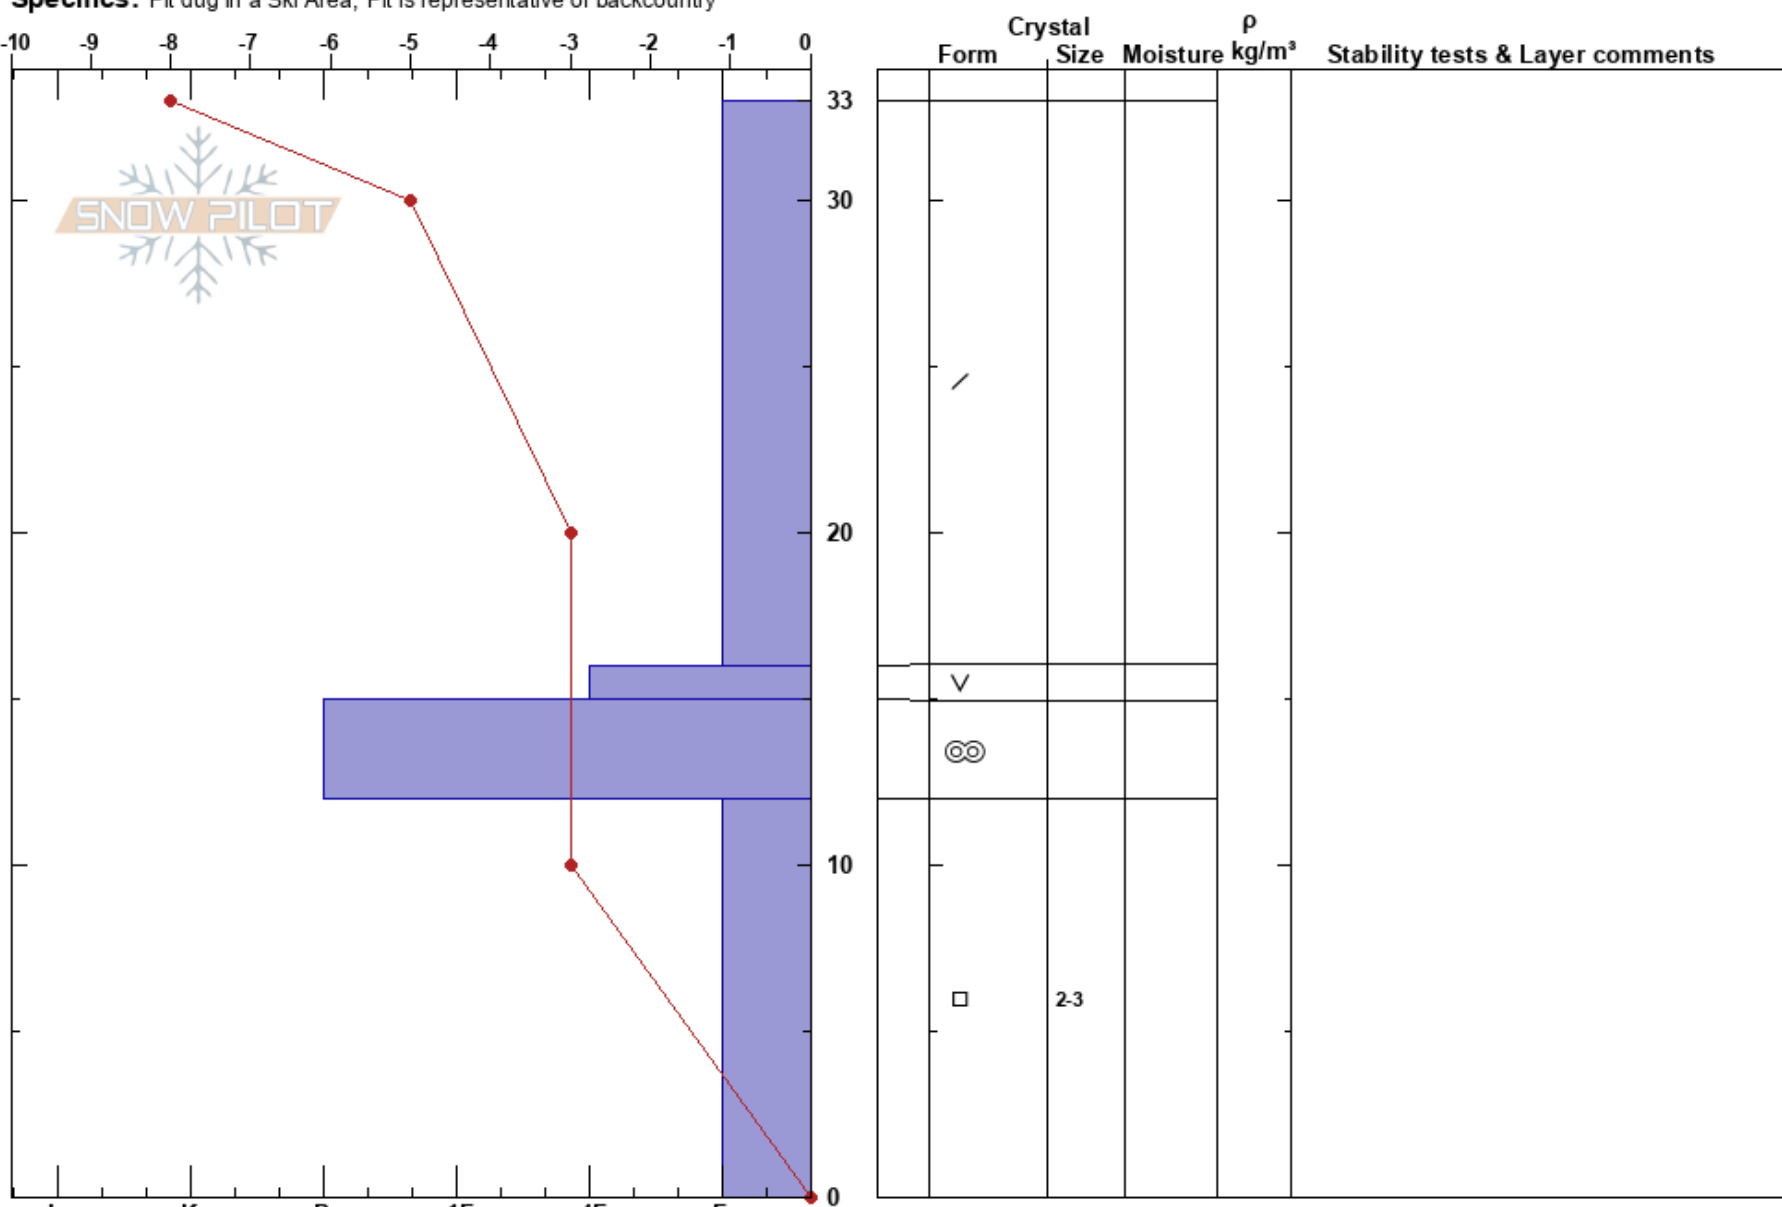

First Chance SCC
Vail/Summit County
CO

Chris Johnson
11/30/2023 - 12:20pm
Co-ord: 39.56812N, -106.50181W

Stability: HS:33 Layer Notes:
Air Temperature:
Sky Cover: CLR
Precipitation: NO
Wind:

Elevation: 10770 ft
Aspect: 131°

Slope Angle: 15°
Wind Loading:
Specifics: Pit dug in a Ski Area; Pit is representative of backcountry

Notes: