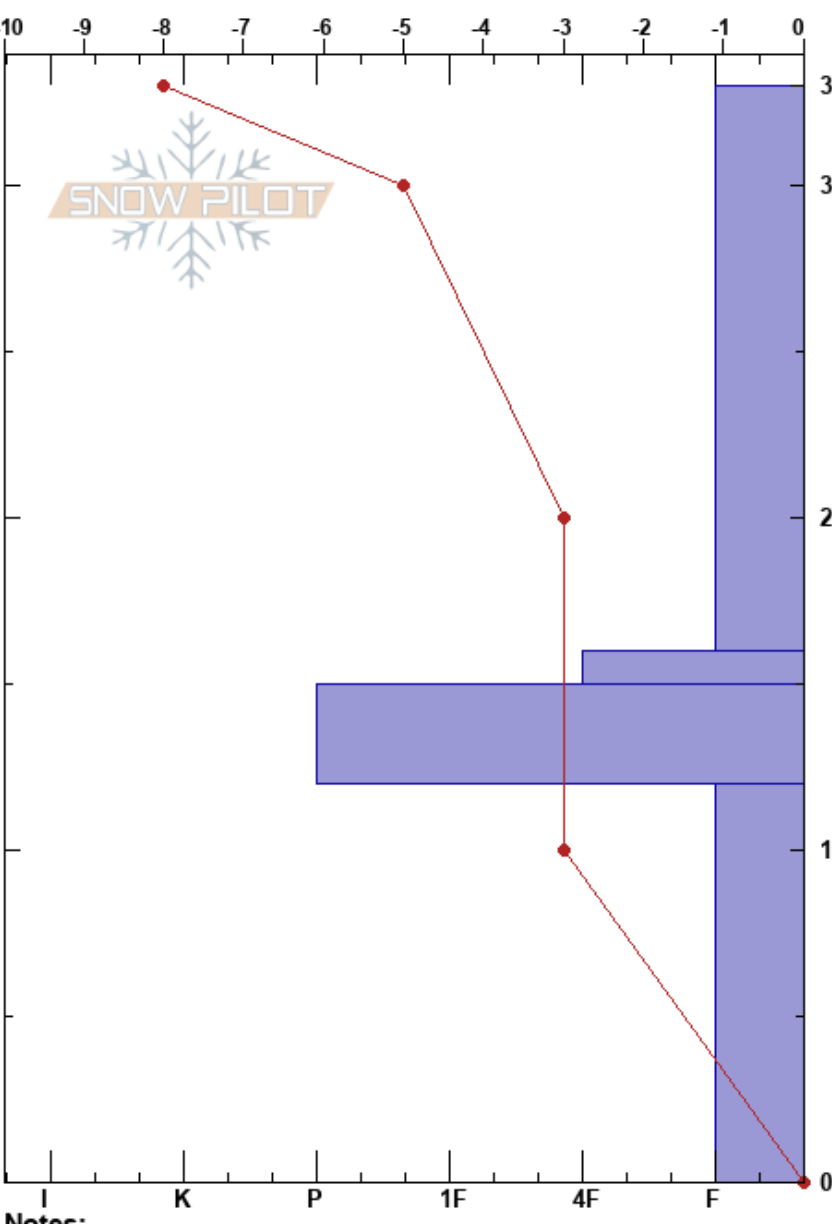

First Chance SCC
 Vail/Summit County
 CO
Elevation: 10770 ft
Aspect: 131°
Specifics: Pit dug in a Ski Area; Pit is representative of backcountry

Chris Johnson
 11/30/2023 - 12:20pm
Co-ord: 39.56812N, -106.50181W
Slope Angle: 15°
Wind Loading:

Stability:
Air Temperature:
Sky Cover: CLR
Precipitation: NO
Wind:

HS: 33 **Layer Notes:**

	Crystal		Moisture	ρ kg/m ³	Stability tests & Layer comments
	Form	Size			
33					
30					
20	/				
15	v				
12	⊖				
10					
5	□	2-3			
0					