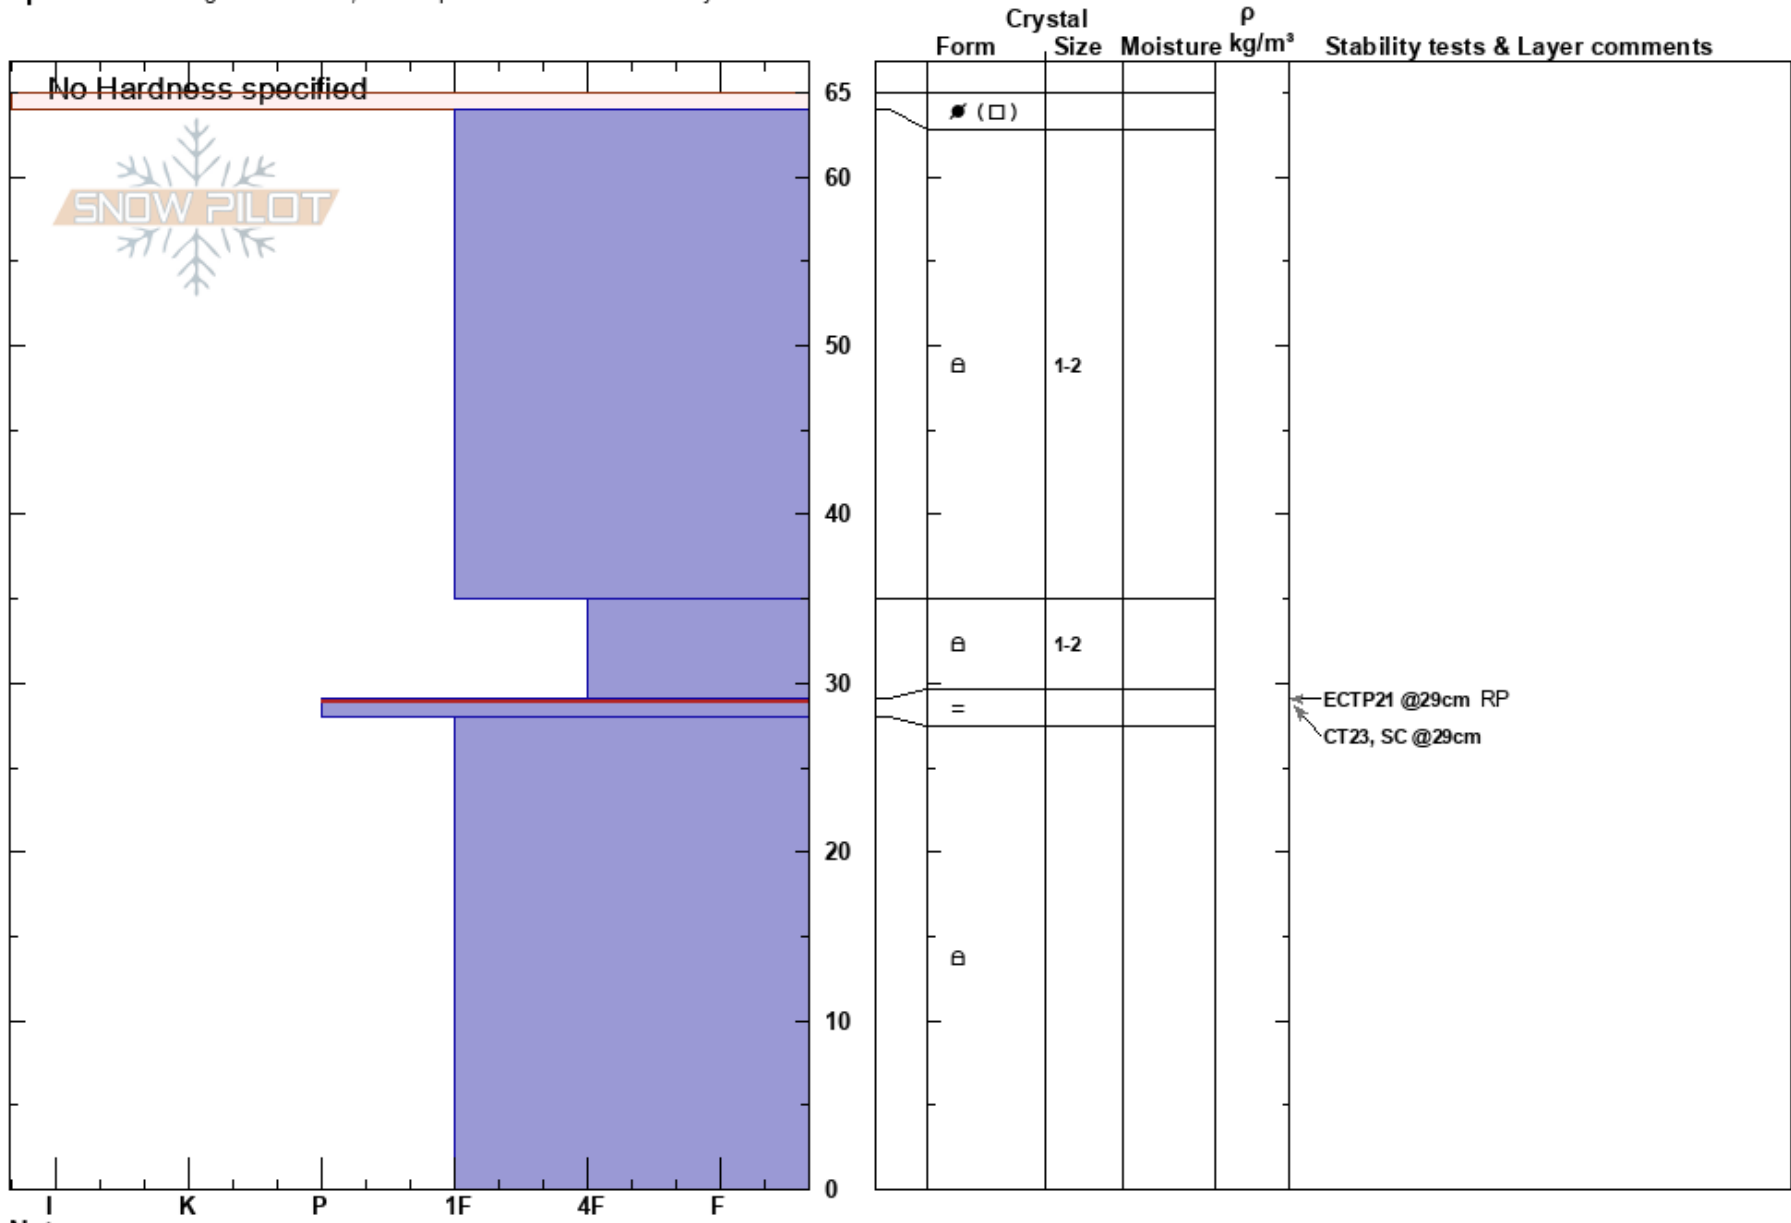

Flip Point Josh Pope
 Teton Range 11/30/2023 - 12:53pm
 WY Co-ord: 43.59308N, -110.86319E
 Elevation: 9436 ft Slope Angle: 35°
 Aspect: NE Wind Loading: previous
 Specifics: Pit dug in a Ski Area; Pit is representative of backcountry

Stability: Good HS: 65
 Air Temperature: -5°C PF: 30 29-28cm: Problematic layer
 Sky Cover: SCT PS: 20
 Precipitation: NO
 Wind: S Calm

Notes: