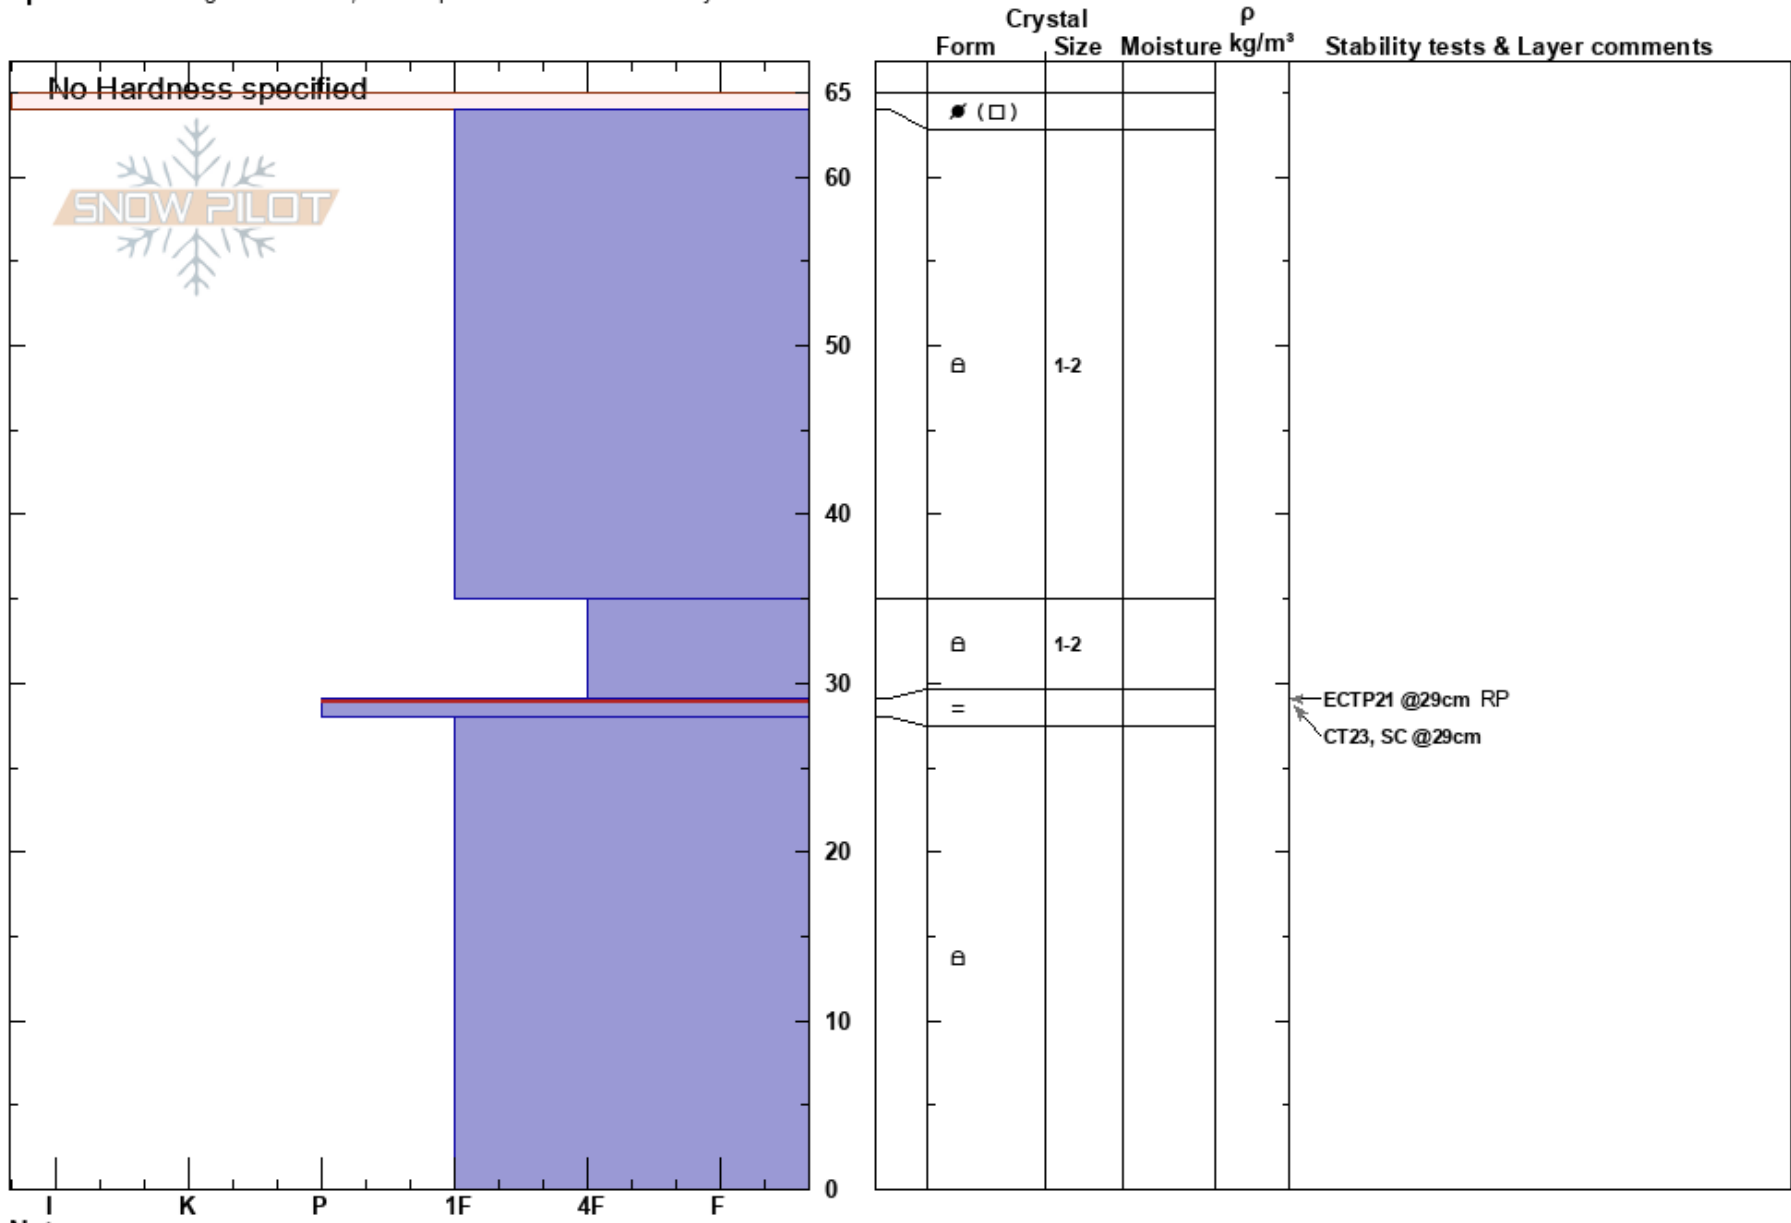

Flip Point Josh Pope  
 Teton Range 11/30/2023 - 12:53pm  
 WY Co-ord: 43.59308N, -110.86319E  
 Elevation: 9436 ft Slope Angle: 35°  
 Aspect: NE Wind Loading: previous  
 Specifics: Pit dug in a Ski Area; Pit is representative of backcountry

Stability: Good HS: 65  
 Air Temperature: -5°C PF: 30 29-28cm: Problematic layer  
 Sky Cover: SCT PS: 20  
 Precipitation: NO  
 Wind: S Calm

Notes: