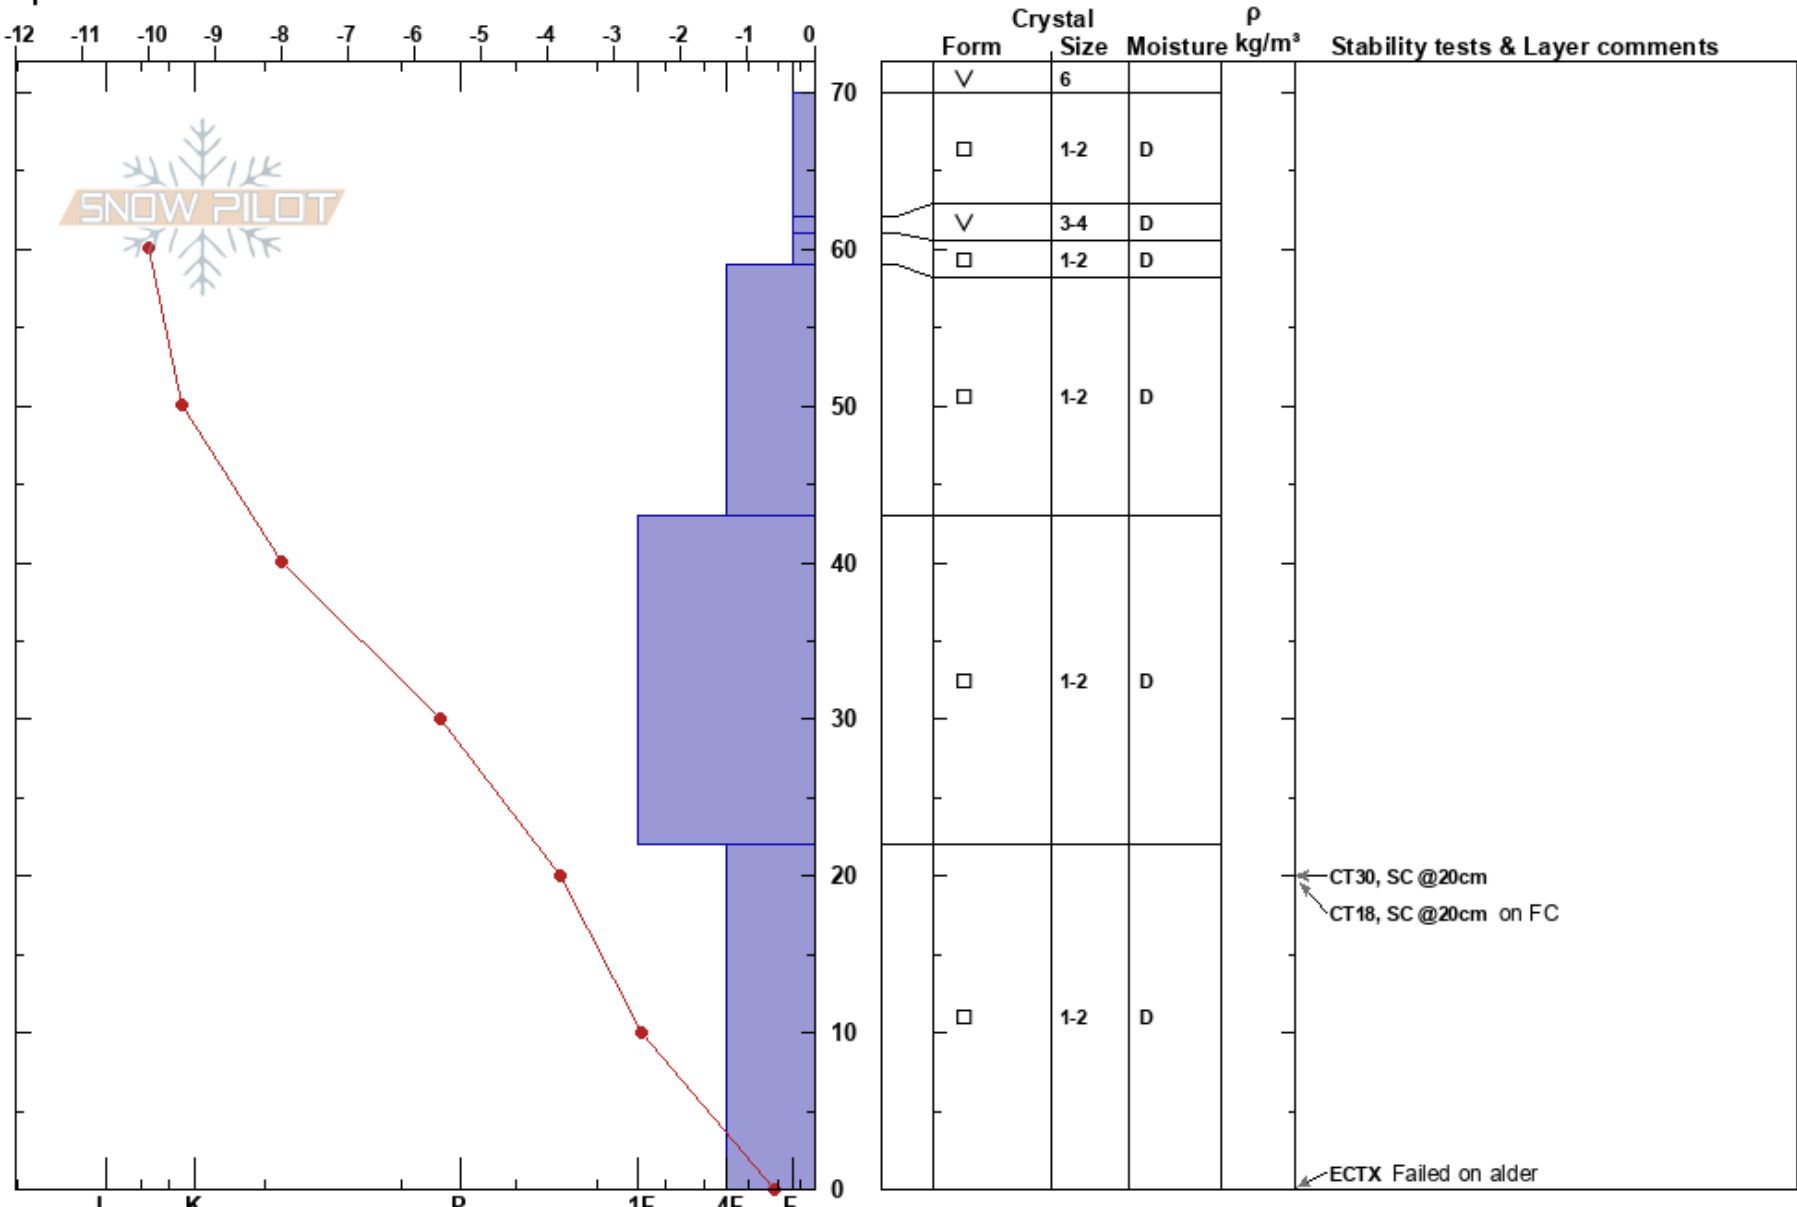

Laurie  
 Columbia Mountains  
 BC  
 Elevation: 1970 m  
 Aspect: N  
 Specifics:

Natalie Anderson  
 30/11/2023 - 10:00  
 Co-ord: 51.17977N, -117.71748W  
 Slope Angle: 25°  
 Wind Loading:

Stability: **HS:70**  
 Air Temperature: -10.6°C PF: 40  
 Sky Cover: SCT  
 Precipitation: NO  
 Wind: Calm

Layer Notes:

← CT30, SC @20cm  
 ← CT18, SC @20cm on FC  
 ← ECTX Failed on alder

Notes: Low SP, small opening in trees. Alder ground cover.