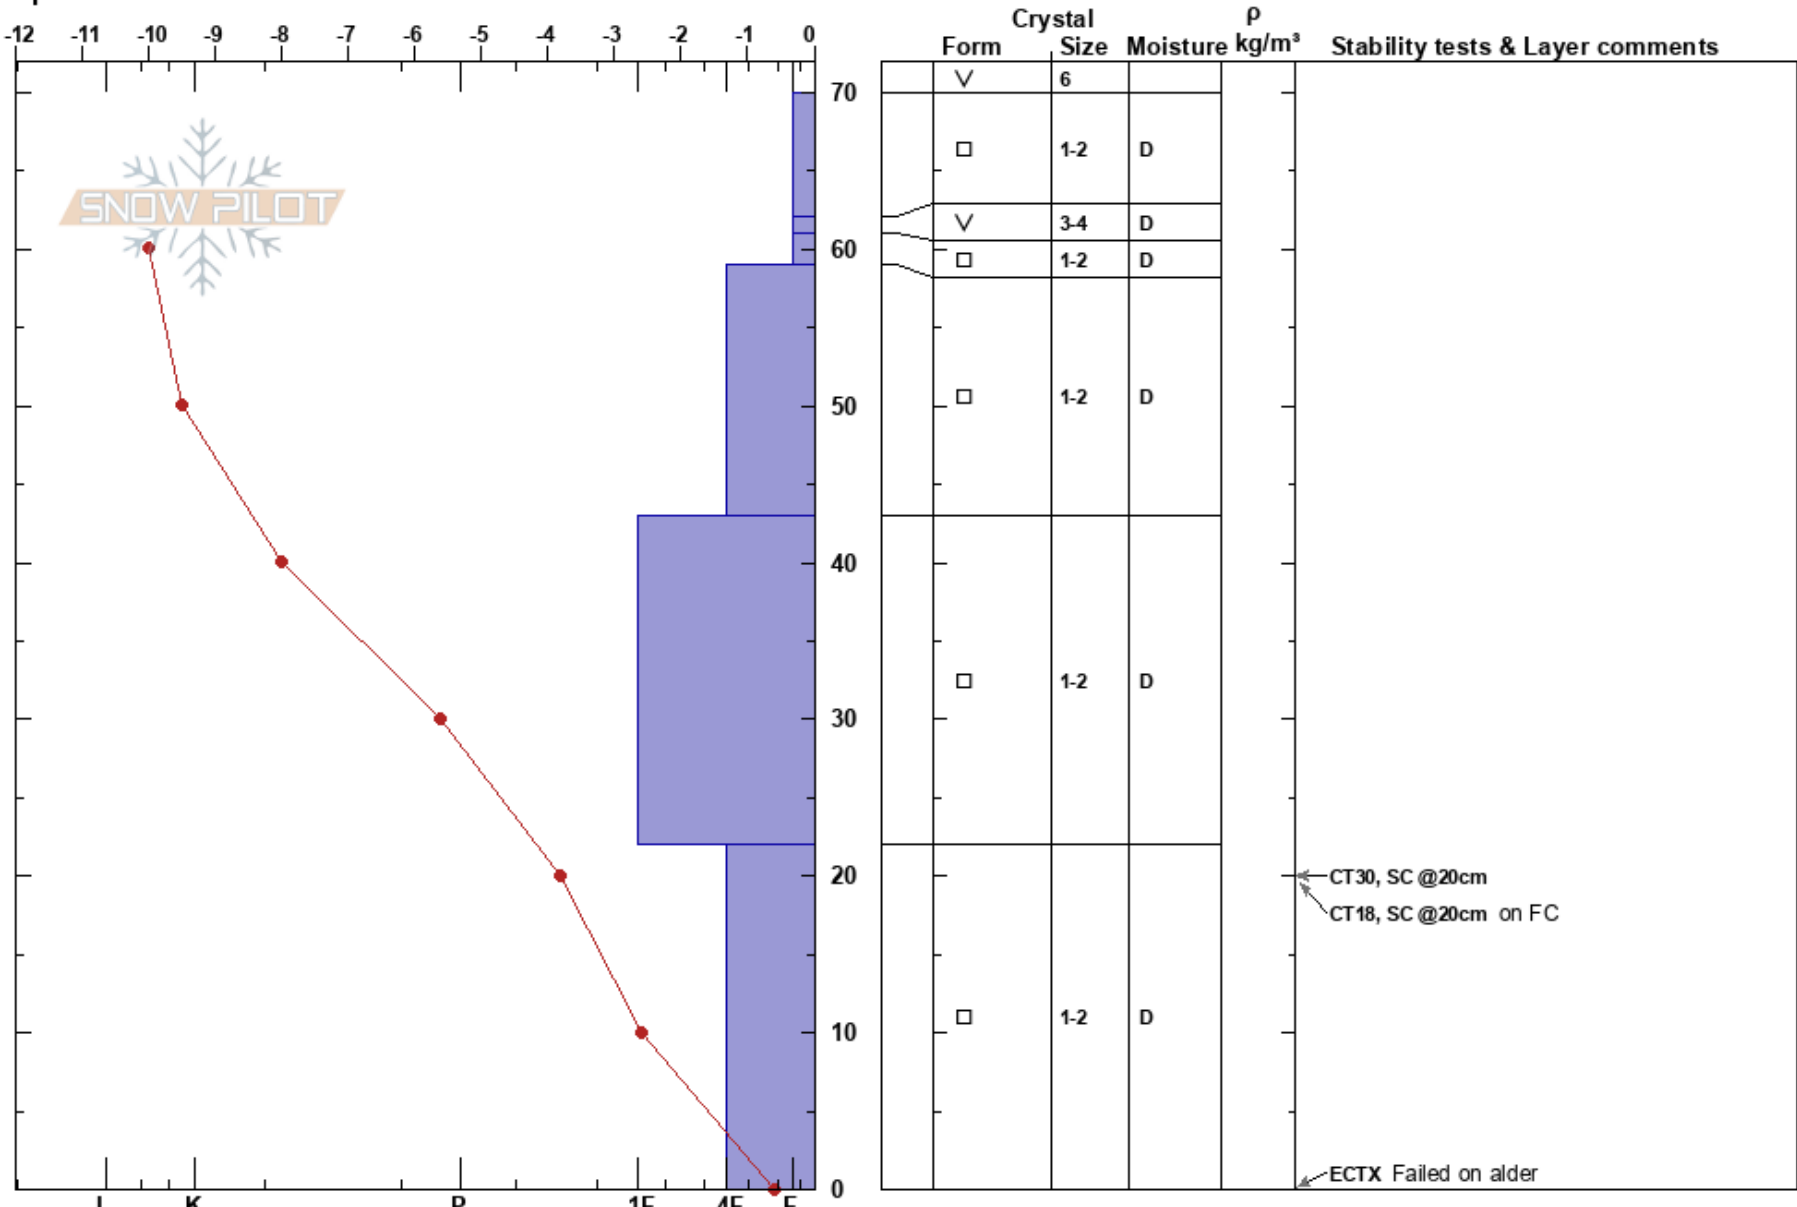

Laurie
 Columbia Mountains
 BC
 Elevation: 1970 m
 Aspect: N
 Specifics:

Natalie Anderson
 30/11/2023 - 10:00
 Co-ord: 51.17977N, -117.71748W
 Slope Angle: 25°
 Wind Loading:

Stability:
 Air Temperature: -10.6°C PF: 40
 Sky Cover: SCT
 Precipitation: NO
 Wind: Calm

Layer Notes:

Notes: Low SP, small opening in trees. Alder ground cover.