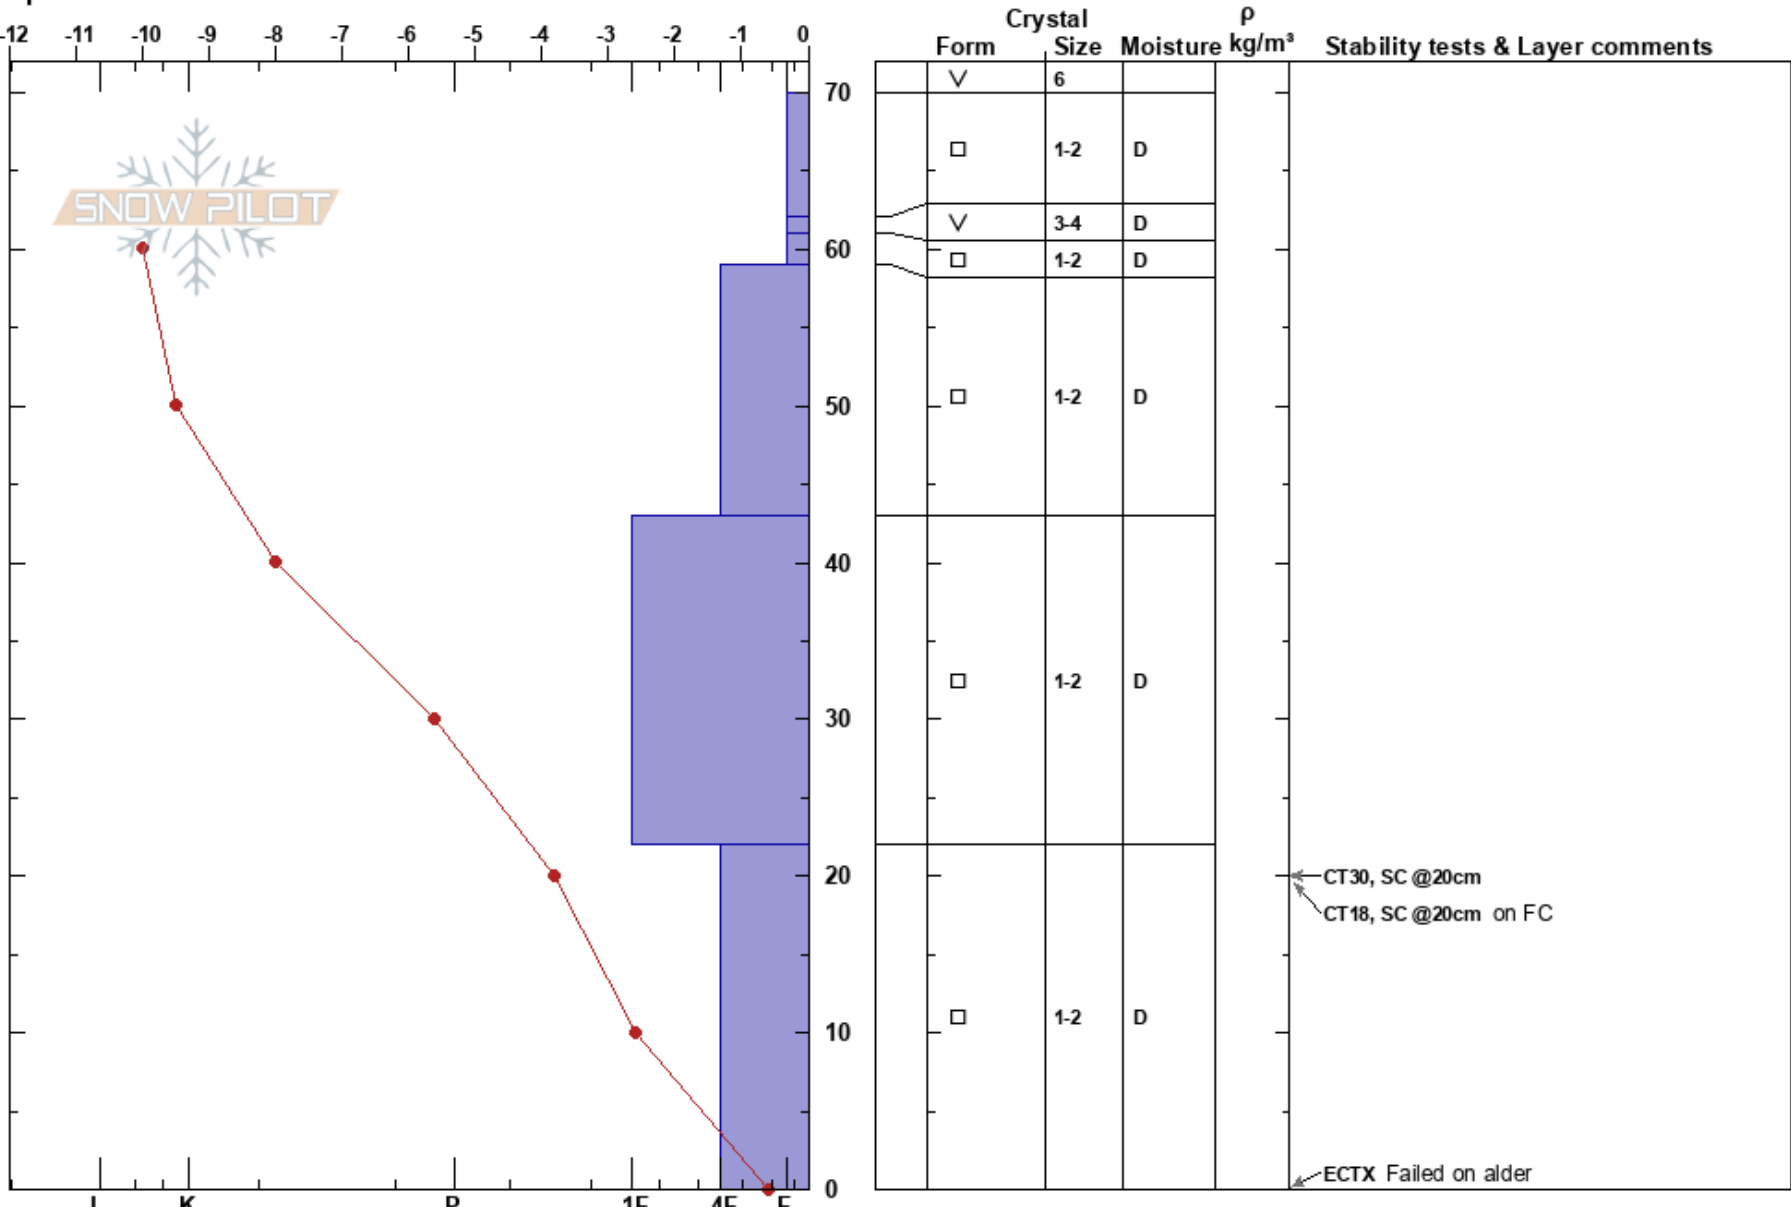

Laurie  
 Columbia Mountains  
 BC  
 Elevation: 1970 m  
 Aspect: N  
 Specifics:

Natalie Anderson  
 30/11/2023 - 10:00  
 Co-ord: 51.17977N, -117.71748W  
 Slope Angle: 25°  
 Wind Loading:

Stability:  
 Air Temperature: -10.6°C PF: 40  
 Sky Cover: SCT  
 Precipitation: NO  
 Wind: Calm

Layer Notes:

← CT30, SC @20cm  
 ← CT18, SC @20cm on FC  
 ← ECTX Failed on alder

Notes: Low SP, small opening in trees. Alder ground cover.