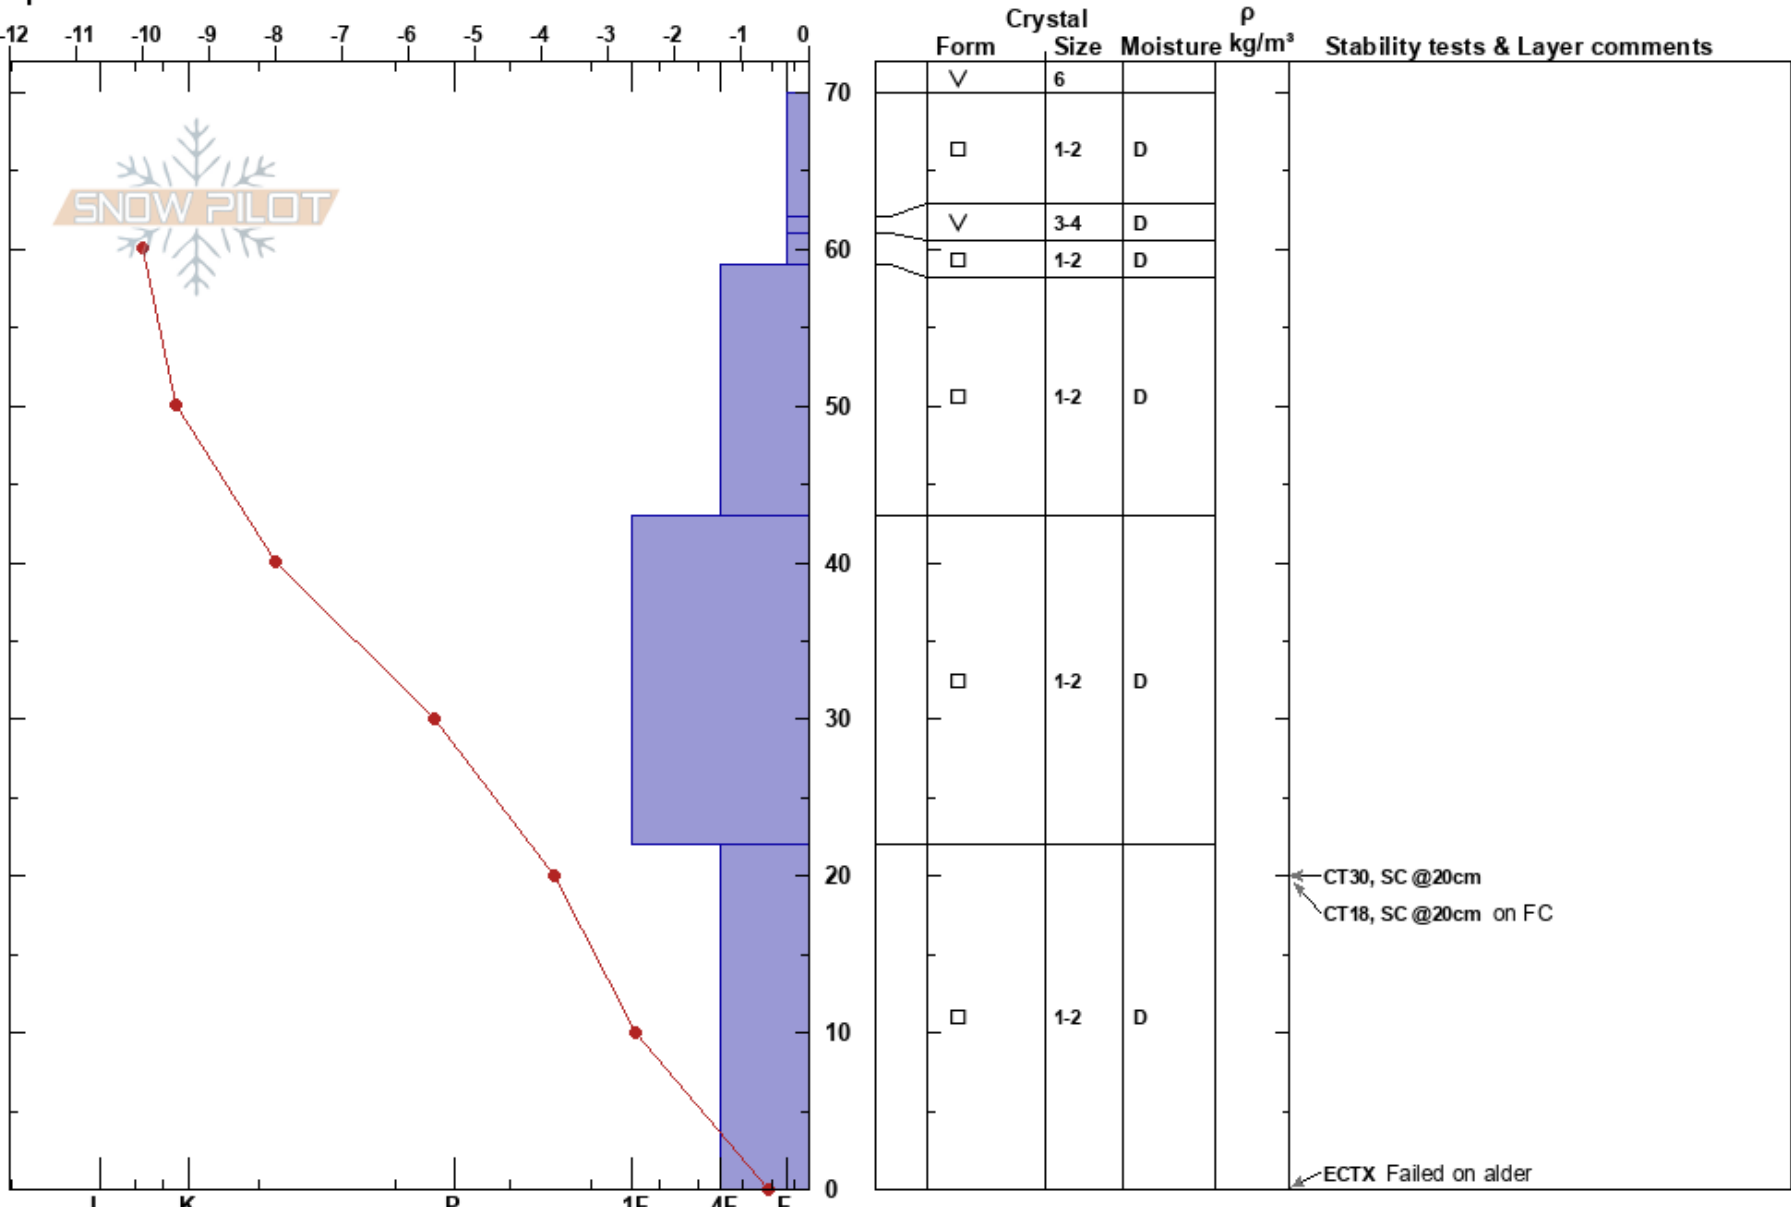

Laurie
 Columbia Mountains
 BC
 Elevation: 1970 m
 Aspect: N
 Specifics:

Natalie Anderson
 30/11/2023 - 10:00
 Co-ord: 51.17977N, -117.71748W
 Slope Angle: 25°
 Wind Loading:

Stability:
 Air Temperature: -10.6°C PF: 40
 Sky Cover: SCT
 Precipitation: NO
 Wind: Calm

Layer Notes:

Notes: Low SP, small opening in trees. Alder ground cover.

← CT30, SC @20cm
 ← CT18, SC @20cm on FC
 ← ECTX Failed on alder