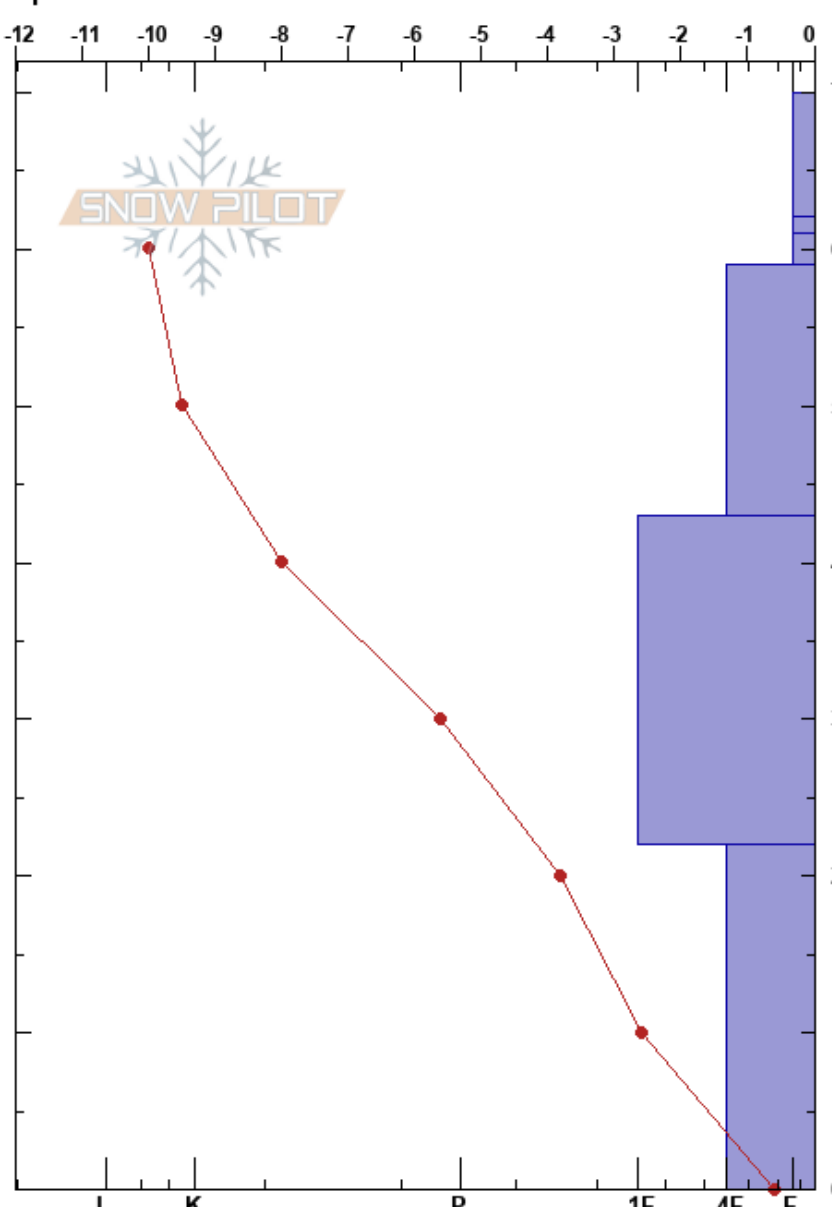

Laurie
 Columbia Mountains
 BC
 Elevation: 1970 m
 Aspect: N
 Specifics:

Natalie Anderson
 30/11/2023 - 10:00
 Co-ord: 51.17977N, -117.71748W
 Slope Angle: 25°
 Wind Loading:

Stability: **HS:70**
 Air Temperature: -10.6°C PF: 40
 Sky Cover: SCT
 Precipitation: NO
 Wind: Calm

Layer Notes:

Form	Crystal		Moisture	ρ kg/m ³	Stability tests & Layer comments
	Size				
∇	6				
□	1-2		D		
∇	3-4		D		
□	1-2		D		
□	1-2		D		
□	1-2		D		
□	1-2		D		

← CT30, SC @20cm
 ← CT18, SC @20cm on FC
 ← ECTX Failed on alder

Notes: Low SP, small opening in trees. Alder ground cover.