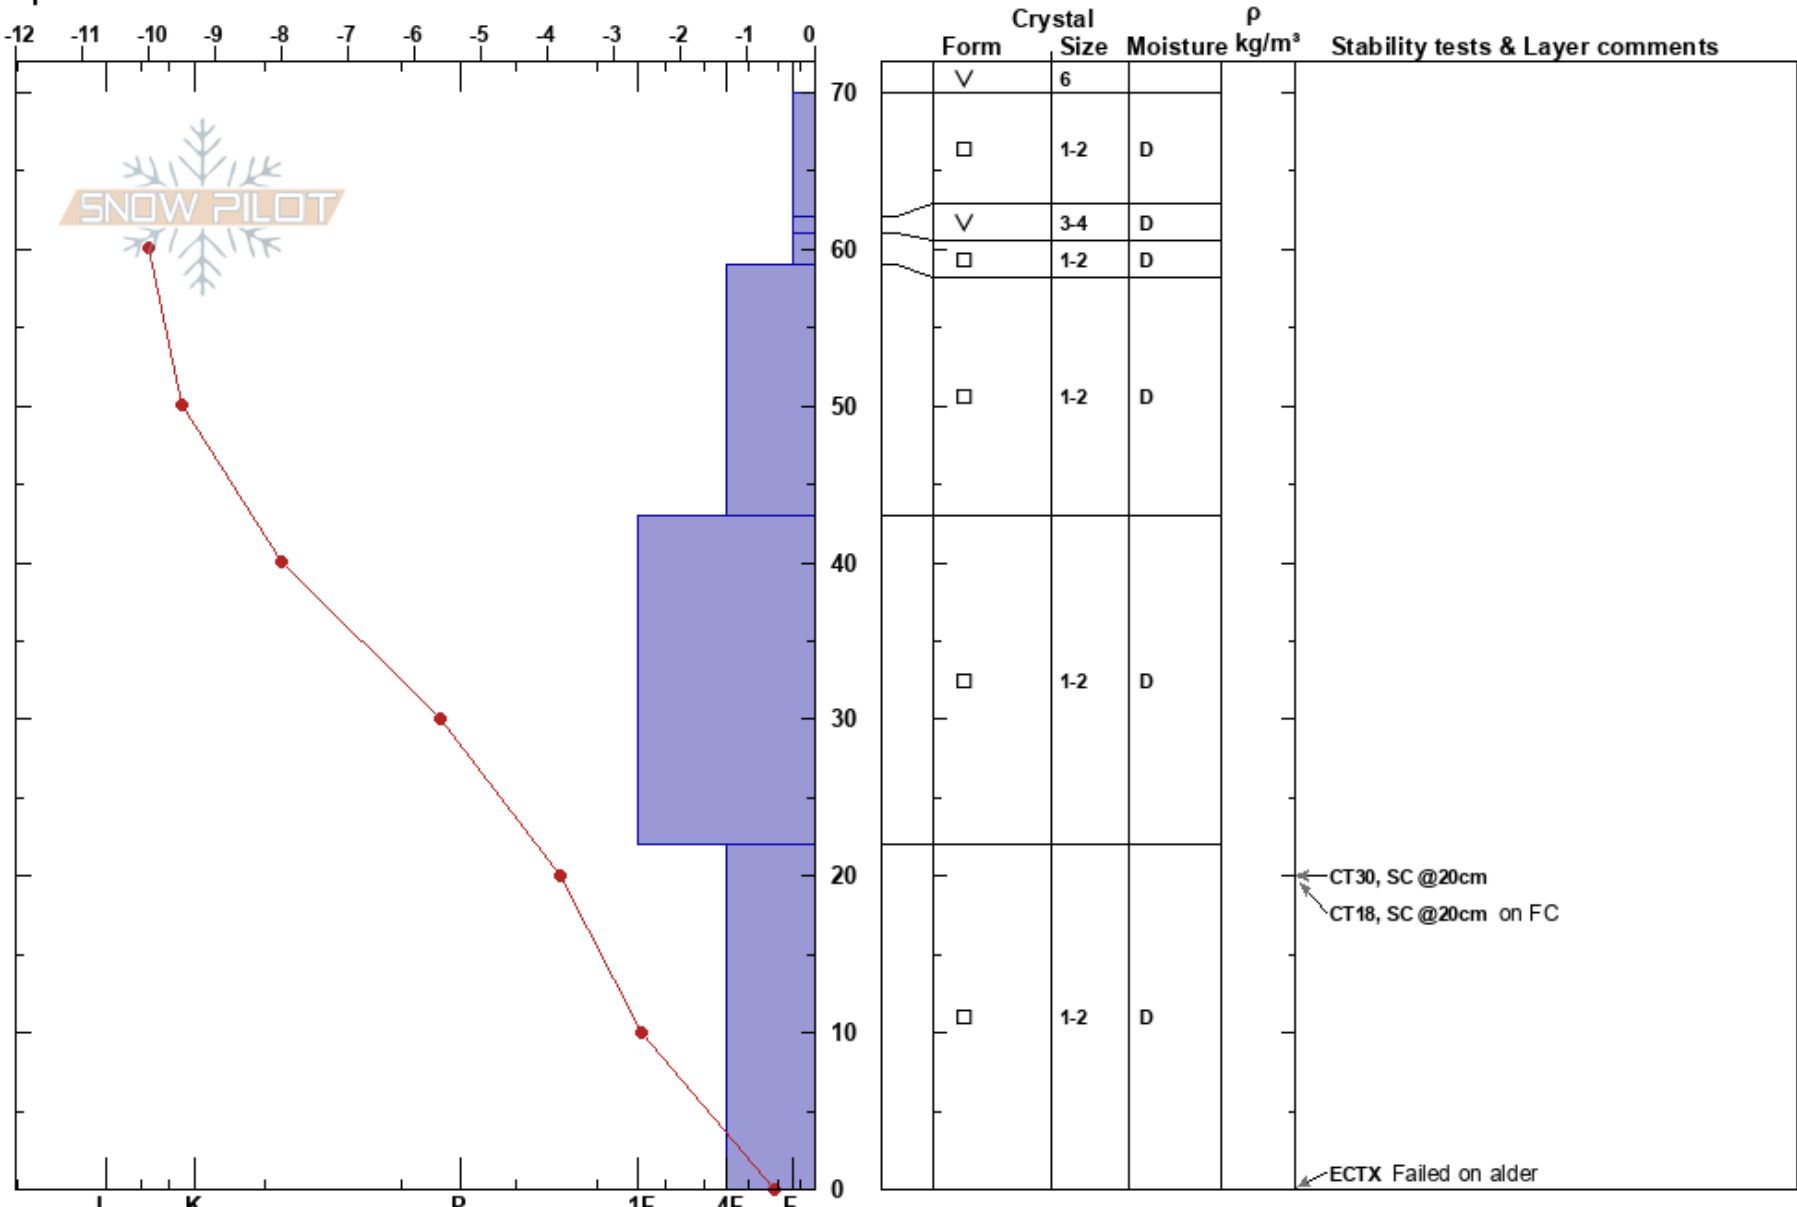

Laurie
 Columbia Mountains
 BC
 Elevation: 1970 m
 Aspect: N
 Specifics:

Natalie Anderson
 30/11/2023 - 10:00
 Co-ord: 51.17977N, -117.71748W
 Slope Angle: 25°
 Wind Loading:

Stability:
 Air Temperature: -10.6°C PF: 40
 Sky Cover: SCT
 Precipitation: NO
 Wind: Calm

Layer Notes:

← CT30, SC @20cm
 ← CT18, SC @20cm on FC
 ← ECTX Failed on alder

Notes: Low SP, small opening in trees. Alder ground cover.