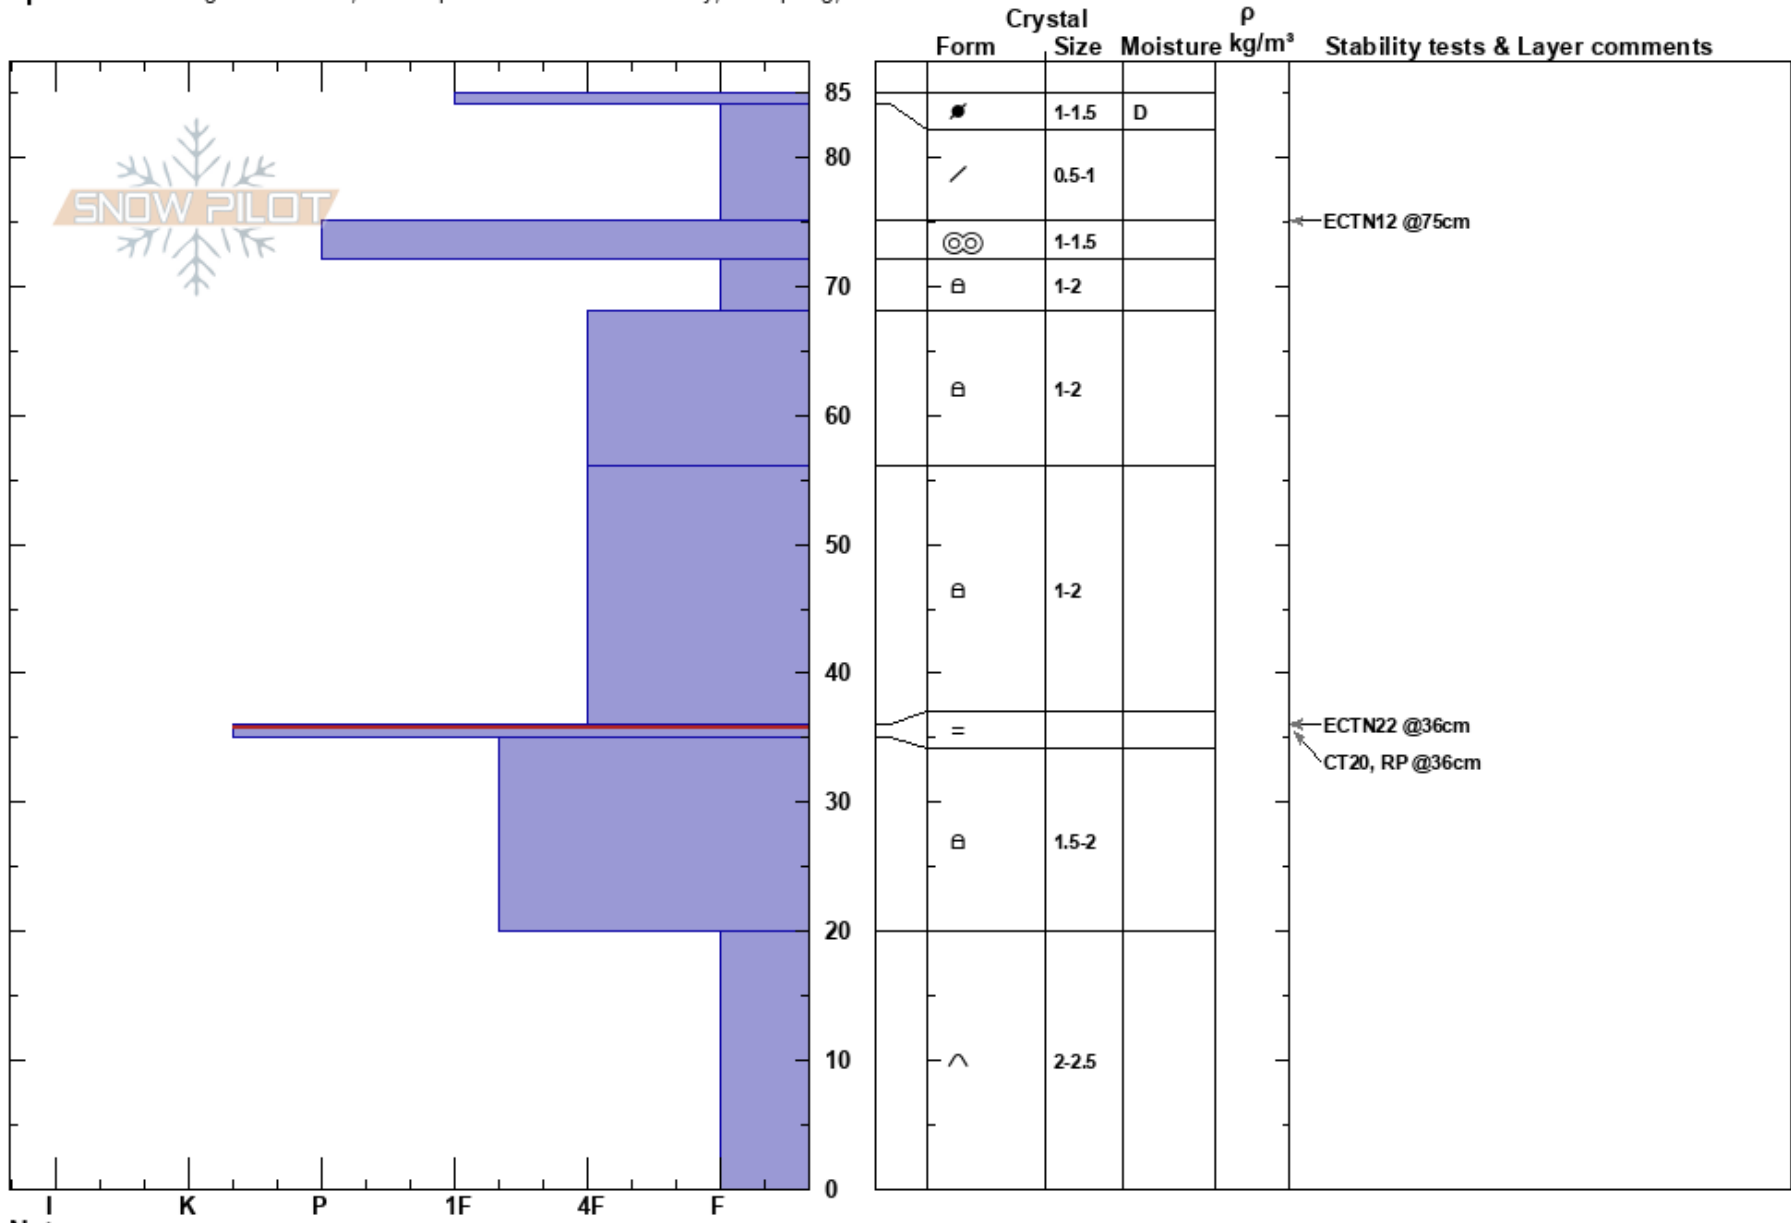

Cheyenne Bowl  
 Teton Range  
 WY  
 Elevation: 9433 ft  
 Aspect: NE

Josh Pope  
 11/30/2023 - 12:30pm  
 Co-ord: 43.58982N, -110.86963E  
 Slope Angle: 37°  
 Wind Loading: yes

Stability: Fair  
 Air Temperature:  
 Sky Cover: CLR  
 Precipitation: NO  
 Wind: SW Calm  
 HS: 85  
 PF: 70  
 PS: 20  
 36-35cm: Problematic layer

Specifics: Pit dug in a Ski Area; Pit is representative of backcountry; Collapsing, localized

Notes: Pit dug for recon before incoming storm.