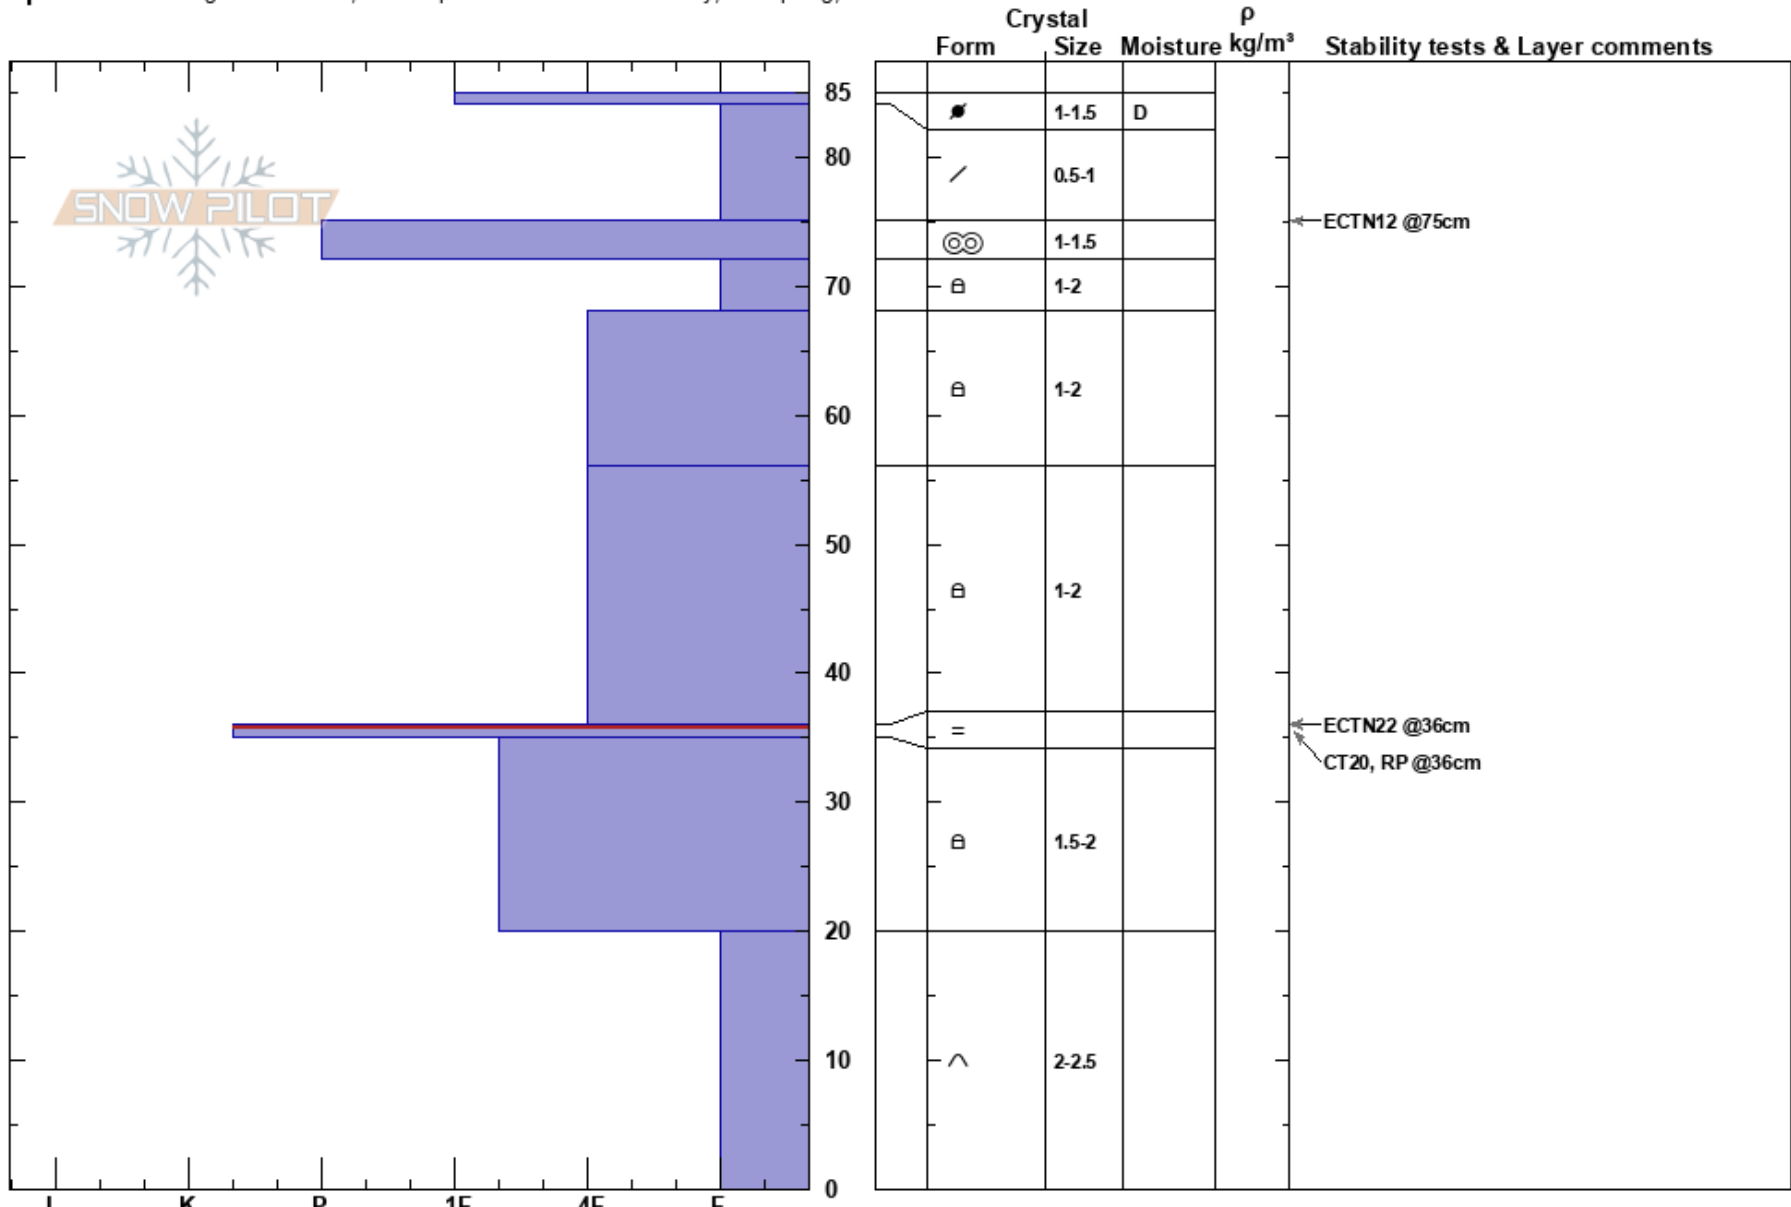

Cheyenne Bowl  
 Teton Range  
 WY  
 Elevation: 9433 ft  
 Aspect: NE

Josh Pope  
 11/30/2023 - 12:30pm  
 Co-ord: 43.58982N, -110.86963E  
 Slope Angle: 37°  
 Wind Loading: yes

Stability: Fair  
 Air Temperature:  
 Sky Cover: CLR  
 Precipitation: NO  
 Wind: SW Calm  
 HS: 85  
 PF: 70  
 PS: 20  
 36-35cm: Problematic layer

Specifics: Pit dug in a Ski Area; Pit is representative of backcountry; Collapsing, localized

Notes: Pit dug for recon before incoming storm.