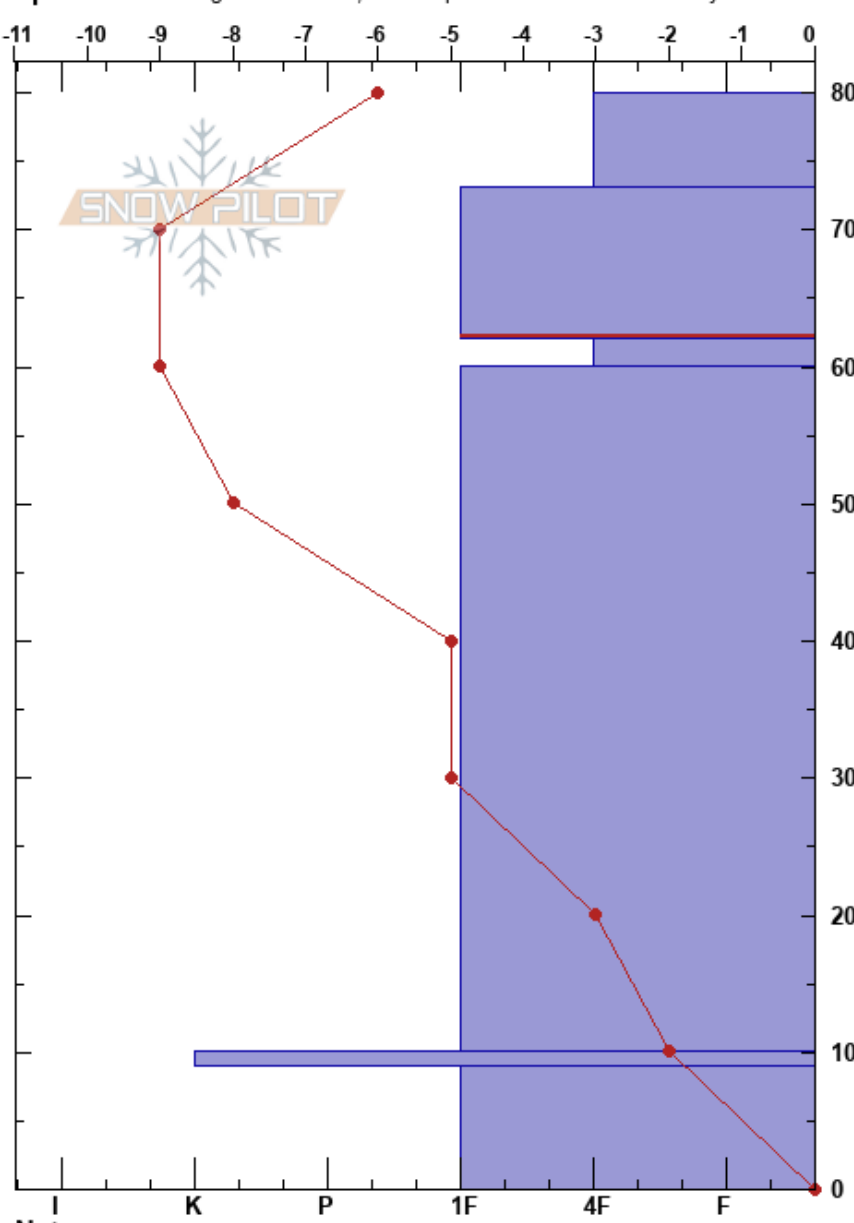

Laramie shot 4
 Teton Range
 WY
 Elevation: 9724 ft
 Aspect: NE
 Specifics: Pit dug in a Ski Area; Pit is representative of backcountry

Scott Matthews
 11/30/2023 - 12:00pm
 Co-ord:
 Slope Angle: 27°
 Wind Loading:

Stability:
 Air Temperature: -5°C
 Sky Cover: BKN
 Precipitation: NO
 Wind:
 HS: 80
 PF: 10
 PS: 5
 73-62cm: Problematic layer

Form	Crystal Size	Moisture	ρ kg/m ³	Stability tests & Layer comments
☒	1			
⊖	1-2			
⊖	1-2			
⊙⊙				← ECTN29 @63cm
⊖	1-2			
=				
⊖	0.5-1			

Notes: Abel to make a snowball with the facets in all layers.