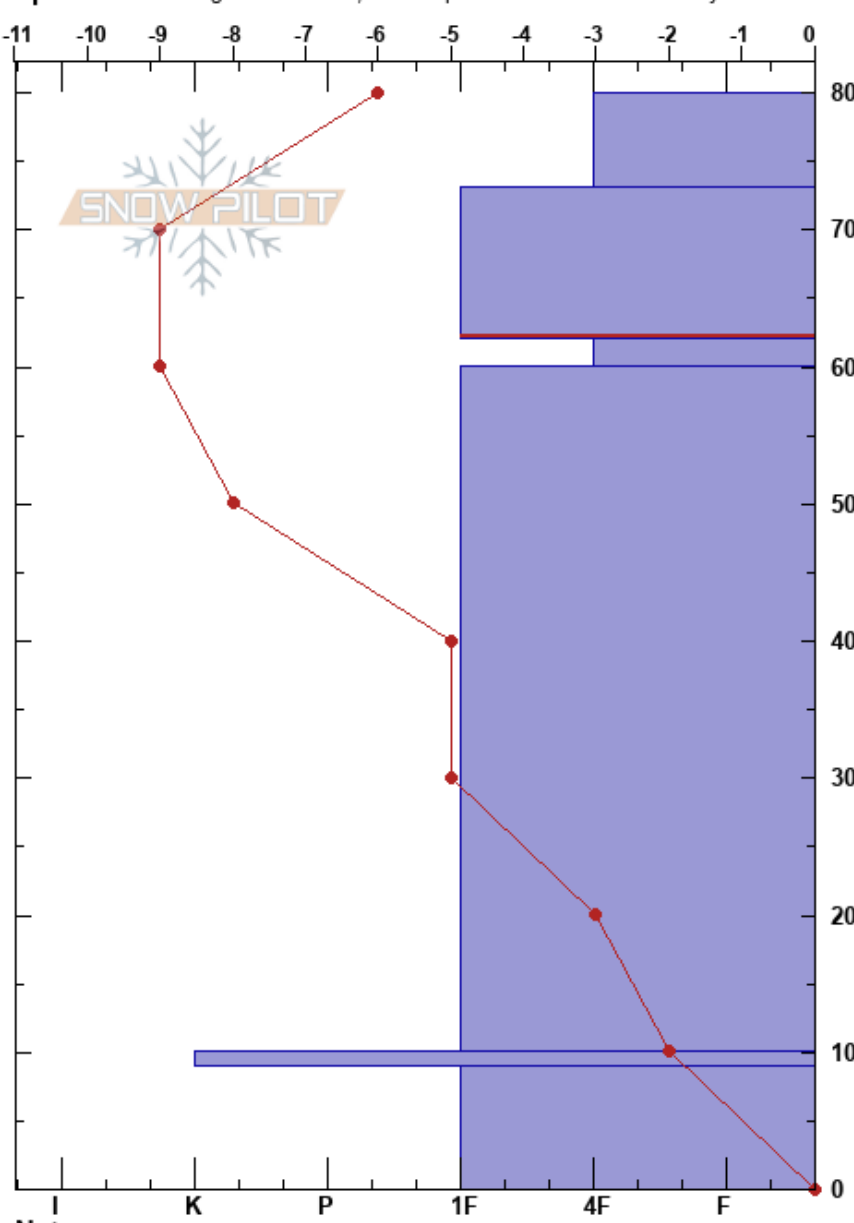

Laramie shot 4
 Teton Range
 WY
 Elevation: 9724 ft
 Aspect: NE
 Specifics: Pit dug in a Ski Area; Pit is representative of backcountry

Scott Matthews
 11/30/2023 - 12:00pm
 Co-ord:
 Slope Angle: 27°
 Wind Loading:

Stability:
 Air Temperature: -5°C
 Sky Cover: BKN
 Precipitation: NO
 Wind:
 HS: 80
 PF: 10
 PS: 5
 73-62cm: Problematic layer

Form	Crystal Size	Moisture	ρ kg/m ³	Stability tests & Layer comments
⊠	1			
⊖	1-2			
⊖	1-2			
⊙⊙				← ECTN29 @63cm
⊖	1-2			
=				
⊖	0.5-1			

Notes: Abel to make a snowball with the facets in all layers.