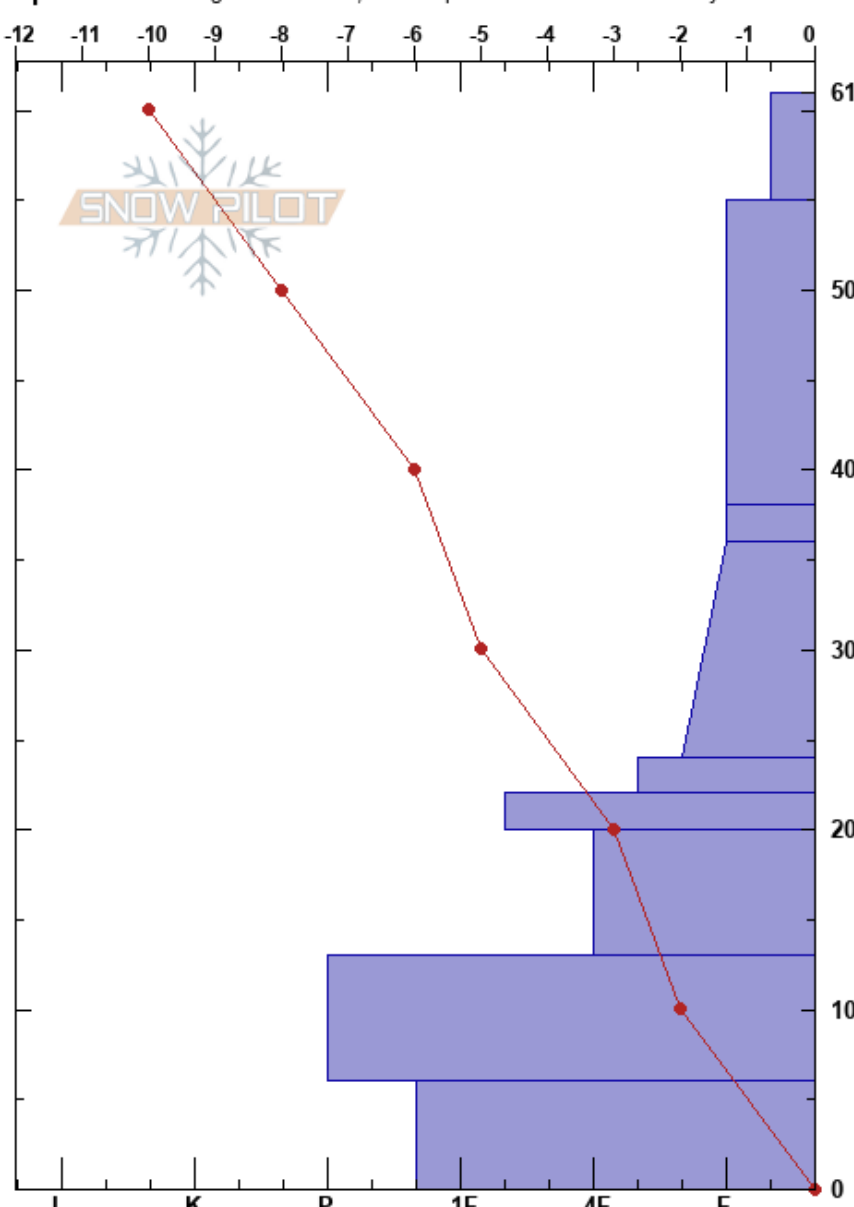

NWSP November Pit
 Aspen highlands
 CO
Elevation: 11800 ft
Aspect: 54°
Specifics: Pit dug in a Ski Area; Pit is representative of backcountry

Andrea Tupy
 11/30/2023 - 12:00pm
Co-ord: 13S 338172W 4332804N
Slope Angle: 20°
Wind Loading: no

Stability:
Air Temperature: -5°C
Sky Cover: FEW
Precipitation: NO
Wind: Calm

HS: 61
PF: 55
PS: 30
 38-36cm: wind debris
 38-36cm: Problematic layer

Form	Crystal		Moisture	ρ kg/m³	Stability tests & Layer comments
	Size				
/ (⊠)	1	(0.5)			
□	1			140	
				160	
□	1				38-36cm: wind debris
□ (⊖)	1	(0.5)		160	
⊖ (□)	1			170	
⊖	0.5-1				
□ (⊖)	1	(0.5)		270	
⊙⊙	1				
⊖	1-2			210	