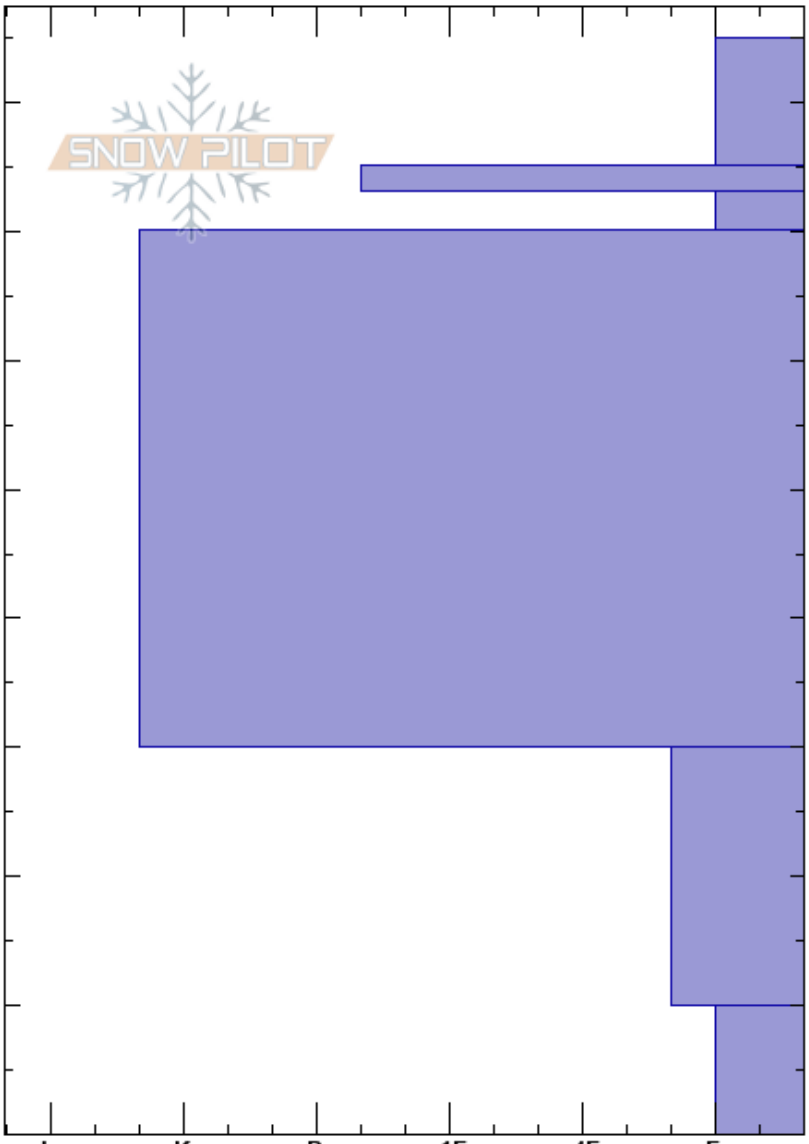

Uranus- LL Margin
 Gore Range
 CO
 Elevation:
 Aspect: NE
 Specifics:

Arthur Elmer
 11/30/2023 - 10:06pm
 Co-ord:
 Slope Angle: 38°
 Wind Loading:

Stability:
 Air Temperature:
 Sky Cover: CLR
 Precipitation: NO
 Wind: Calm

HS:85
 PF: 15 10-0cm: Problematic layer
 PS: 15

Layer Notes:
 Stability tests & Layer comments

Crystal Form	Crystal Size	Moisture	ρ kg/m ³	Stability tests & Layer comments
/	2-3			
-				
∨	2 (2)			← CT11, SC @70cm
⊖	0.5-1			
□	2-4			
∧	4-15			← ECTX

Notes: Uranus Looker Left Margin of Slab