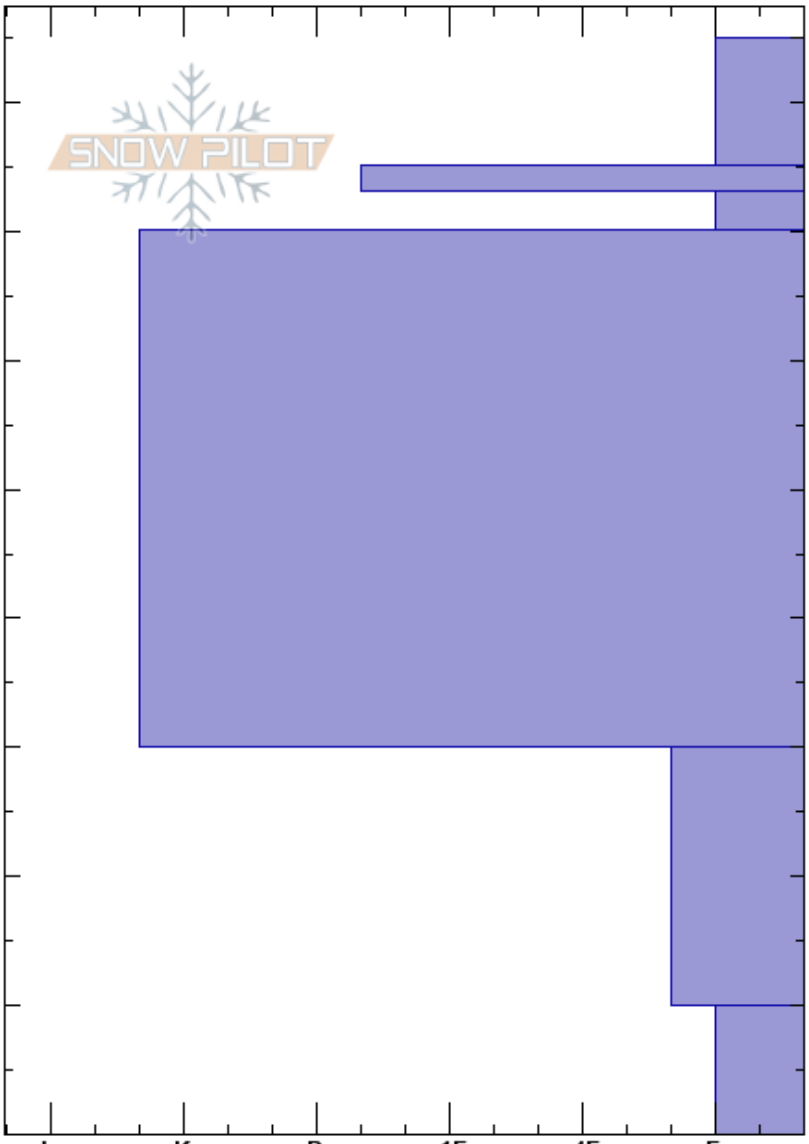

Uranus- LL Margin  
 Gore Range  
 CO  
 Elevation:  
 Aspect: NE  
 Specifics:

Arthur Elmer  
 11/30/2023 - 10:06pm  
 Co-ord:  
 Slope Angle: 38°  
 Wind Loading:

Stability:  
 Air Temperature:  
 Sky Cover: CLR  
 Precipitation: NO  
 Wind: Calm

HS:85  
 PF: 15 10-0cm: Problematic layer  
 PS: 15

Layer Notes:

Crystal Form	Crystal Size	Moisture	$\rho$ kg/m <sup>3</sup>	Stability tests & Layer comments
/	2-3			
-				
∨	2 (2)			← CT11, SC @70cm
⊖	0.5-1			
□	2-4			
∧	4-15			← ECTX

Notes: Uranus Looker Left Margin of Slab