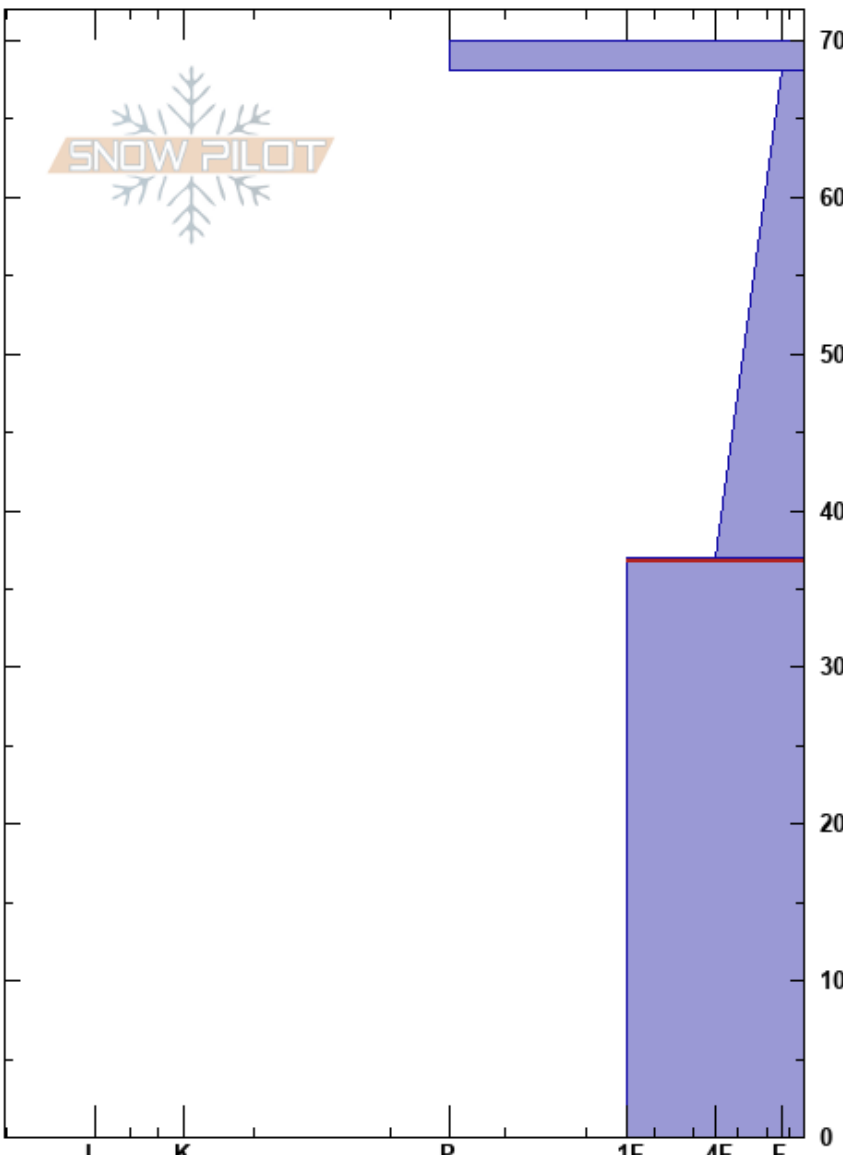

Outpost Peak
 Gore Range
 CO
 Elevation: 12300 ft
 Aspect: NE
 Specifics:

Andrew McWilliams
 11/29/2023 - 1:00pm
 Co-ord: 39.68292N, -106.29271W
 Slope Angle: 18°
 Wind Loading: previous

Stability:
 Air Temperature: -4°C
 Sky Cover: SCT
 Precipitation: NO
 Wind: SW Light Breeze

HS: 70
 PF: 30
 PS: 10
 37-0cm: Problematic layer

Form	Crystal Size	Moisture	ρ kg/m ³	Stability tests & Layer comments
☐	0.3			
●	0.1-0.3			
/ (☐)	0.3-0.5 (0.5)			
^	1-3			← ECTN14 @37cm

Notes: