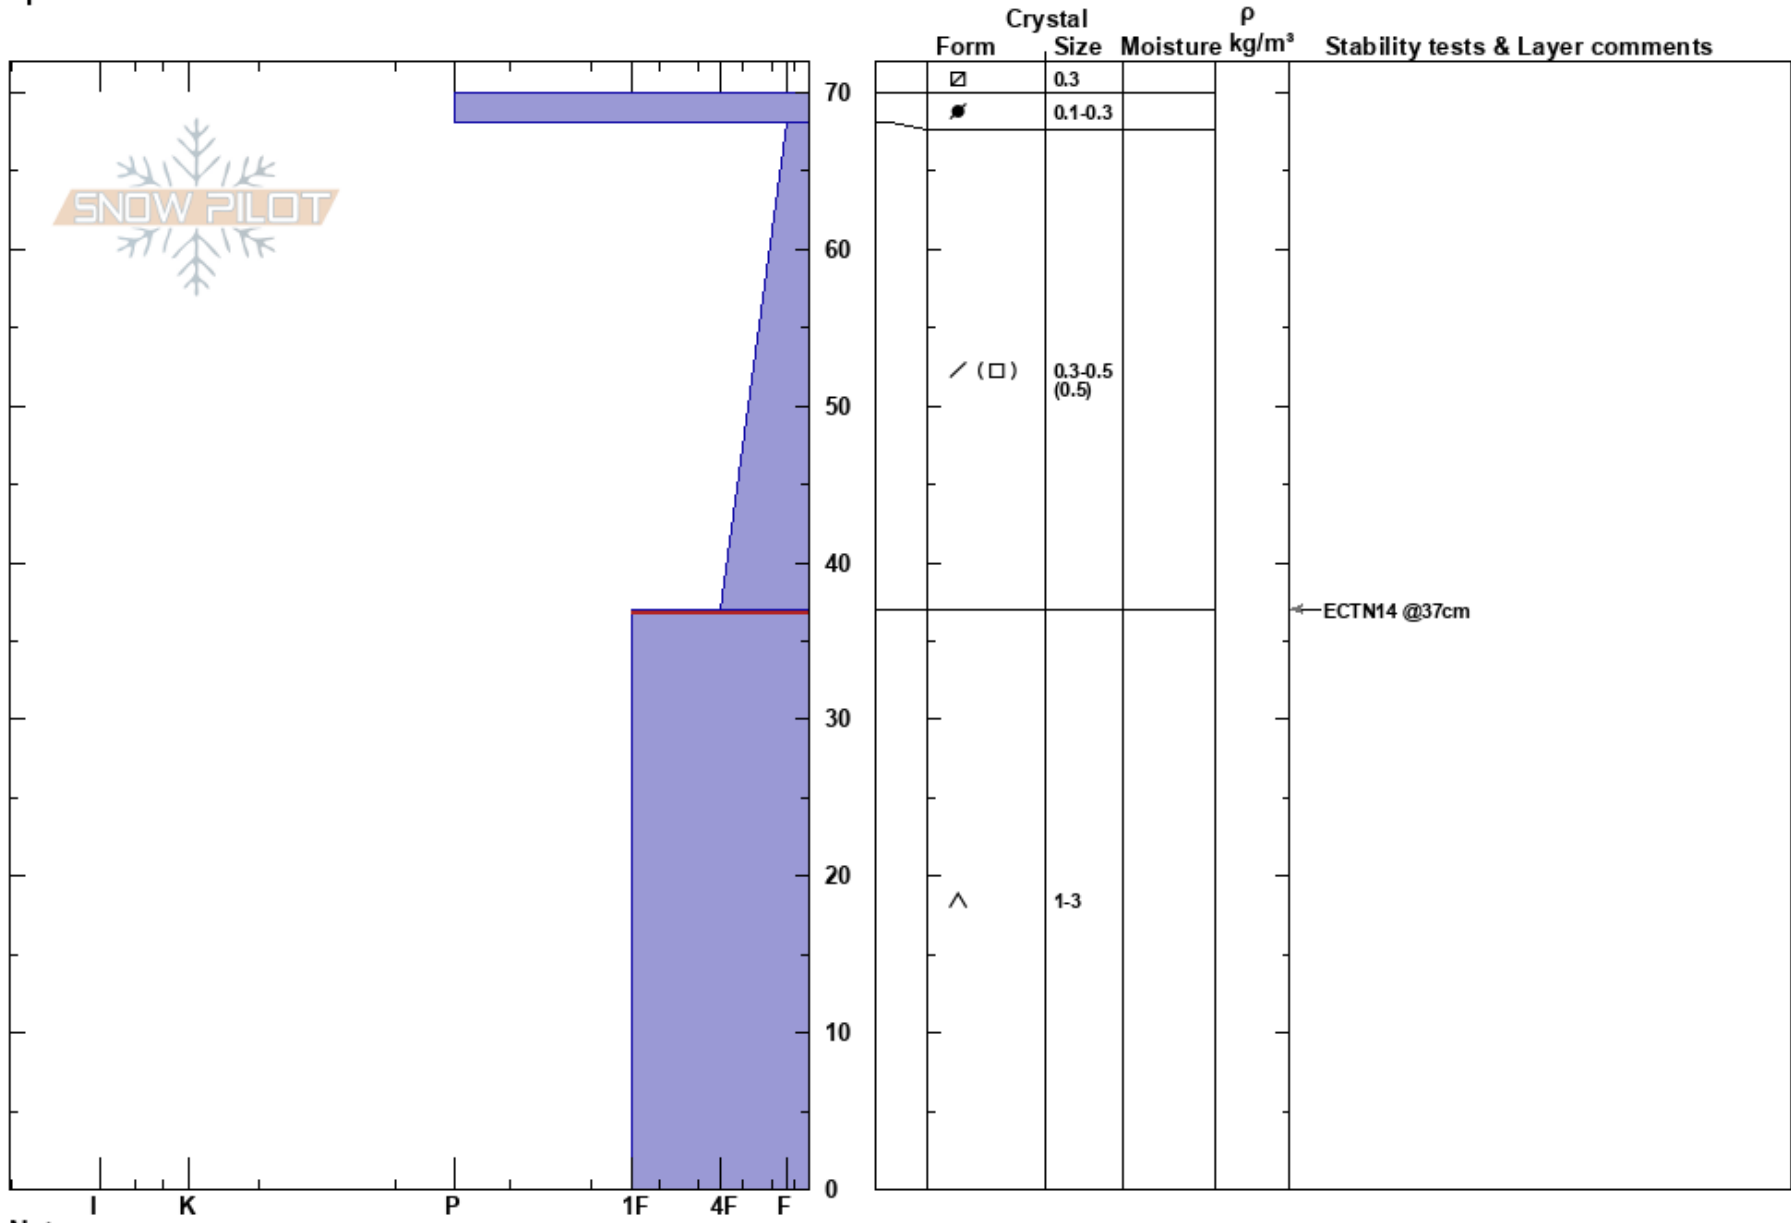

Outpost Peak
 Gore Range
 CO
 Elevation: 12300 ft
 Aspect: NE
 Specifics:

Andrew McWilliams
 11/29/2023 - 1:00pm
 Co-ord: 39.68292N, -106.29271W
 Slope Angle: 18°
 Wind Loading: previous

Stability:
 Air Temperature: -4°C
 Sky Cover: SCT
 Precipitation: NO
 Wind: SW Light Breeze

HS: 70
 PF: 30
 PS: 10
 37-0cm: Problematic layer

Notes: