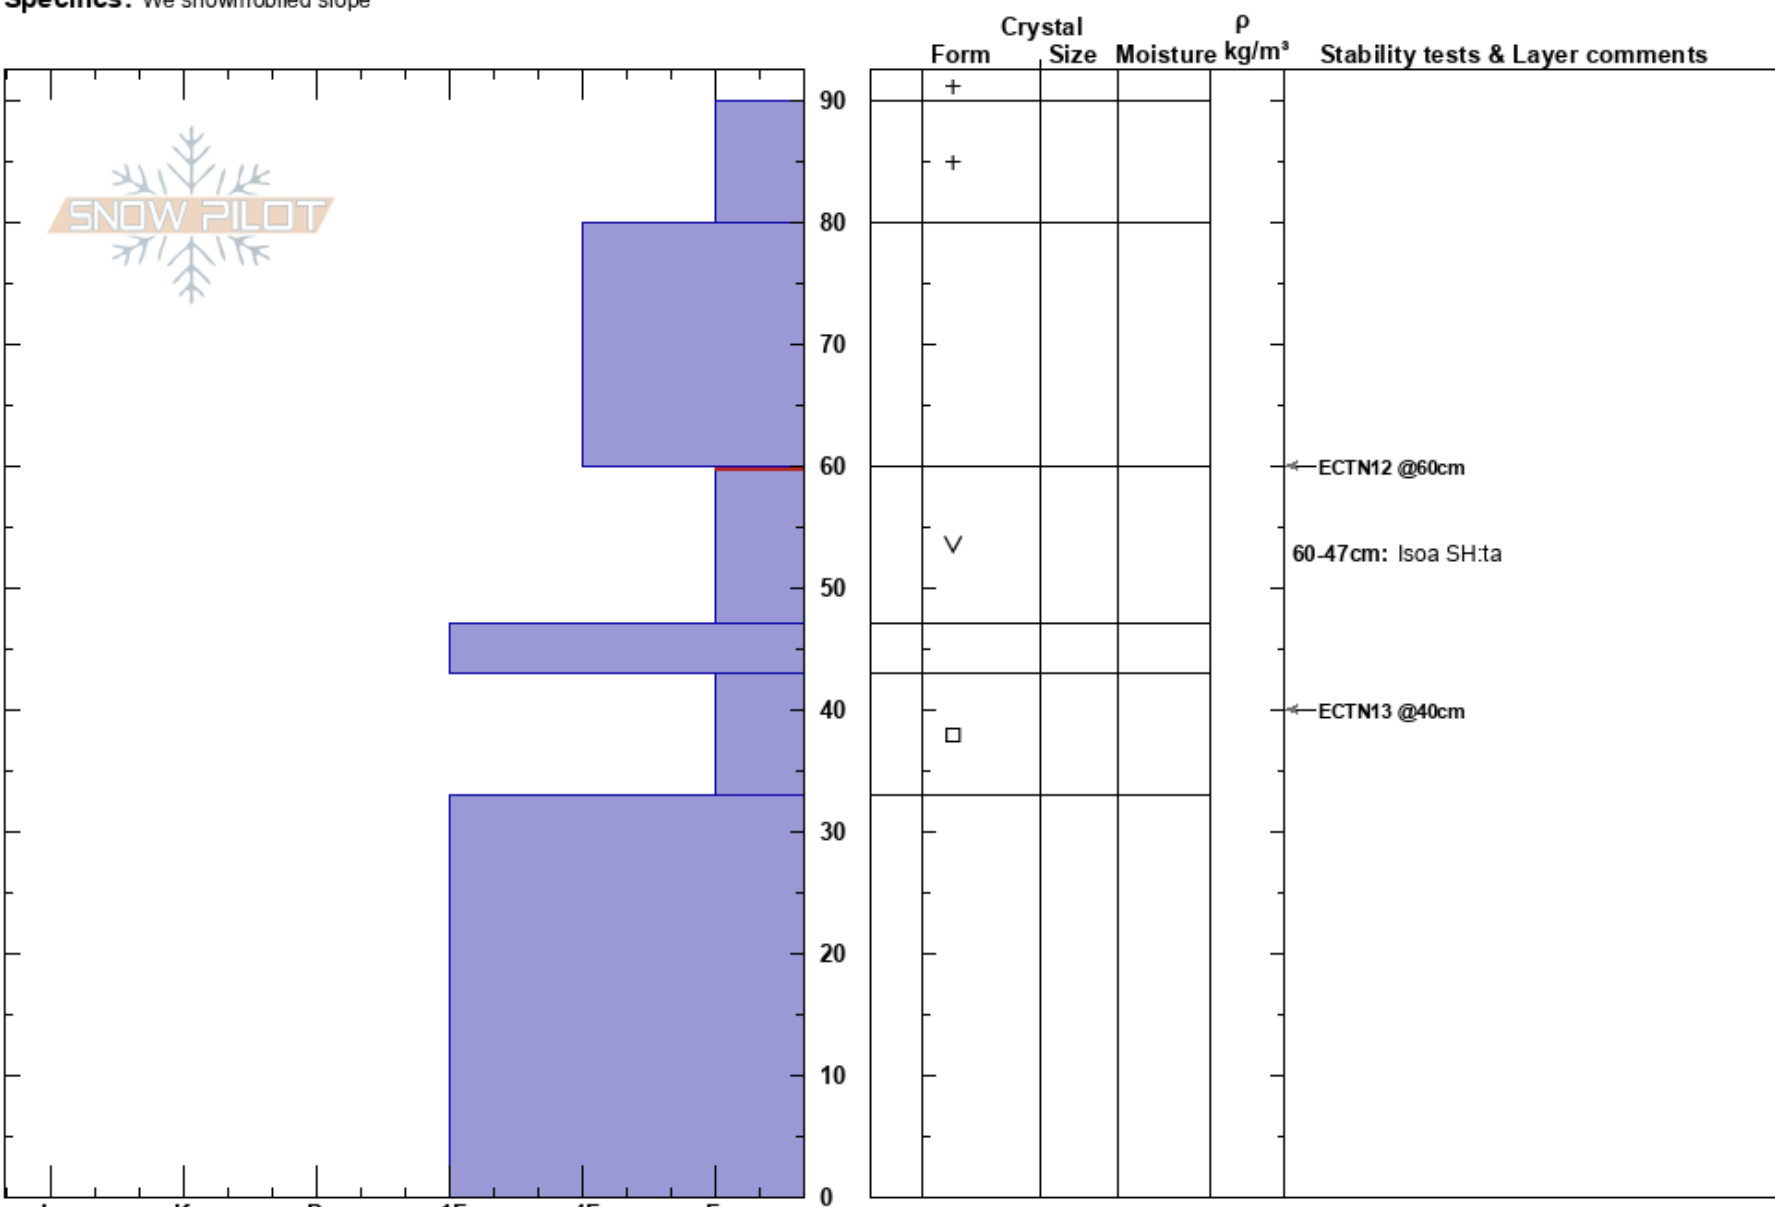

Kellostapuli
 Finland
 Elevation: 430 m
 Aspect: S
 Specifics: We snowmobiled slope

Tuomo Poukkanen
 30/11/2023 - 18:20
 Co-ord: 67.58539N, 24.25056E
 Slope Angle: 20°
 Wind Loading: previous

Stability: Fair
 Air Temperature: -7.4°C
 Sky Cover:
 Precipitation: S1
 Wind:

HS:90
 PF: 90
 60-47cm: Isoa SH:ta
 60-47cm: Problematic layer

Notes: Kellostapulinkurun puolelta