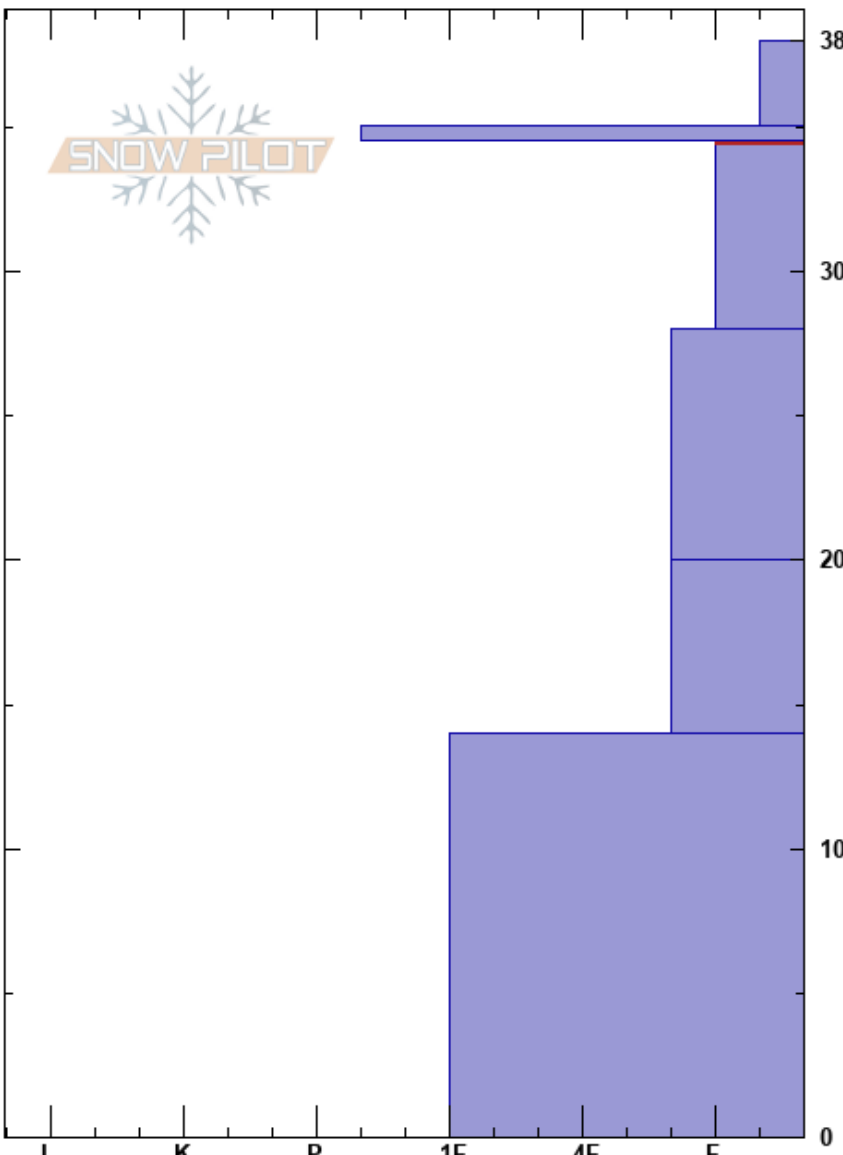

Nitro Circus
 Uinta Range
 UT
 Elevation: 9450 ft
 Aspect: E
 Specifics: We skied slope

Bo Torrey
 11/29/2023 - 1:20pm
 Co-ord: 40.83633N, -111.05878W
 Slope Angle: 33°
 Wind Loading: no

Stability: Good
 Air Temperature:
 Sky Cover: BKN
 Precipitation: NO
 Wind: SE Light Breeze

HS: 38
 PF: 38
 PS: 20
 35-34.5cm: hard but zipper thin
 34.5-28cm: Problematic layer

Layer Notes:

Crystal Form	Crystal		ρ kg/m ³	Stability tests & Layer comments
	Size	Moisture		
☒	1			35-34.5cm: hard but zipper thin ←ECTN12 @33cm
☉☉				
☐	1			
☐	2			
☐	2			
■				