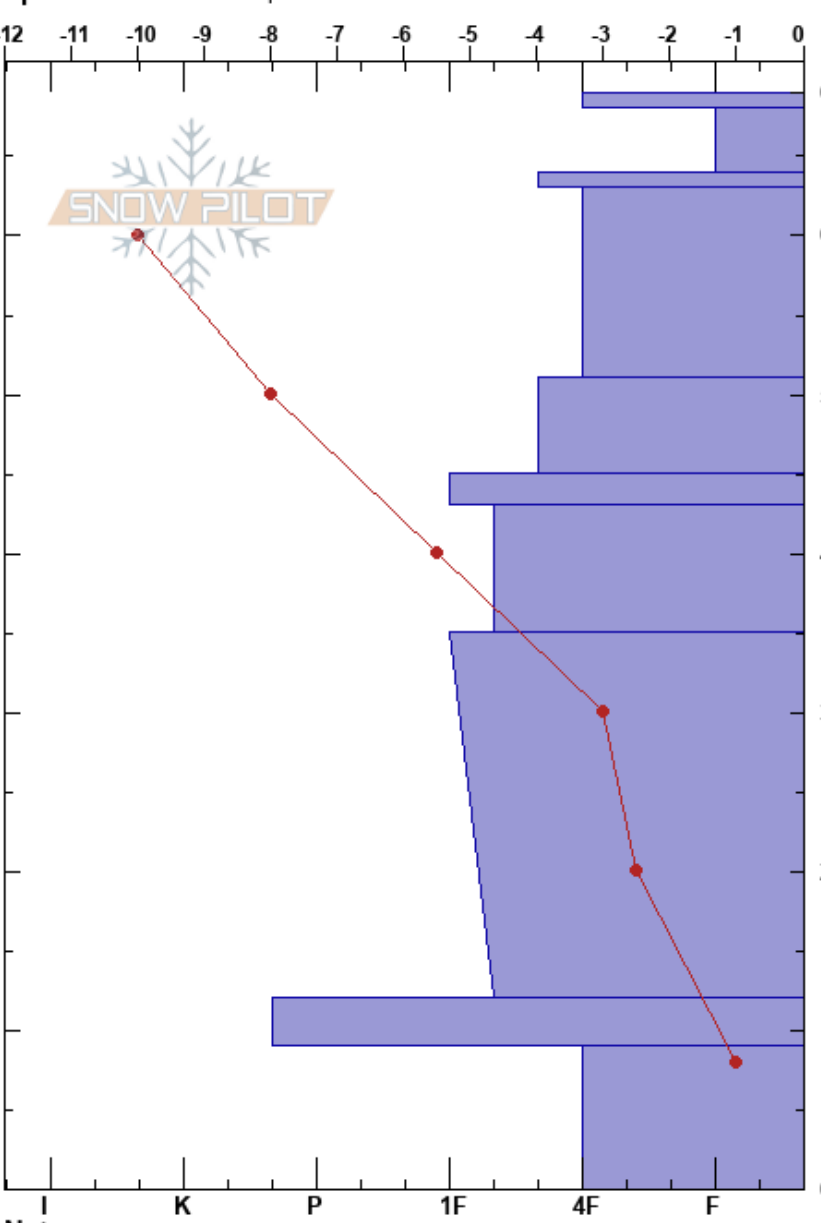

south of Cooke City
 Absaroka Range
 MT
 Elevation: 9840 ft
 Aspect: 270°
 Specifics: We skied slope

Beau Fredlund
 11/29/2023 - 1:00pm
 Co-ord: 44.97030N, -109.94825E
 Slope Angle: 26°
 Wind Loading:

Stability: **HS:69**
 Air Temperature:
 Sky Cover: CLR
 Precipitation: NO
 Wind: Calm

Layer Notes:
 68-64cm: Thanksgiving storm
 68-64cm: Problematic layer

Form	Crystal		Moisture	ρ kg/m ³	Stability tests & Layer comments
	Size				
					68-64cm: Thanksgiving storm
■					
□					
⊙					
□	1				
□	1				
□	1				
□	1.5				
■					
□	2				

Notes: Fresh wolf tracks at 8300' (relatively supportable snowpack- considering all of the facets).

ECTX