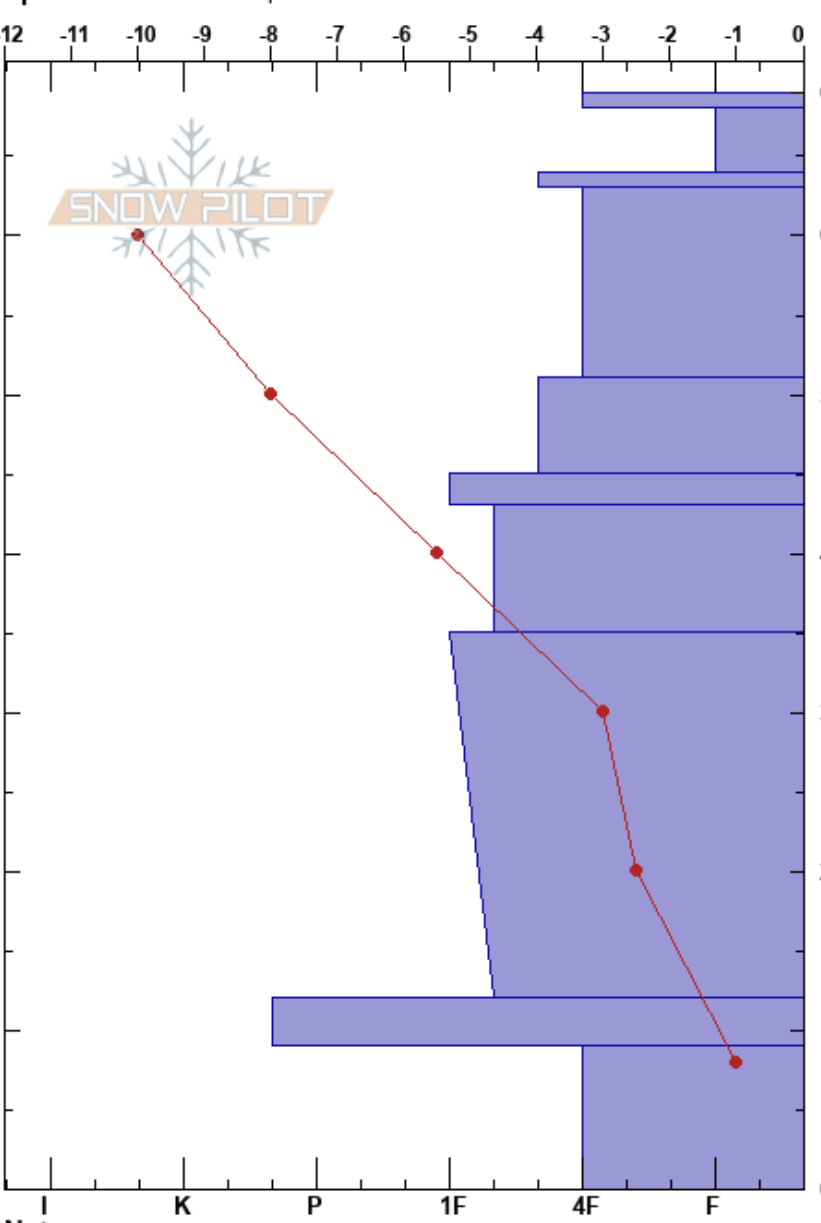

south of Cooke City
 Absaroka Range
 MT
 Elevation: 9840 ft
 Aspect: 270°
 Specifics: We skied slope

Beau Fredlund
 11/29/2023 - 1:00pm
 Co-ord: 44.97030N, -109.94825E
 Slope Angle: 26°
 Wind Loading:

Stability: **HS:69**
 Air Temperature:
 Sky Cover: CLR
 Precipitation: NO
 Wind: Calm

Layer Notes:
 68-64cm: Thanksgiving storm
 68-64cm: Problematic layer

Form	Crystal		Moisture	ρ kg/m ³	Stability tests & Layer comments
	Size				
■					68-64cm: Thanksgiving storm
□					
⊙					
□	1				
□	1				
□	1				
□	1.5				
■					
□	2				

Notes: Fresh wolf tracks at 8300' (relatively supportable snowpack- considering all of the facets).

ECTX