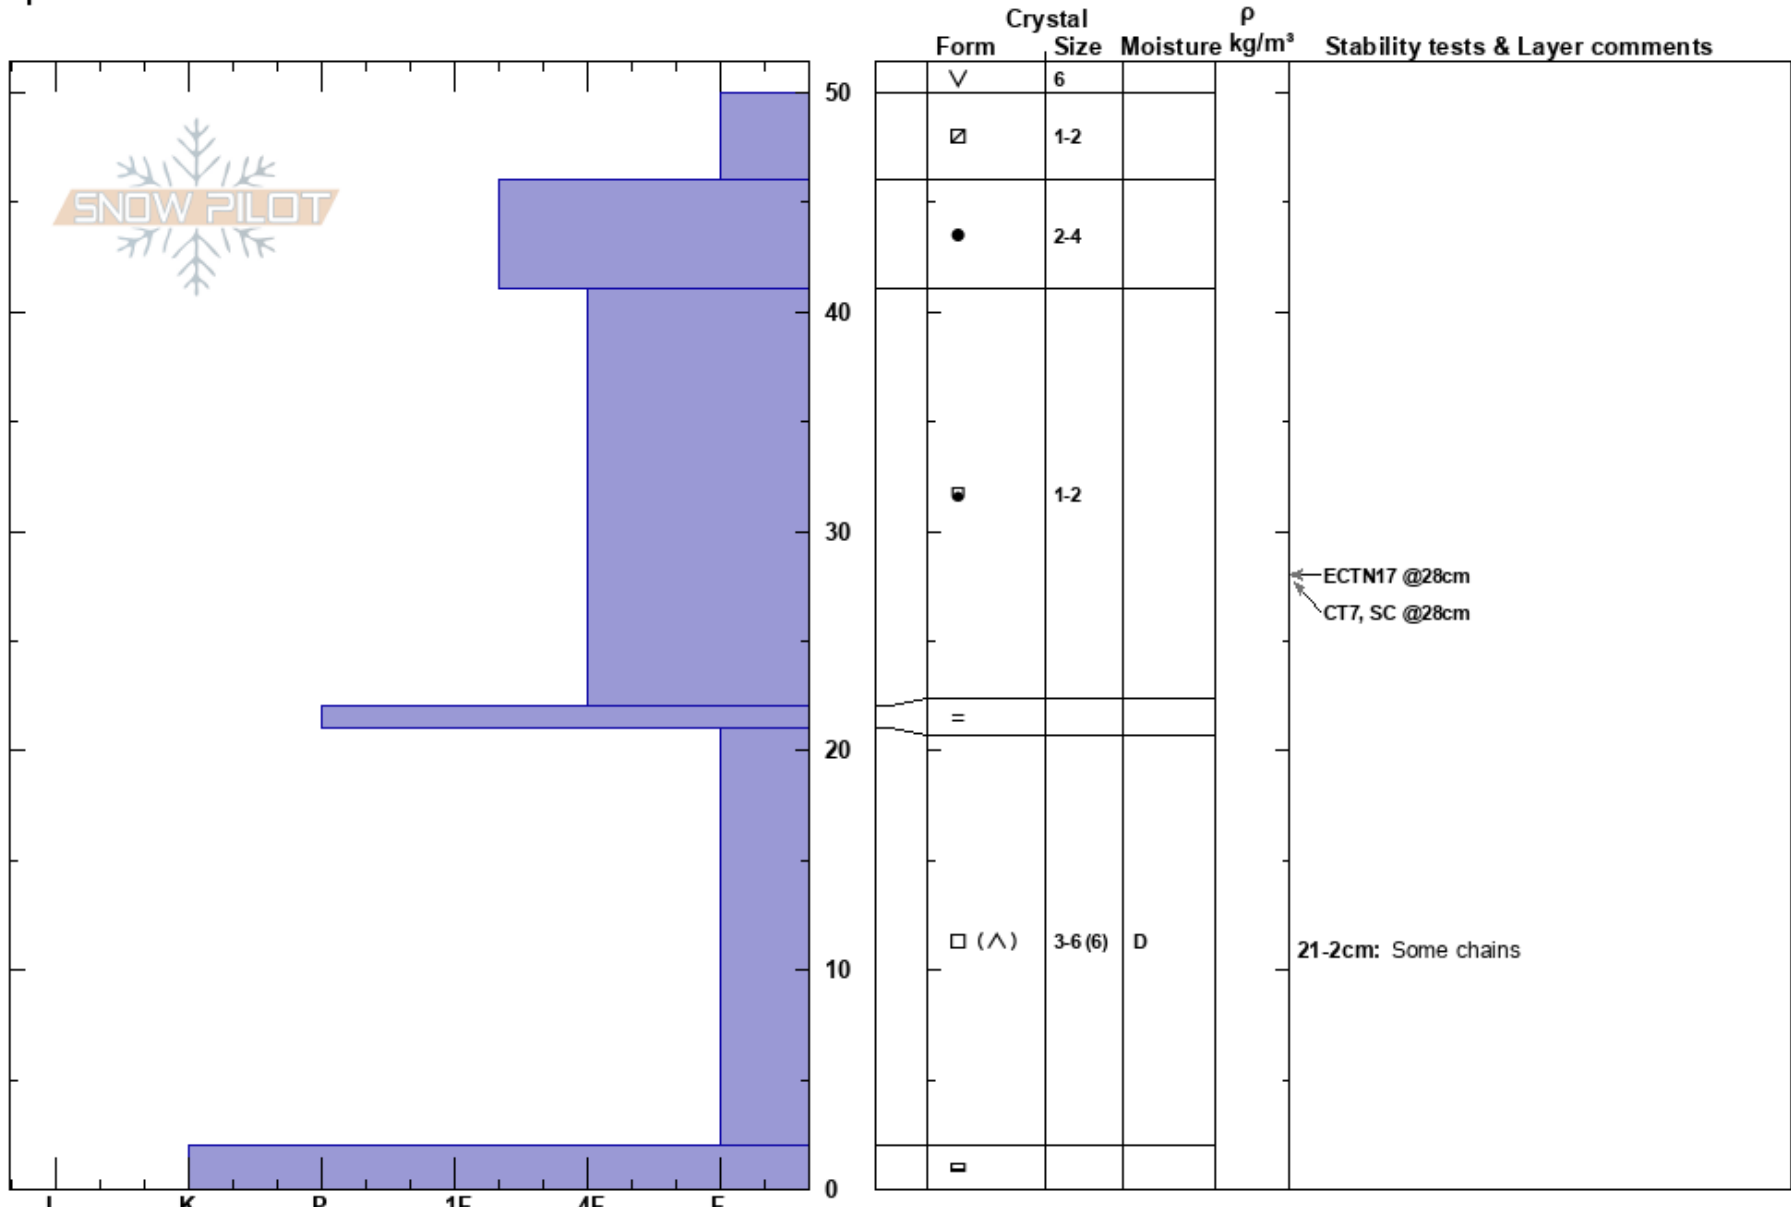

Rubicon Peak  
 Central Sierra  
 CA  
**Elevation:** 8992 ft  
**Aspect:** 340°  
**Specifics:**

Steve Reynaud  
 11/29/2023 - 11:30am  
**Co-ord:** 38.98951N, -120.13366W  
**Slope Angle:** 28°  
**Wind Loading:** no

**Stability:** Good  
**Air Temperature:**  
**Sky Cover:** BKN  
**Precipitation:** S-1  
**Wind:** Light Breeze

**HS:** 50  
**PF:** 40  
 21-2cm: Some chains  
 21-2cm: Problematic layer

**Notes:** Generally weak and unsupported snowpack above 8500' in this area. Firm rain crusts with minimal snowpack below 8000'.